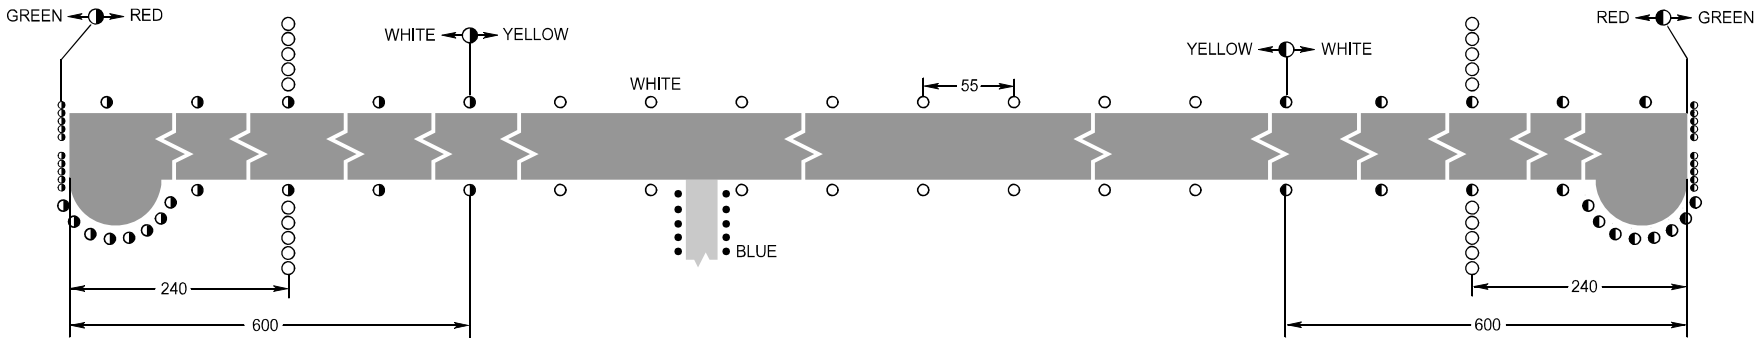

MARKING AIDS RWY 16 / 34 AND EXIT TWY

LIGHTING AIDS RWY 16/34 AND EXIT TWY

DIMENSIONS IN METRES

CHANGE: NIL