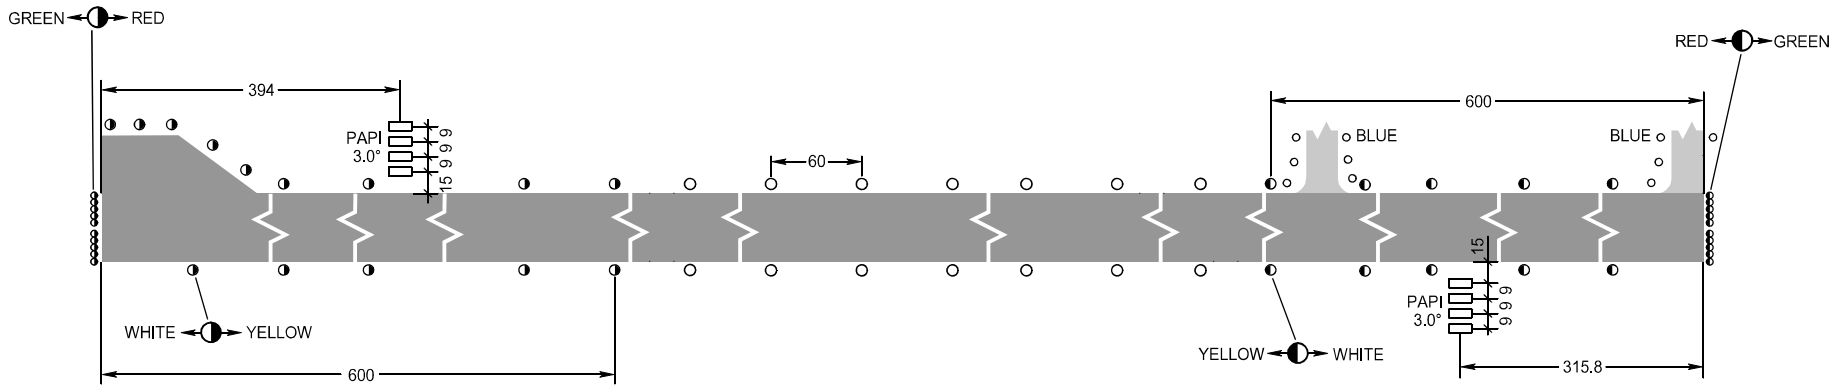

MARKING AIDS RWY 02 / 20 AND EXIT TWY

LIGHTING AIDS RWY 02 / 20 AND EXIT TWY

DIMENSIONS IN METRES

CHANGE: NIL