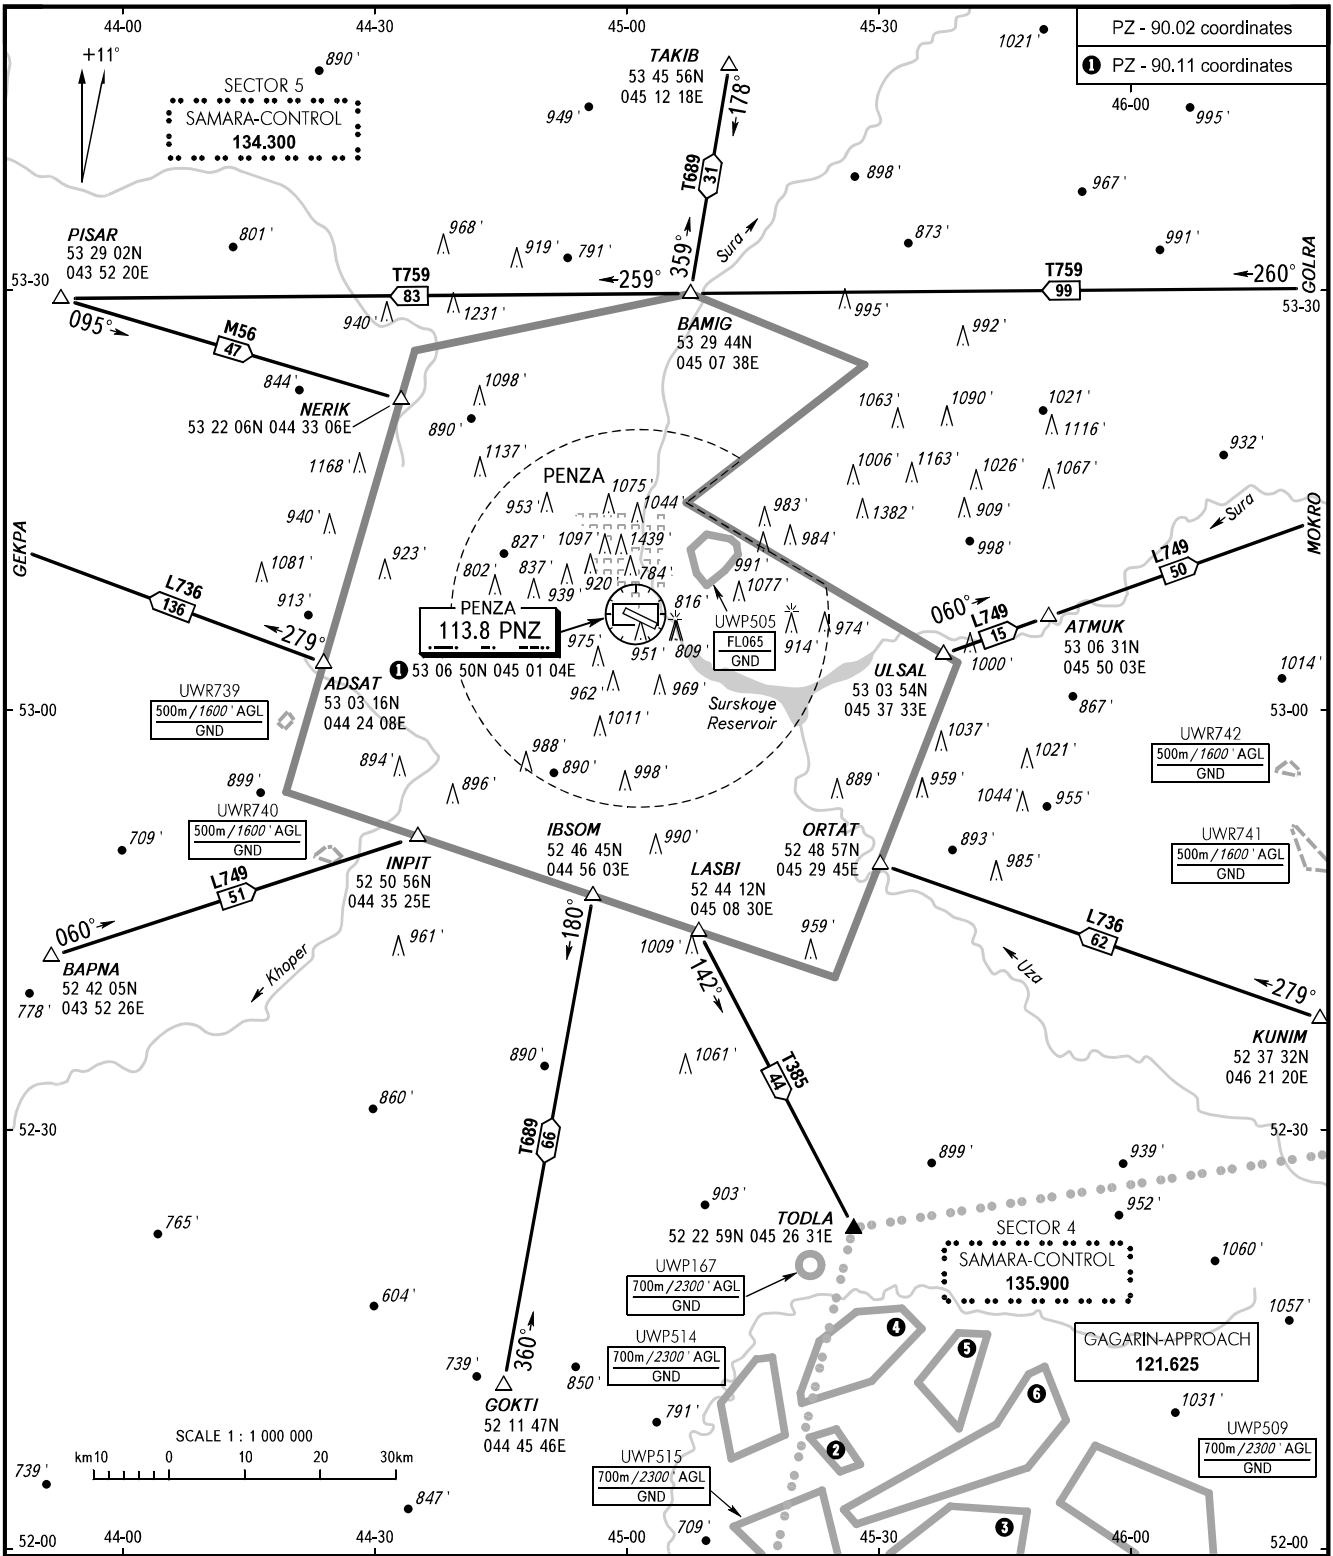

AREA CHART - ICAO

ARRIVAL, DEPARTURE
AND TRANSIT ROUTES

PENZA, RUSSIA

PENZA

PZ - 90.02 coordinates
 ① PZ - 90.11 coordinates

VYSHKA 120.700

- | | | | |
|---|---------------------------------|---|---------------------------------|
| ② | UWP176
700m/2300' AGL
GND | ④ | UWP168
700m/2300' AGL
GND |
| ③ | UWP507
700m/2300' AGL
GND | ⑤ | UWP175
700m/2300' AGL
GND |
| | | ⑥ | UWP177
700m/2300' AGL
GND |

BEARINGS AND TRACKS ARE MAGNETIC
 ALTITUDES AND ELEVATIONS IN FEET
 DISTANCES IN KILOMETRES

CHANGE: Heading, UWP