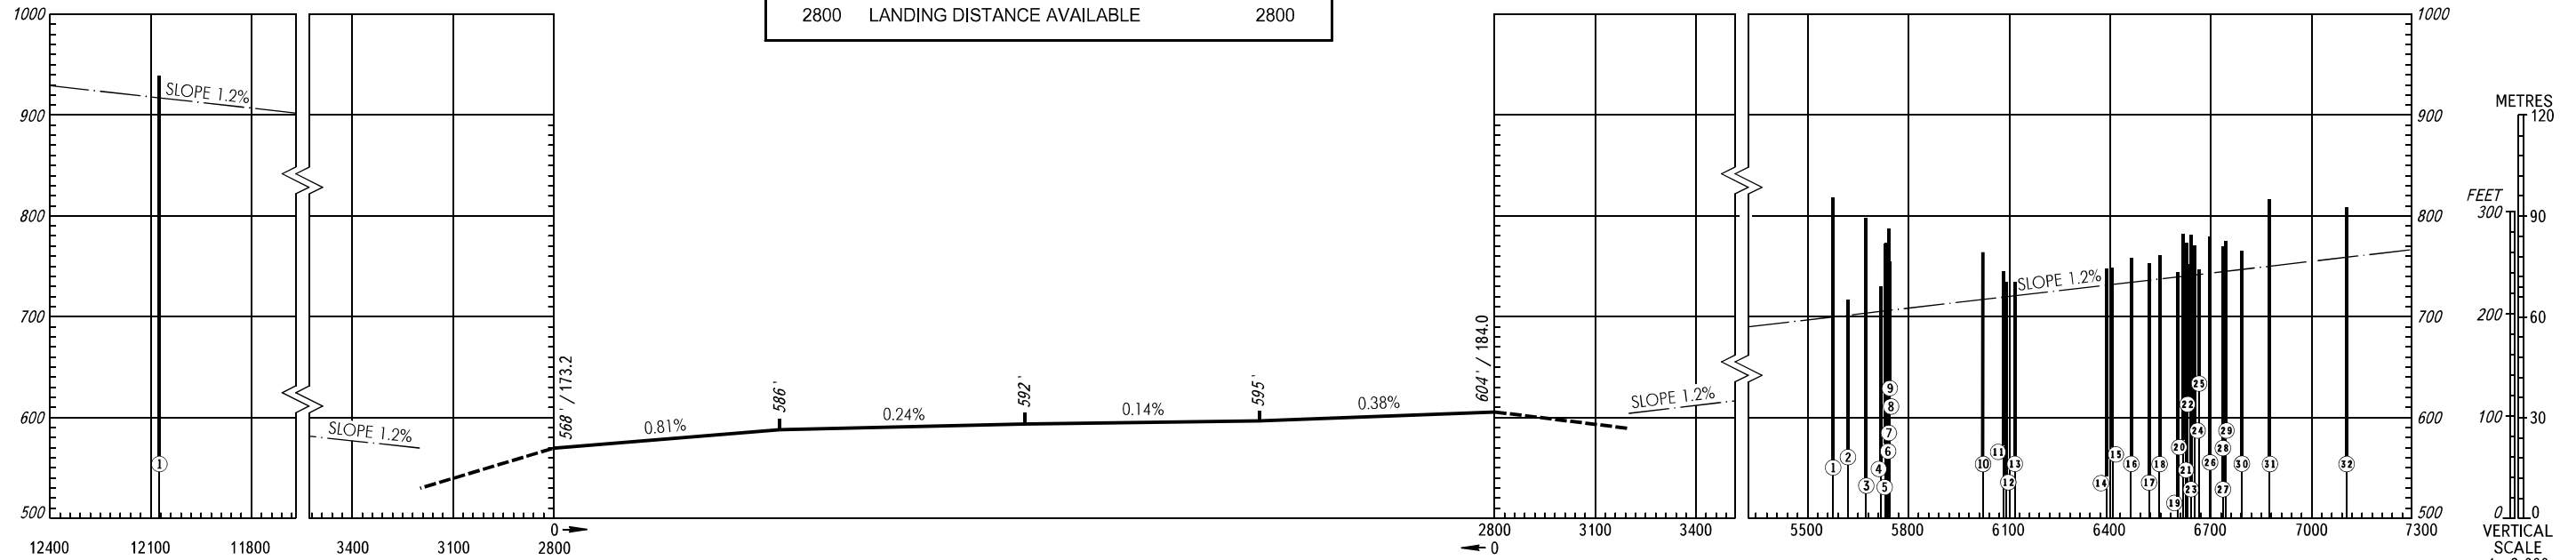

AERODROME OBSTACLE
CHART - ICAO

TYPE **A** (OPERATING LIMITATIONS)

DIMENSIONS IN METRES, ELEVATIONS IN *FEET* AND METRES

PENZA, RUSSIA
PENZA
RWY 11/29

MAGNETIC VARIATION 11°E (2018)

DECLARED DISTANCES			
RWY 11		RWY 29	
2800	TAKE-OFF RUN AVAILABLE	2800	
3200	TAKE-OFF DISTANCE AVAILABLE	3200	
2800	ACCELERATE-STOP DISTANCE AVAILABLE	2800	
2800	LANDING DISTANCE AVAILABLE	2800	