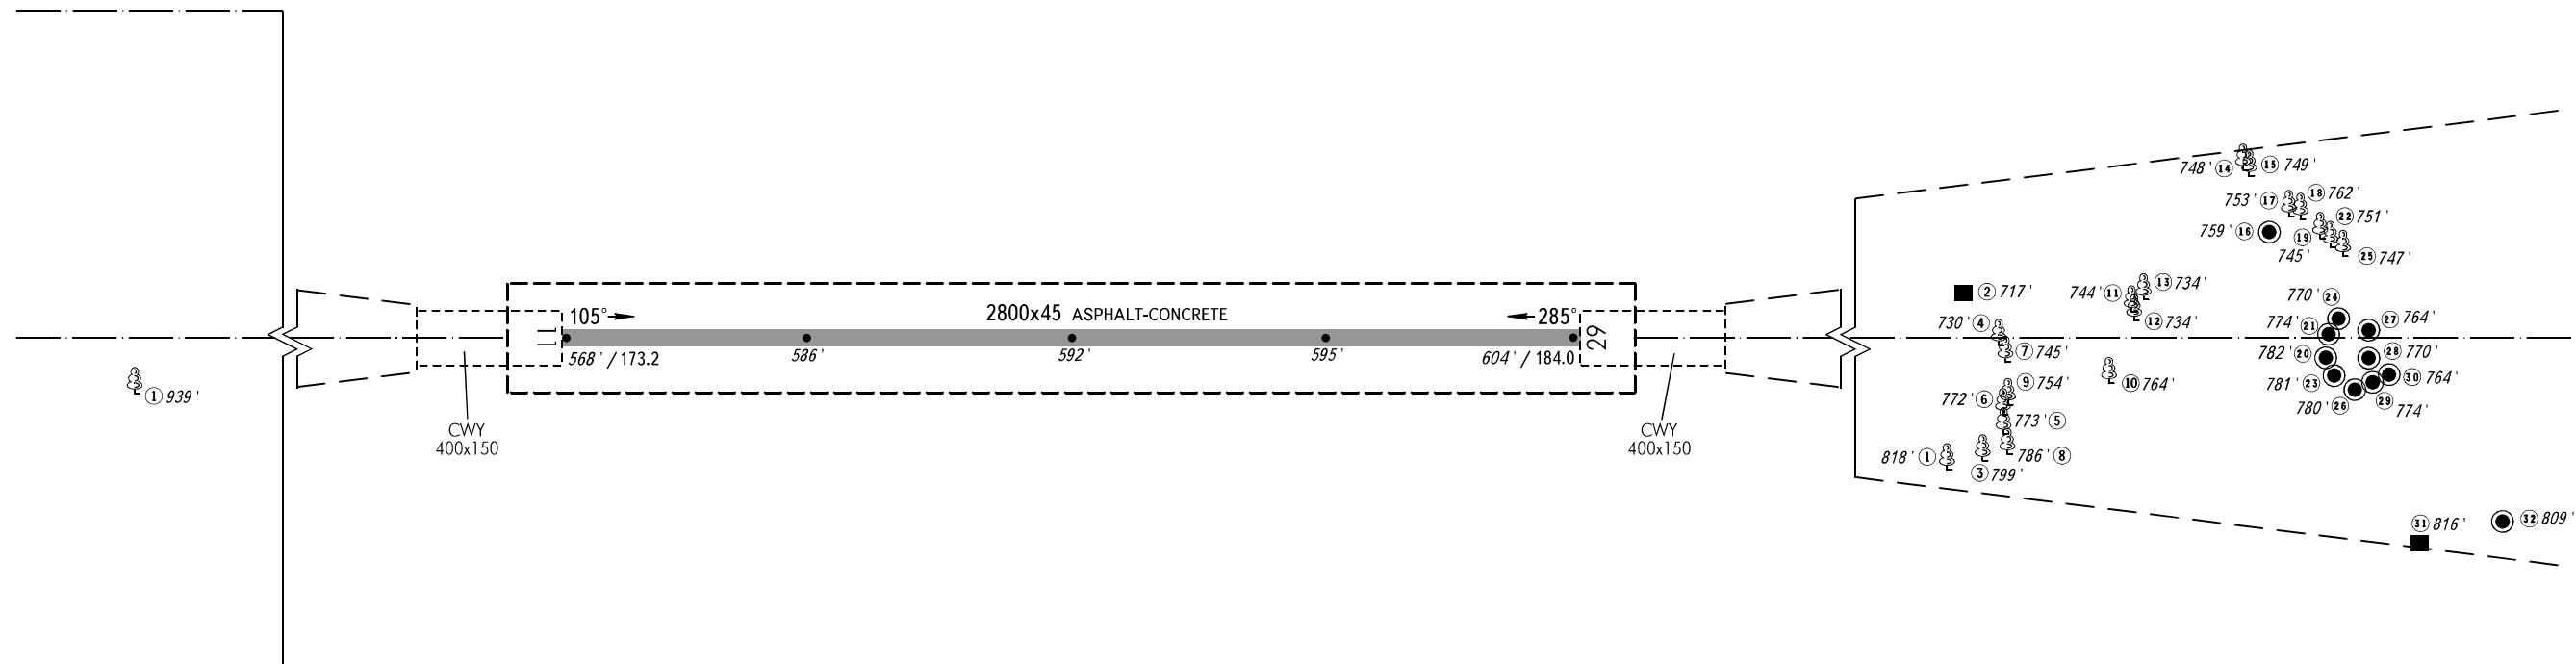

AERODROME OBSTACLE
CHART - ICAO

TYPE **A** (OPERATING LIMITATIONS)

DIMENSIONS IN METRES, ELEVATIONS IN *FEET* AND METRES

PENZA, RUSSIA
PENZA
RWY 11/29

MAGNETIC VARIATION 11°E (2018)

DECLARED DISTANCES			
RWY 11		RWY 29	
2800	TAKE-OFF RUN AVAILABLE	2800	
3200	TAKE-OFF DISTANCE AVAILABLE	3200	
2800	ACCELERATE-STOP DISTANCE AVAILABLE	2800	
2800	LANDING DISTANCE AVAILABLE	2800	

LEGEND	
IDENTIFICATION NUMBER	①
ANTENNA, MAST, ELECTRICITY PYLON	●
TREES, FOREST	🌳
WATER TOWER, CHIMNEY	■