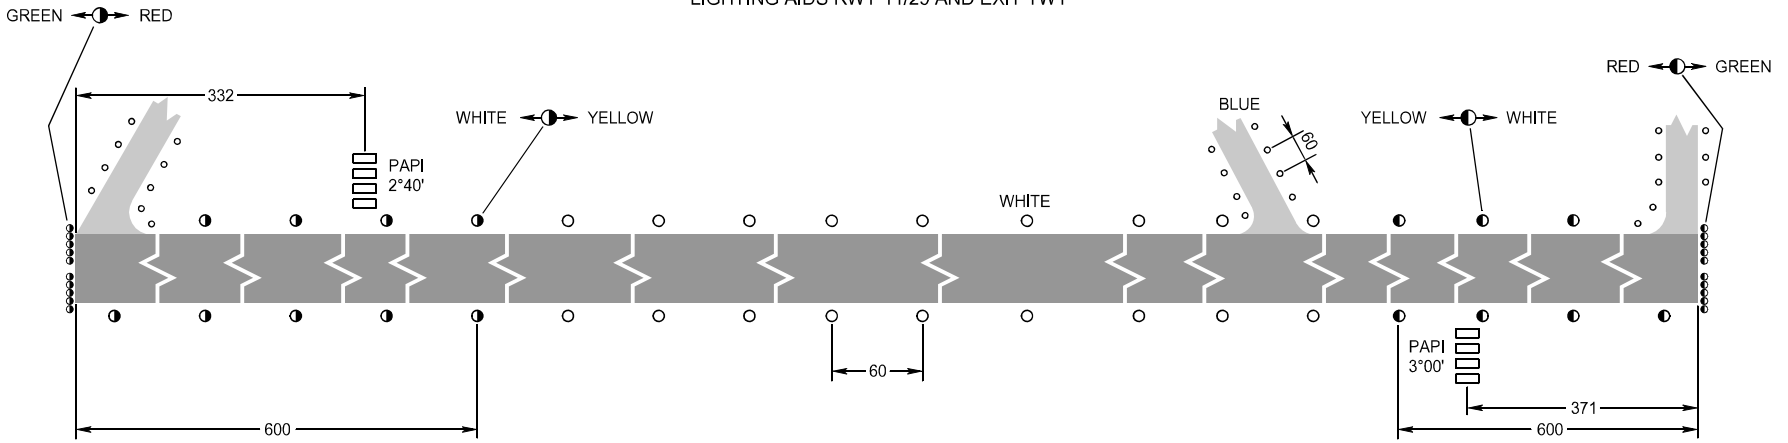

AERODROME
CHART - ICAO

ARP
53°06'33"N
045°01'34"E

ELEV
604' / 184m

VVSHKA 120.700

PENZA, RUSSIA
PENZA

PZ - 90.11 coordinates

CHANGE: Heading		RWY		DIRECTION (TRUE)		THR		BEARING STRENGTH	
29	11	296.14°	116.11°	53°06'53"N 045°00'26"E	53°06'13"N 045°02'42"E	PCN 44 /R/B/X/T			

ELEVATIONS IN FEET AND METRES
DIMENSIONS IN METRES
BEARINGS ARE MAGNETIC

MARKING AIDS RWY 11/29 AND EXIT TWY

LIGHTING AIDS RWY 11/29 AND EXIT TWY

DIMENSIONS IN METRES

CHANGE: Heading