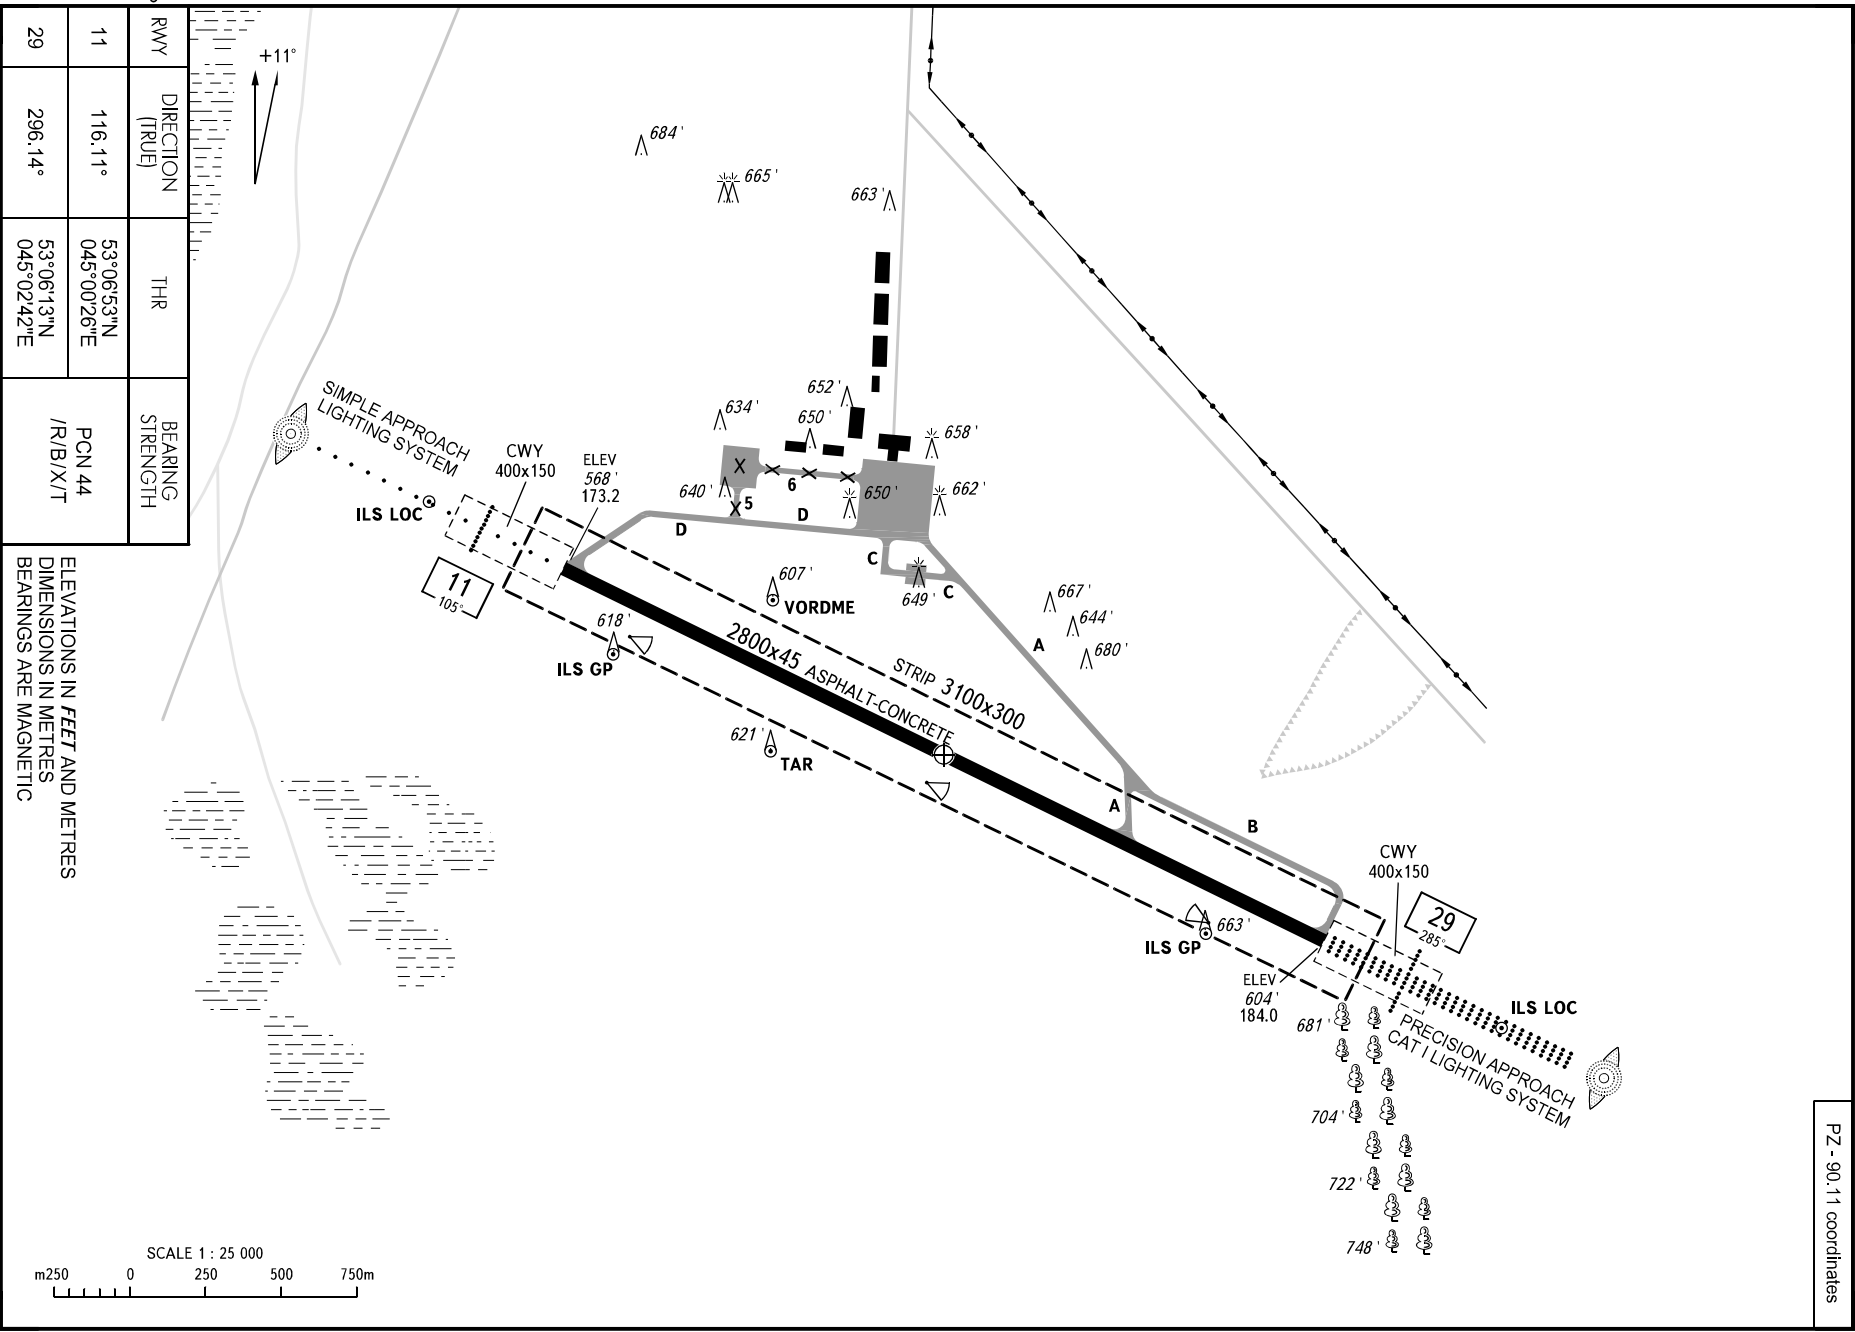

AERODROME
CHART - ICAO

ARP
53°06'33"N
045°01'34"E

ELEV
604' / 184m

VVSHKA 120.700

PENZA, RUSSIA
PENZA

PZ - 90.11 coordinates

CHANGE: Heading		RWY		DIRECTION (TRUE)		THR		BEARING STRENGTH	
29	11	296.14°	116.11°	53°06'53"N 045°00'26"E	53°06'13"N 045°02'42"E	PCN 44 /R/B/X/T			

ELEVATIONS IN FEET AND METRES
DIMENSIONS IN METRES
BEARINGS ARE MAGNETIC

MARKING AIDS RWY 11/29 AND EXIT TWY

LIGHTING AIDS RWY 11/29 AND EXIT TWY

DIMENSIONS IN METRES

CHANGE: Heading