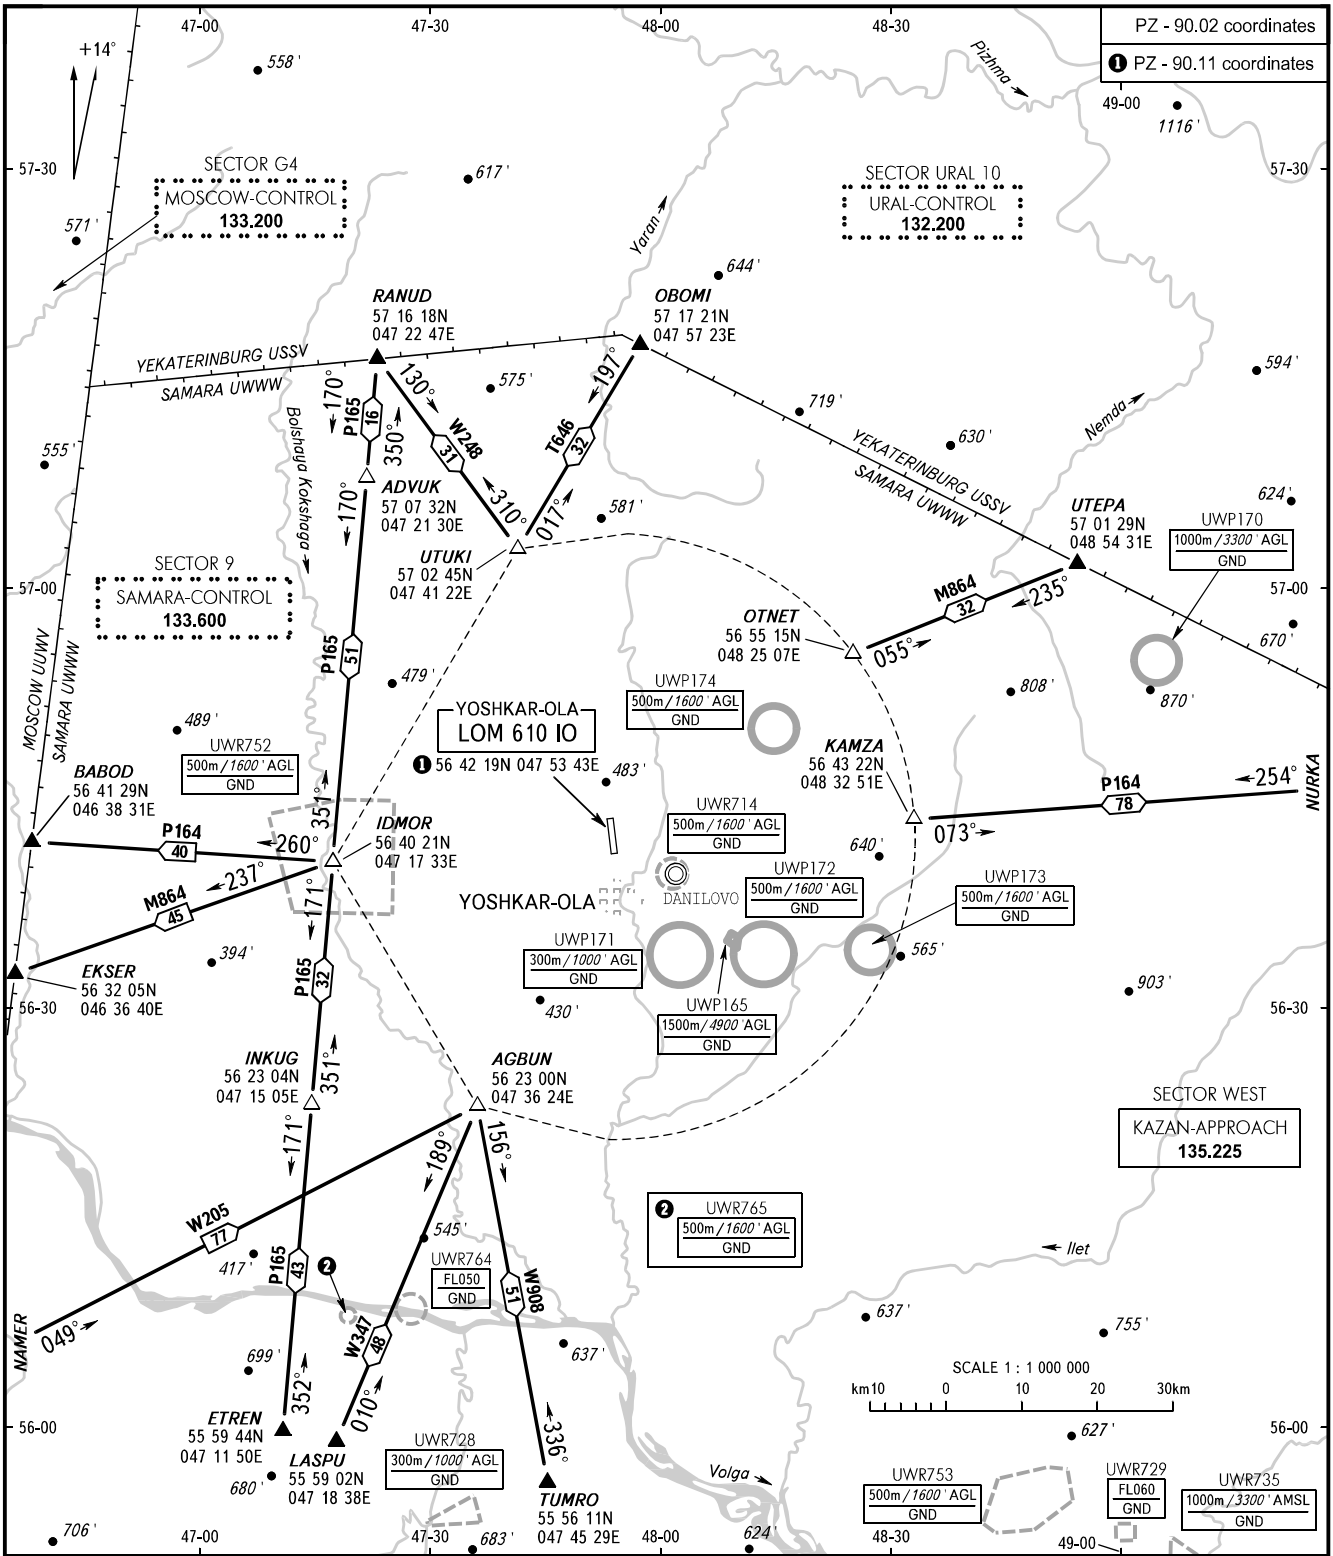

AREA CHART - ICAO

ARRIVAL, DEPARTURE
AND TRANSIT ROUTES

YOSHKAR-OLA, RUSSIA

YOSHKAR-OLA

VYSHKA 119.700

BEARINGS AND TRACKS ARE MAGNETIC
ALTITUDES AND ELEVATIONS IN FEET
DISTANCES IN KILOMETRES

CHANGE: Heading