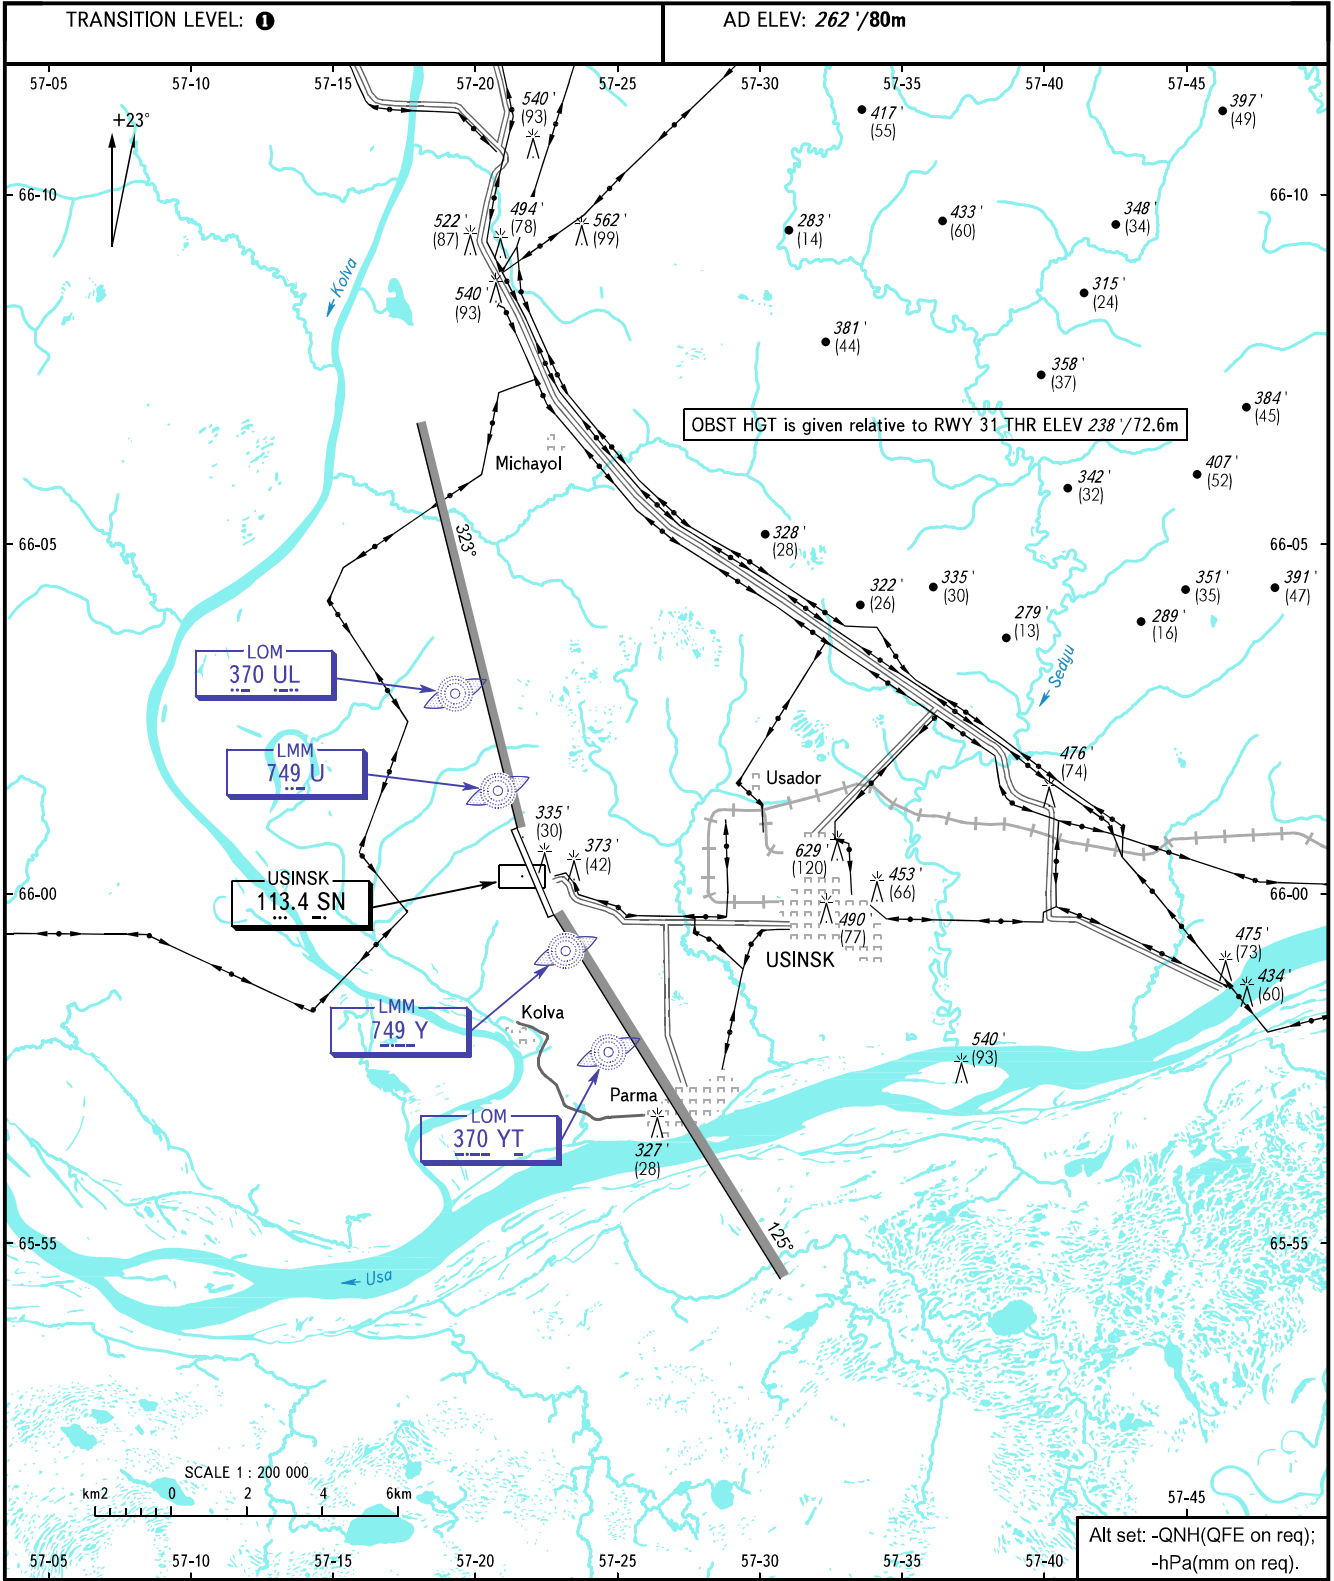

VISUAL
APPROACH
CHART - ICAO

TOWER 118.200

USINSK, RUSSIA
USINSK
RWY 13/31

WARNING
Visual manoeuvring E of AD within sector AZMAG 323° - 125° is PROHIBITED.

- ① TRANSITION LEVEL:**
- FL040 when QNH is 1013 hPa (760mm mercury column) or above;
 - FL050 when QNH is 977 hPa (733mm mercury column) or above, but less than 1013 hPa (760mm mercury column);
 - FL060 when QNH is less than 977 hPa (733mm mercury column).

CHANGE: New chart