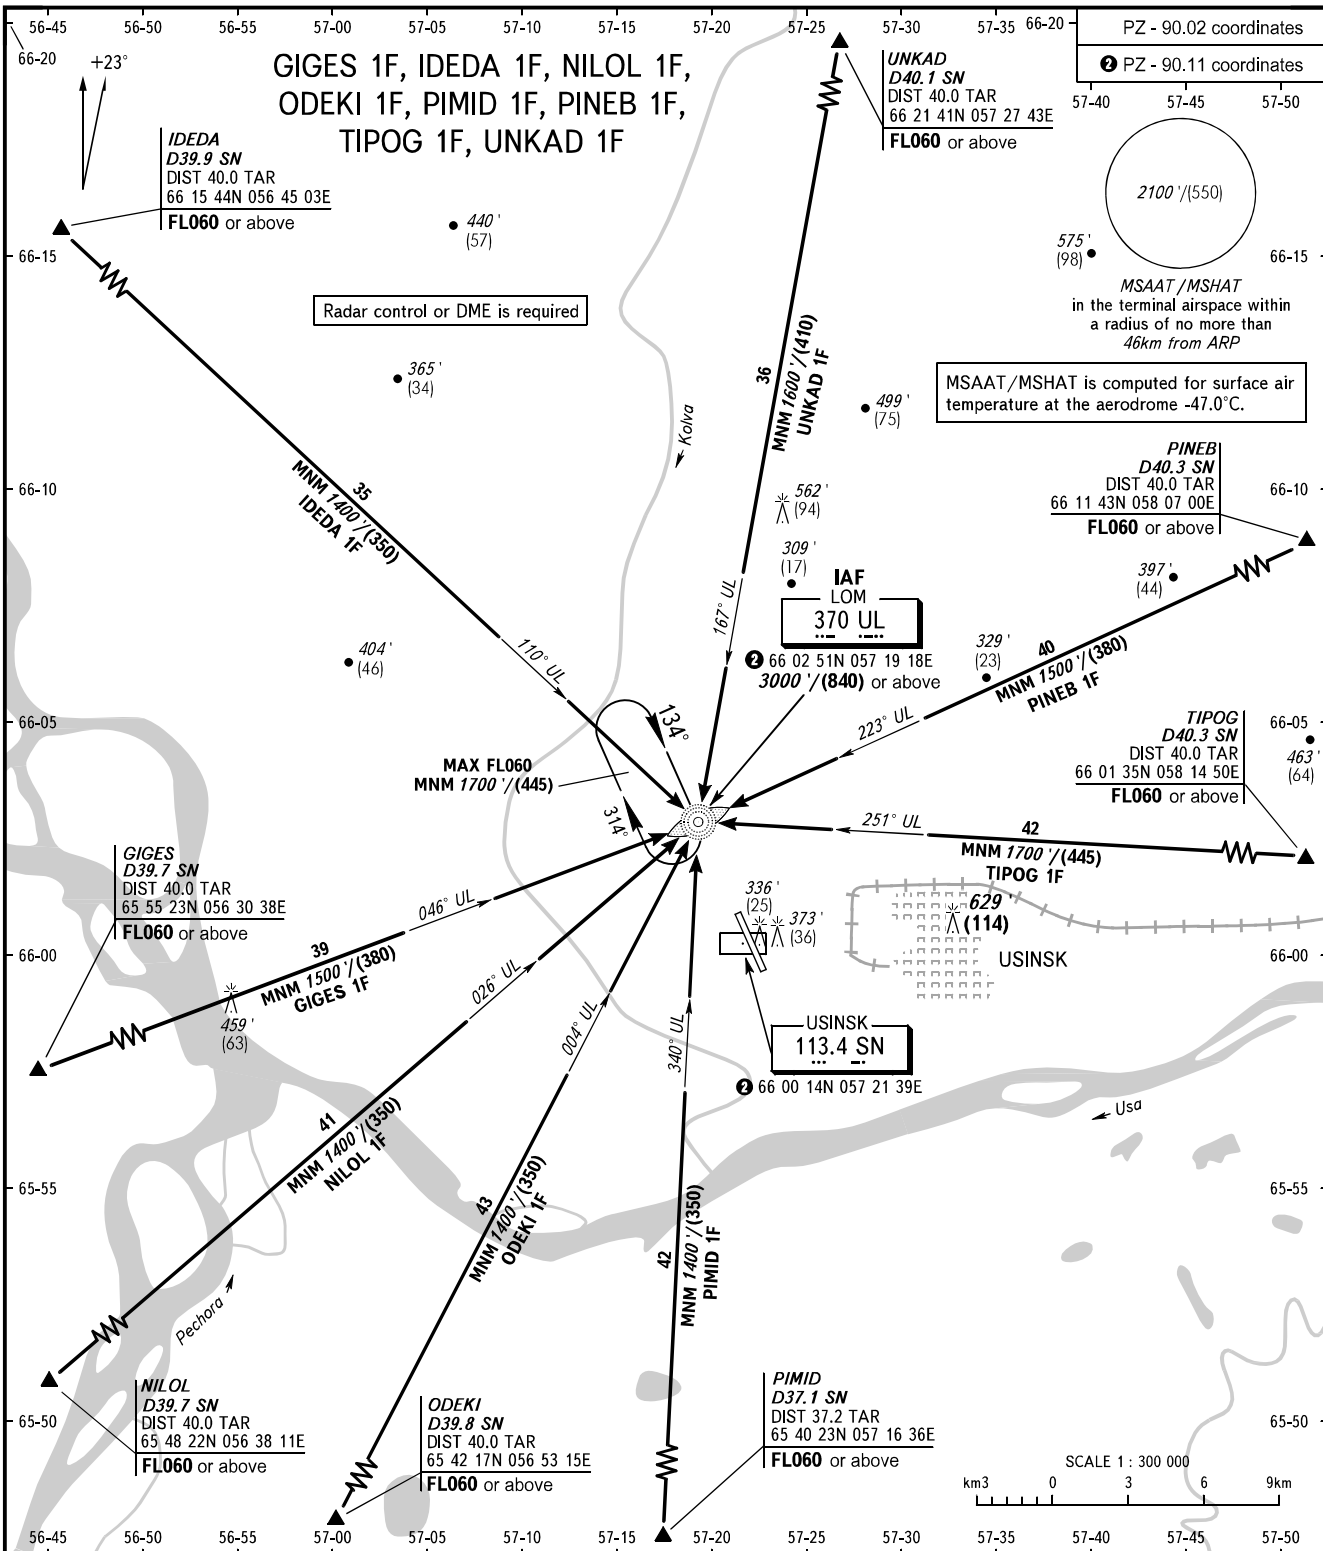

STANDARD ARRIVAL CHART
INSTRUMENT (STAR) - ICAO

USINSK, RUSSIA
USINSK
RWY 13

TRANSITION
LEVEL: 1

CHANGE: New chart