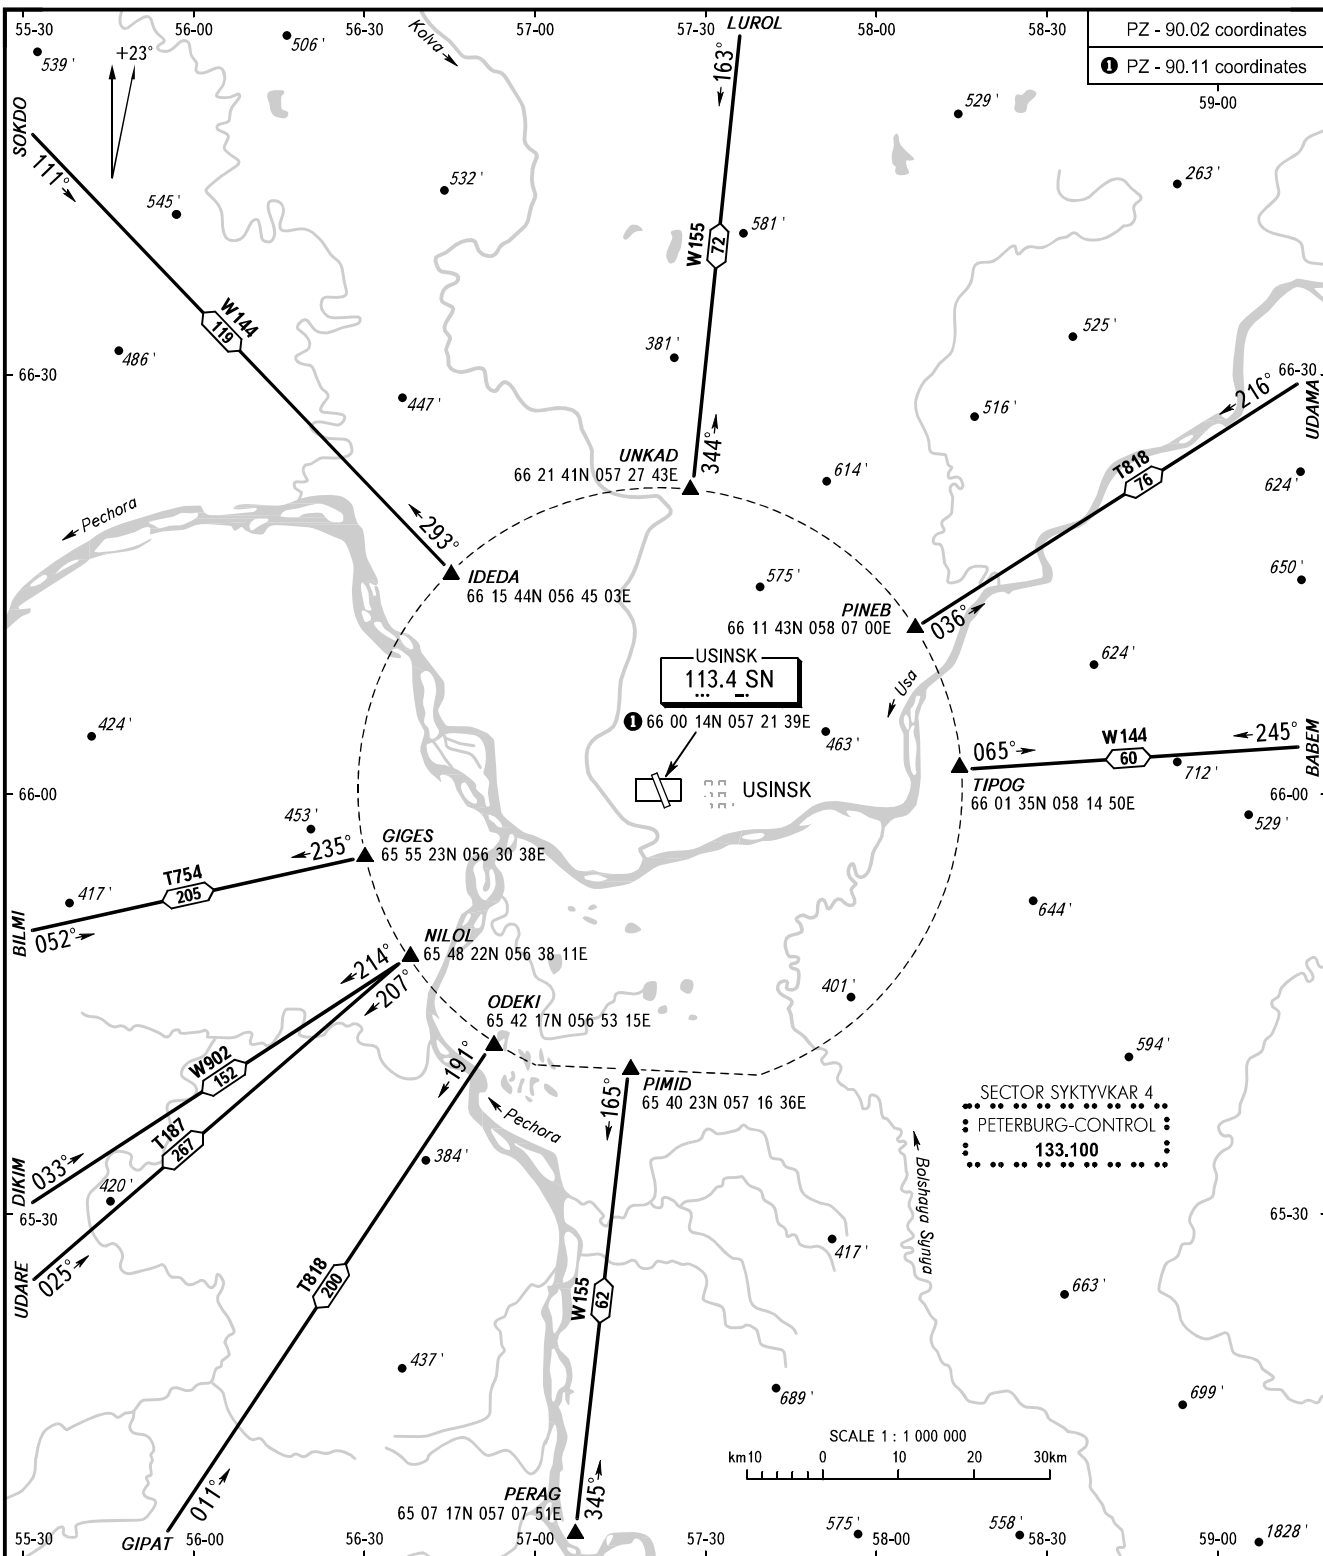

AREA CHART - ICAO

ARRIVAL, DEPARTURE  
AND TRANSIT ROUTES

USINSK, RUSSIA

USINSK

USINSK TOWER 118.200

BEARINGS AND TRACKS ARE MAGNETIC  
ALTITUDES AND ELEVATIONS IN FEET  
DISTANCES IN KILOMETRES

CHANGE: DME