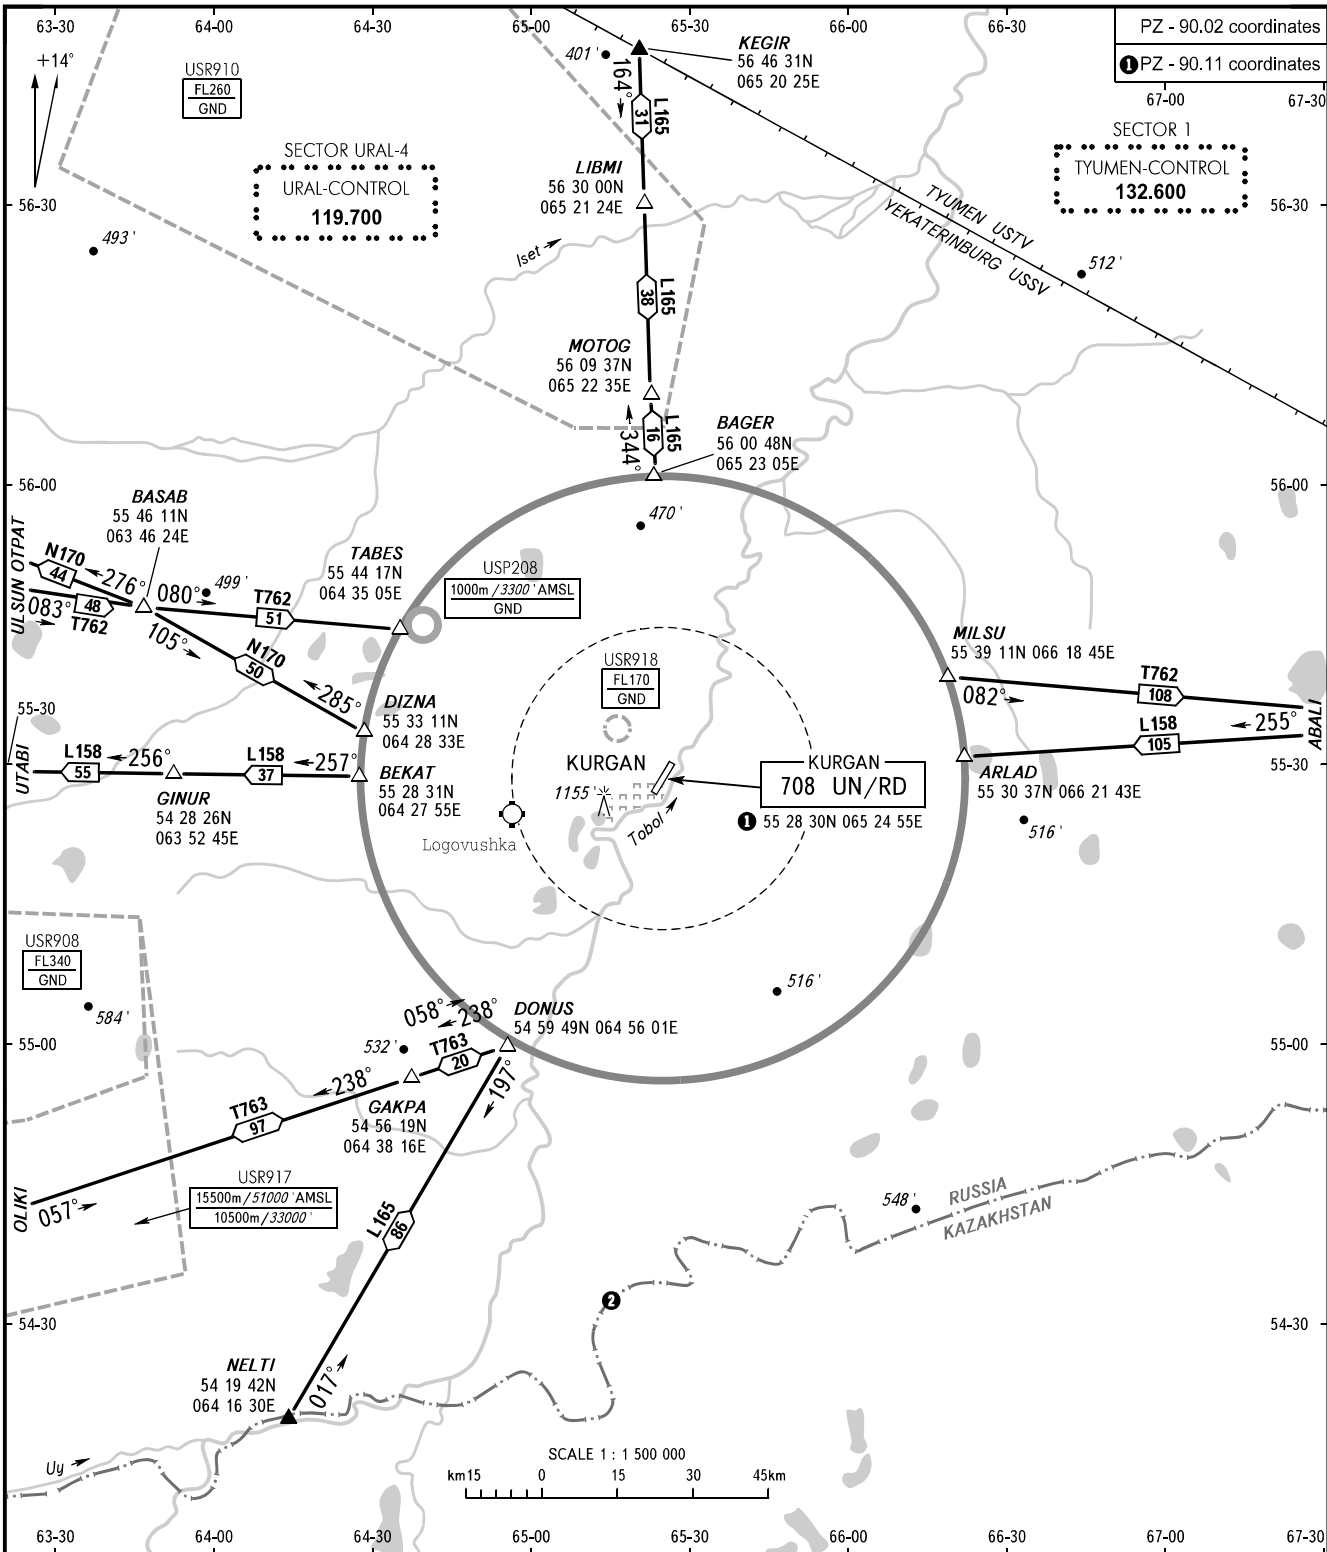

AREA CHART - ICAO

ARRIVAL, DEPARTURE
AND TRANSIT ROUTES

KURGAN, RUSSIA

KURGAN

PZ - 90.02 coordinates
 ① PZ - 90.11 coordinates

SECTOR 1
 TYUMEN-CONTROL
 132.600

VYSHKA 120.300

② FIR boundaries coincide with the state border between
 RUSSIA and KAZAKHSTAN.

BEARINGS AND TRACKS ARE MAGNETIC
 ALTITUDES AND ELEVATIONS IN FEET
 DISTANCES IN KILOMETRES

CHANGE: New chart