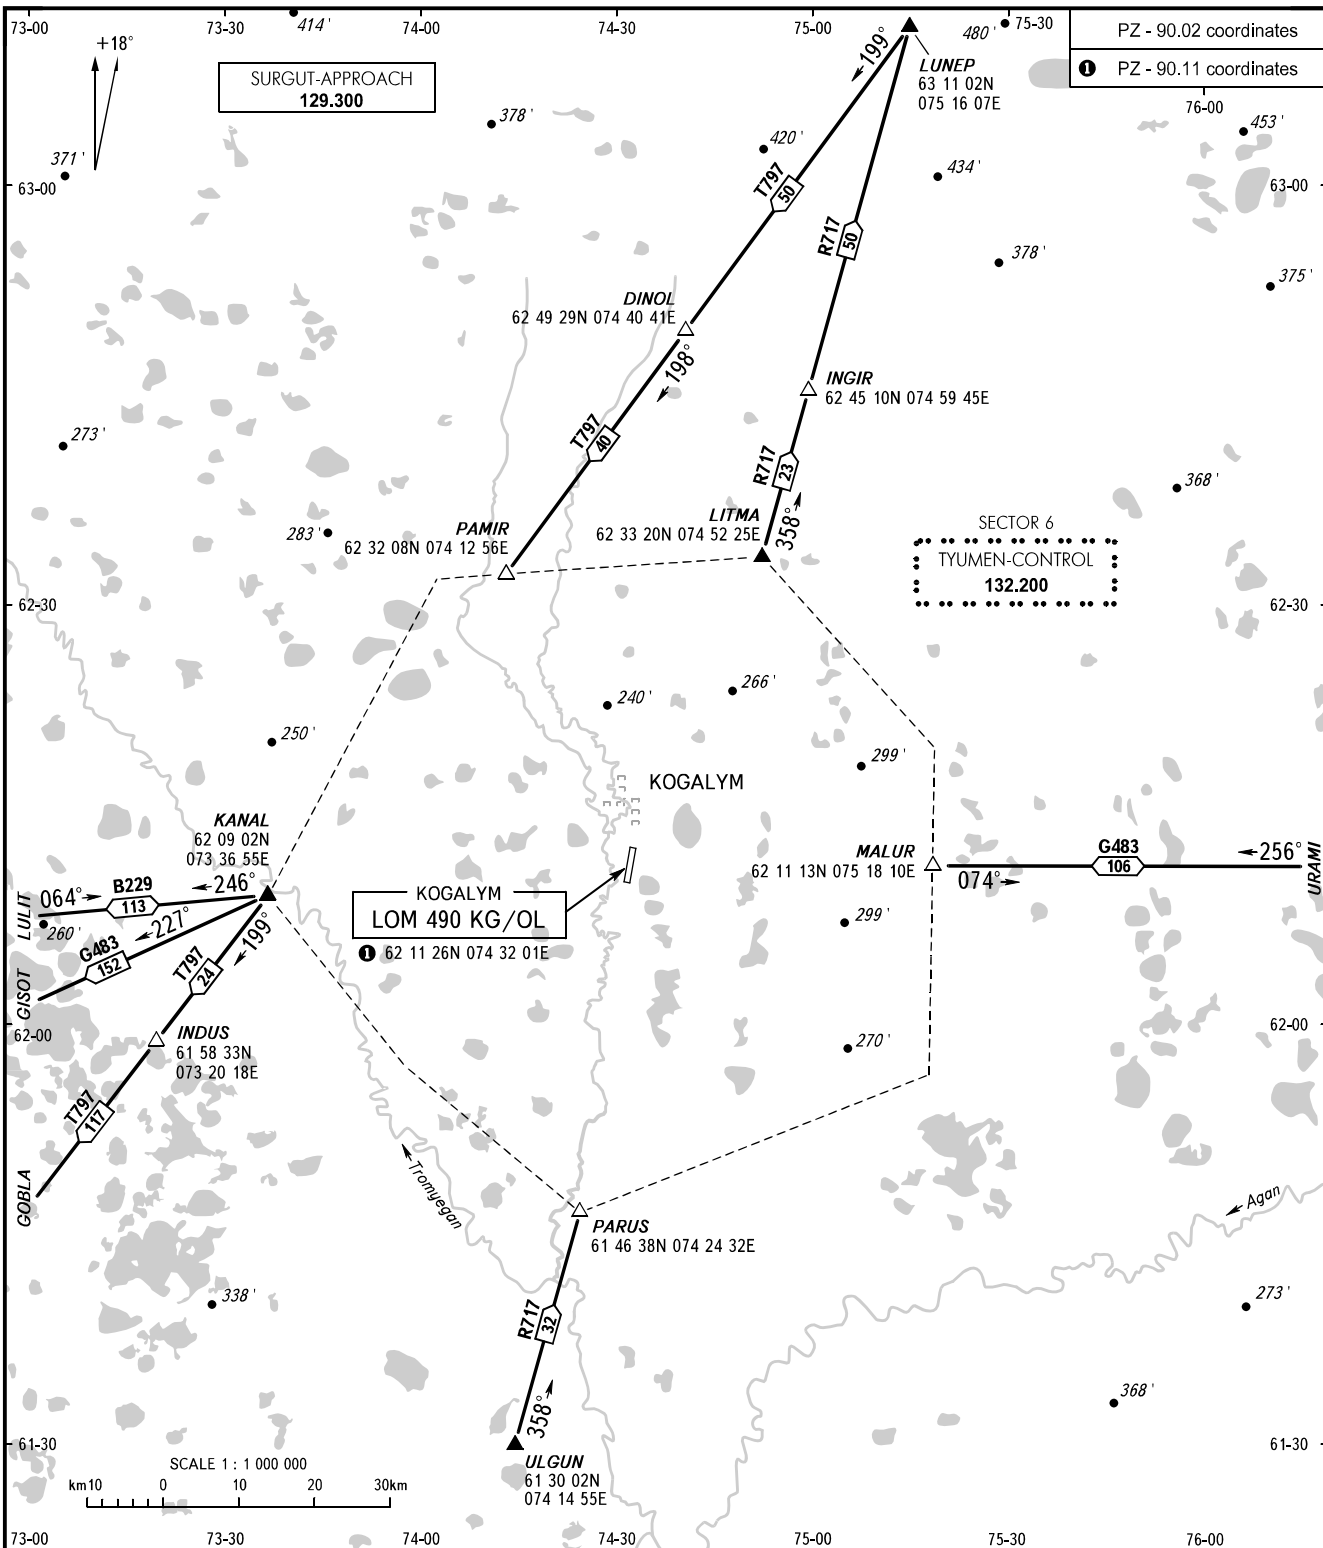

AREA CHART - ICAO

ARRIVAL, DEPARTURE  
AND TRANSIT ROUTES

KOGALYM, RUSSIA

KOGALYM

KOGALYM TOWER	119.400
SURGUT APPROACH	129.300

BEARINGS AND TRACKS ARE MAGNETIC  
ALTITUDES AND ELEVATIONS IN FEET  
DISTANCES IN KILOMETRES

CHANGE: T197, heading, COM