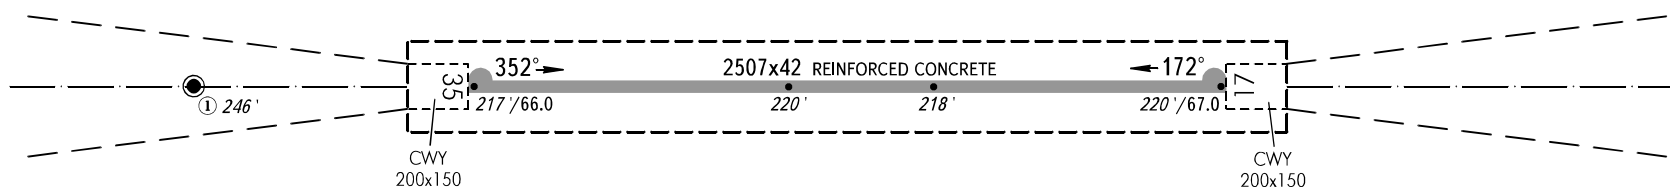

AERODROME OBSTACLE CHART - ICAO

TYPE **A** (OPERATING LIMITATIONS)

DIMENSIONS IN METRES, ELEVATIONS IN *FEET* AND METRES

KOGALYM, RUSSIA
KOGALYM
RWY 17/35

MAGNETIC VARIATION **18°E (2021)**

DECLARED DISTANCES		
RWY 17		RWY 35
2507	TAKE-OFF RUN AVAILABLE	2507
2707	TAKE-OFF DISTANCE AVAILABLE	2707
2507	ACCELERATE-STOP DISTANCE AVAILABLE	2507
2507	LANDING DISTANCE AVAILABLE	2507

LEGEND	
IDENTIFICATION NUMBER	①
LMM	●