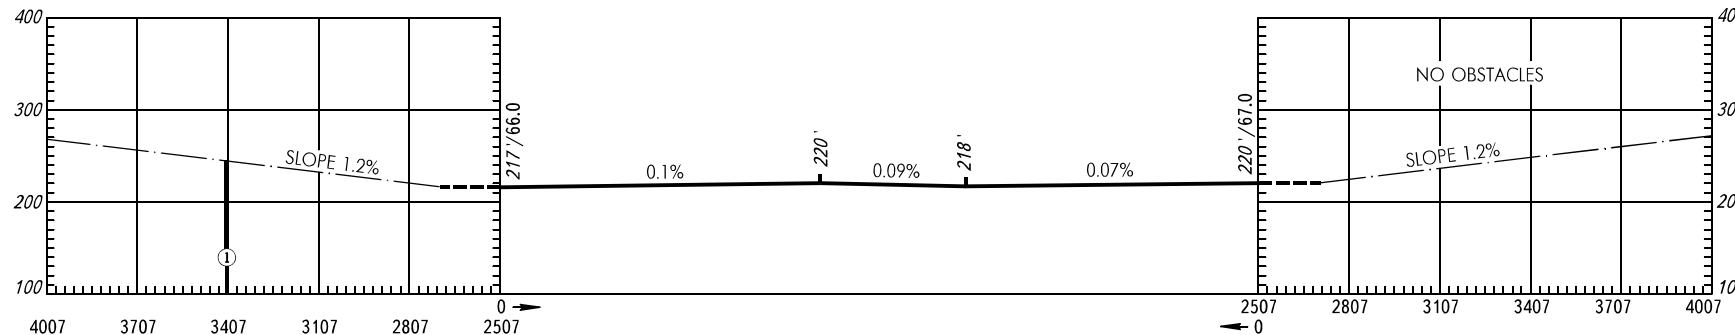

AERODROME OBSTACLE CHART - ICAO

TYPE **A** (OPERATING LIMITATIONS)

DIMENSIONS IN METRES, ELEVATIONS IN *FEET* AND METRES

KOGALYM, RUSSIA
KOGALYM
RWY 17/35

MAGNETIC VARIATION **18°E (2021)**

DECLARED DISTANCES		
RWY 17		RWY 35
2507	TAKE-OFF RUN AVAILABLE	2507
2707	TAKE-OFF DISTANCE AVAILABLE	2707
2507	ACCELERATE-STOP DISTANCE AVAILABLE	2507
2507	LANDING DISTANCE AVAILABLE	2507

LEGEND	
IDENTIFICATION NUMBER	①
LMM	●