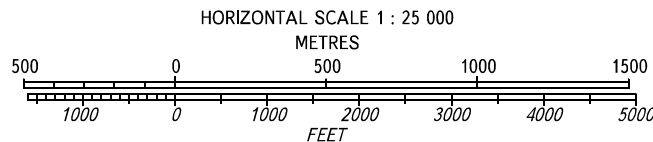

AERODROME OBSTACLE CHART - ICAO

TYPE **A** (OPERATING LIMITATIONS)

DIMENSIONS IN METRES, ELEVATIONS IN *FEET* AND METRES

KOGALYM, RUSSIA
KOGALYM
RWY 17/35

MAGNETIC VARIATION **18°E (2021)**

DECLARED DISTANCES		
RWY 17		RWY 35
2507	TAKE-OFF RUN AVAILABLE	2507
2707	TAKE-OFF DISTANCE AVAILABLE	2707
2507	ACCELERATE-STOP DISTANCE AVAILABLE	2507
2507	LANDING DISTANCE AVAILABLE	2507

LEGEND	
IDENTIFICATION NUMBER	①
LMM	●