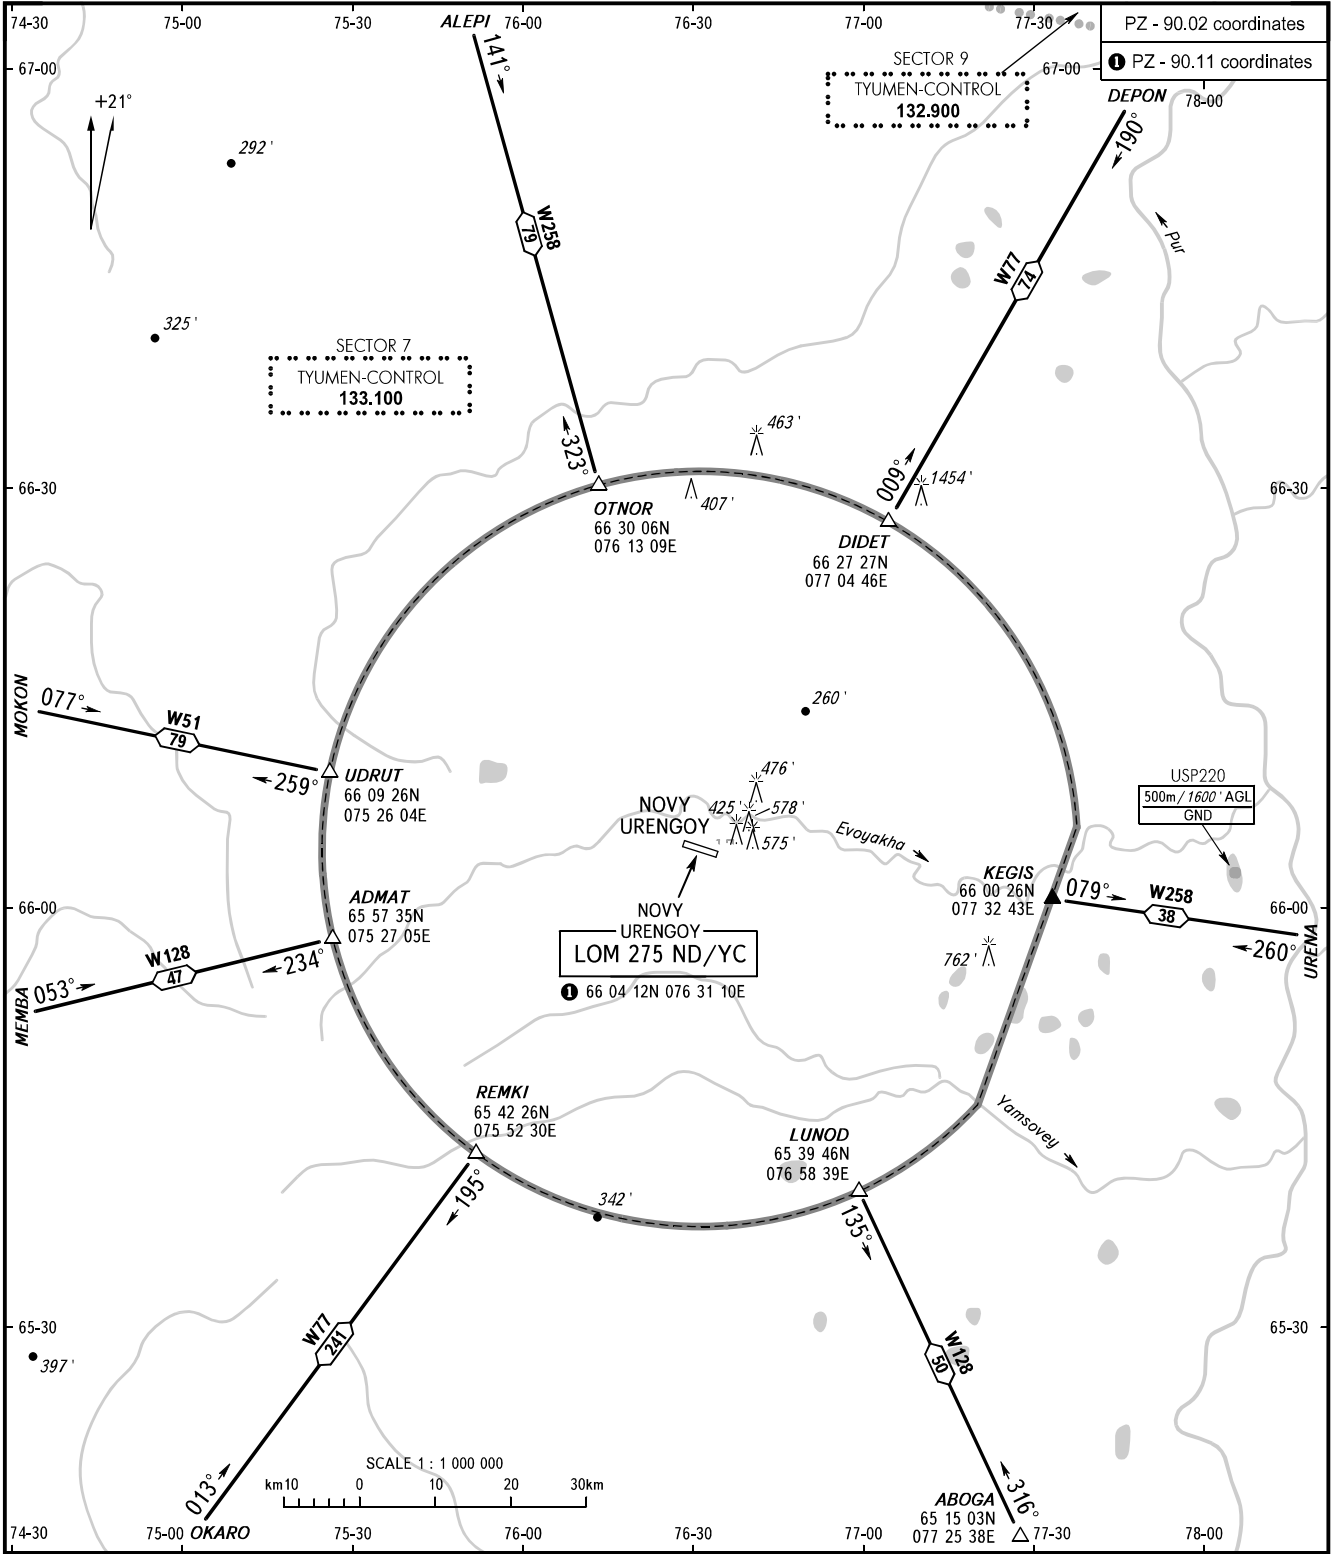

AREA CHART - ICAO

ARRIVAL, DEPARTURE
AND TRANSIT ROUTES

NOVY URENGOY, RUSSIA

NOVY URENGOY

BEARINGS AND TRACKS ARE MAGNETIC
ALTITUDES AND ELEVATIONS IN FEET
DISTANCES IN KILOMETRES

CHANGE: New chart