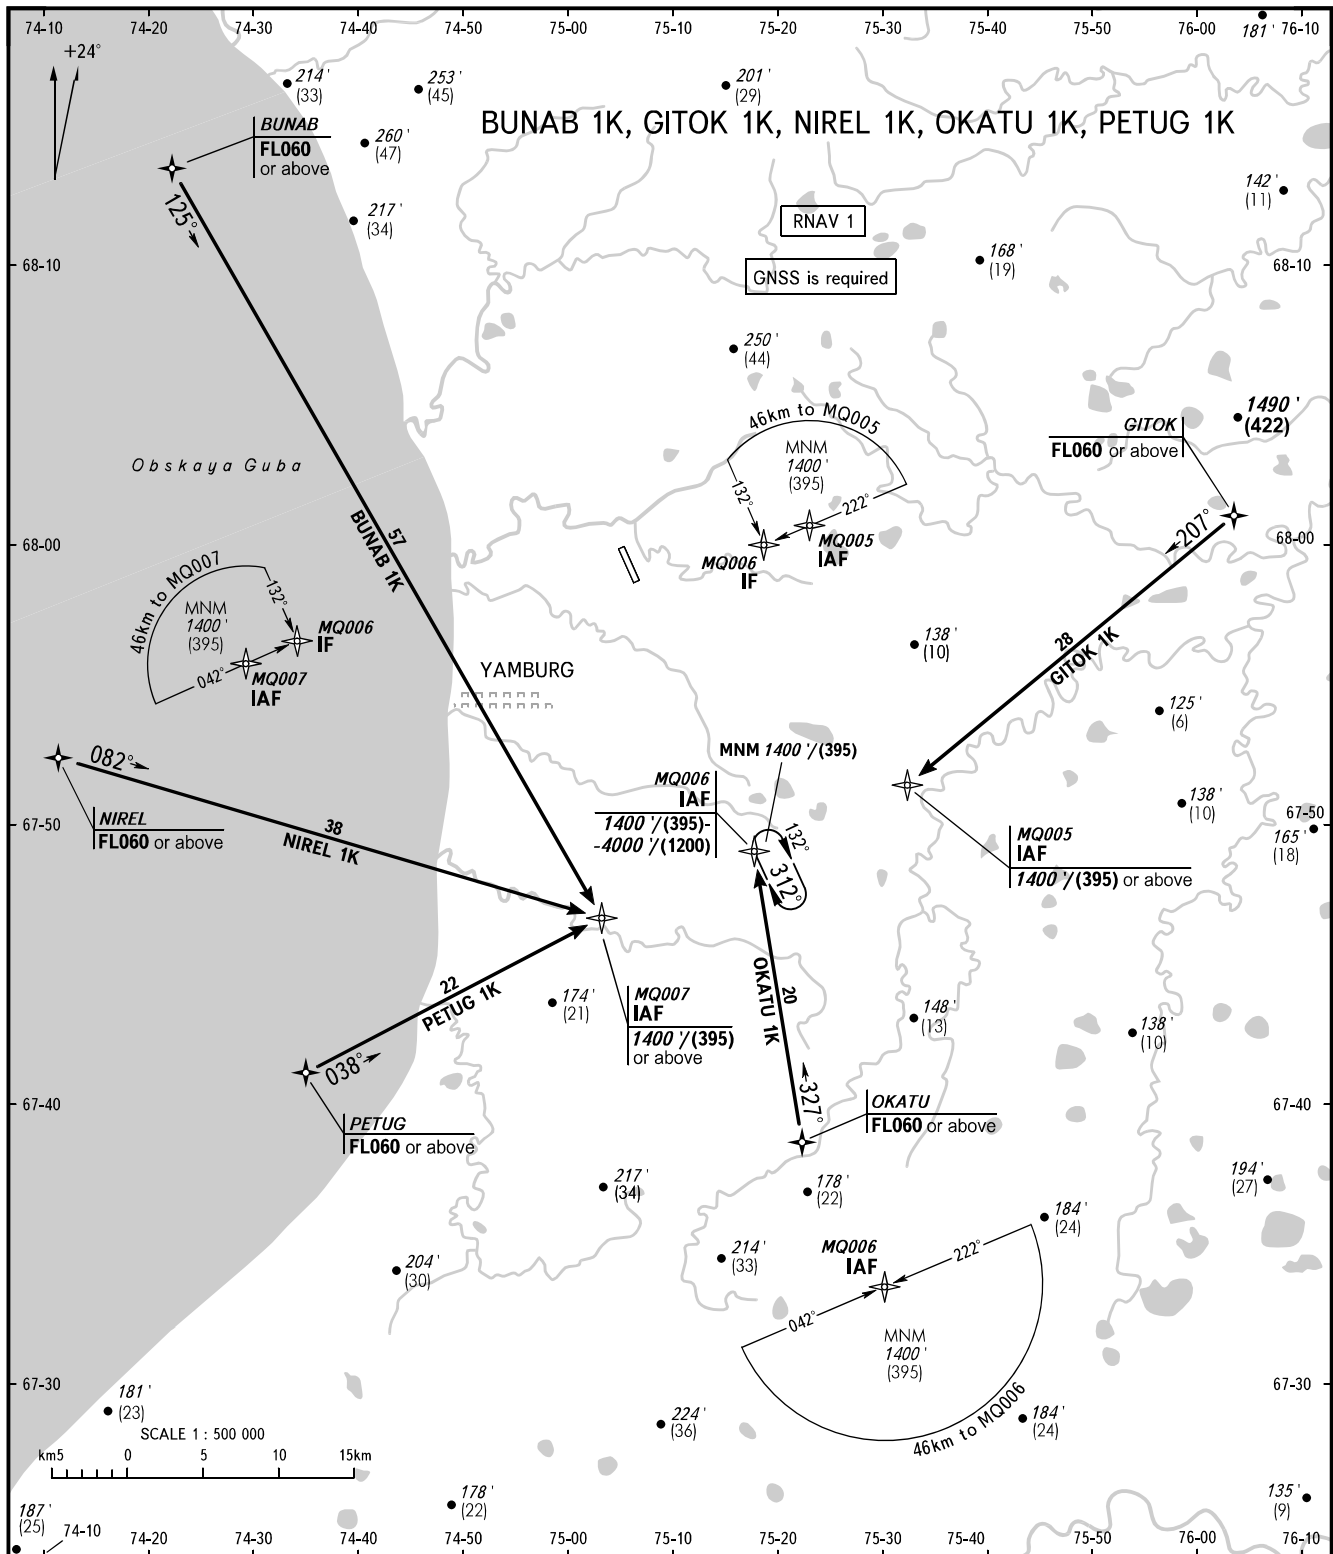

STANDARD ARRIVAL CHART
INSTRUMENT (STAR) - ICAO

TRANSITION
LEVEL: **FL060**

YAMBURG, RUSSIA

YAMBURG

RNAV RWY 31

YAMBURG INFORMATION **122.900**

WARNING:

1. Only one ACFT operating IFR flight can be present in Yamburg AFIS airspace.
2. ACFT operating IFR flights have priority over other departing ACFT.

BEARINGS AND TRACKS ARE MAGNETIC
ALTITUDES AND ELEVATIONS IN **FEET**
HEIGHTS IN METRES
DISTANCES IN KILOMETRES

Alt set: -QNH(QFE on req);
-hPa(mm on req).