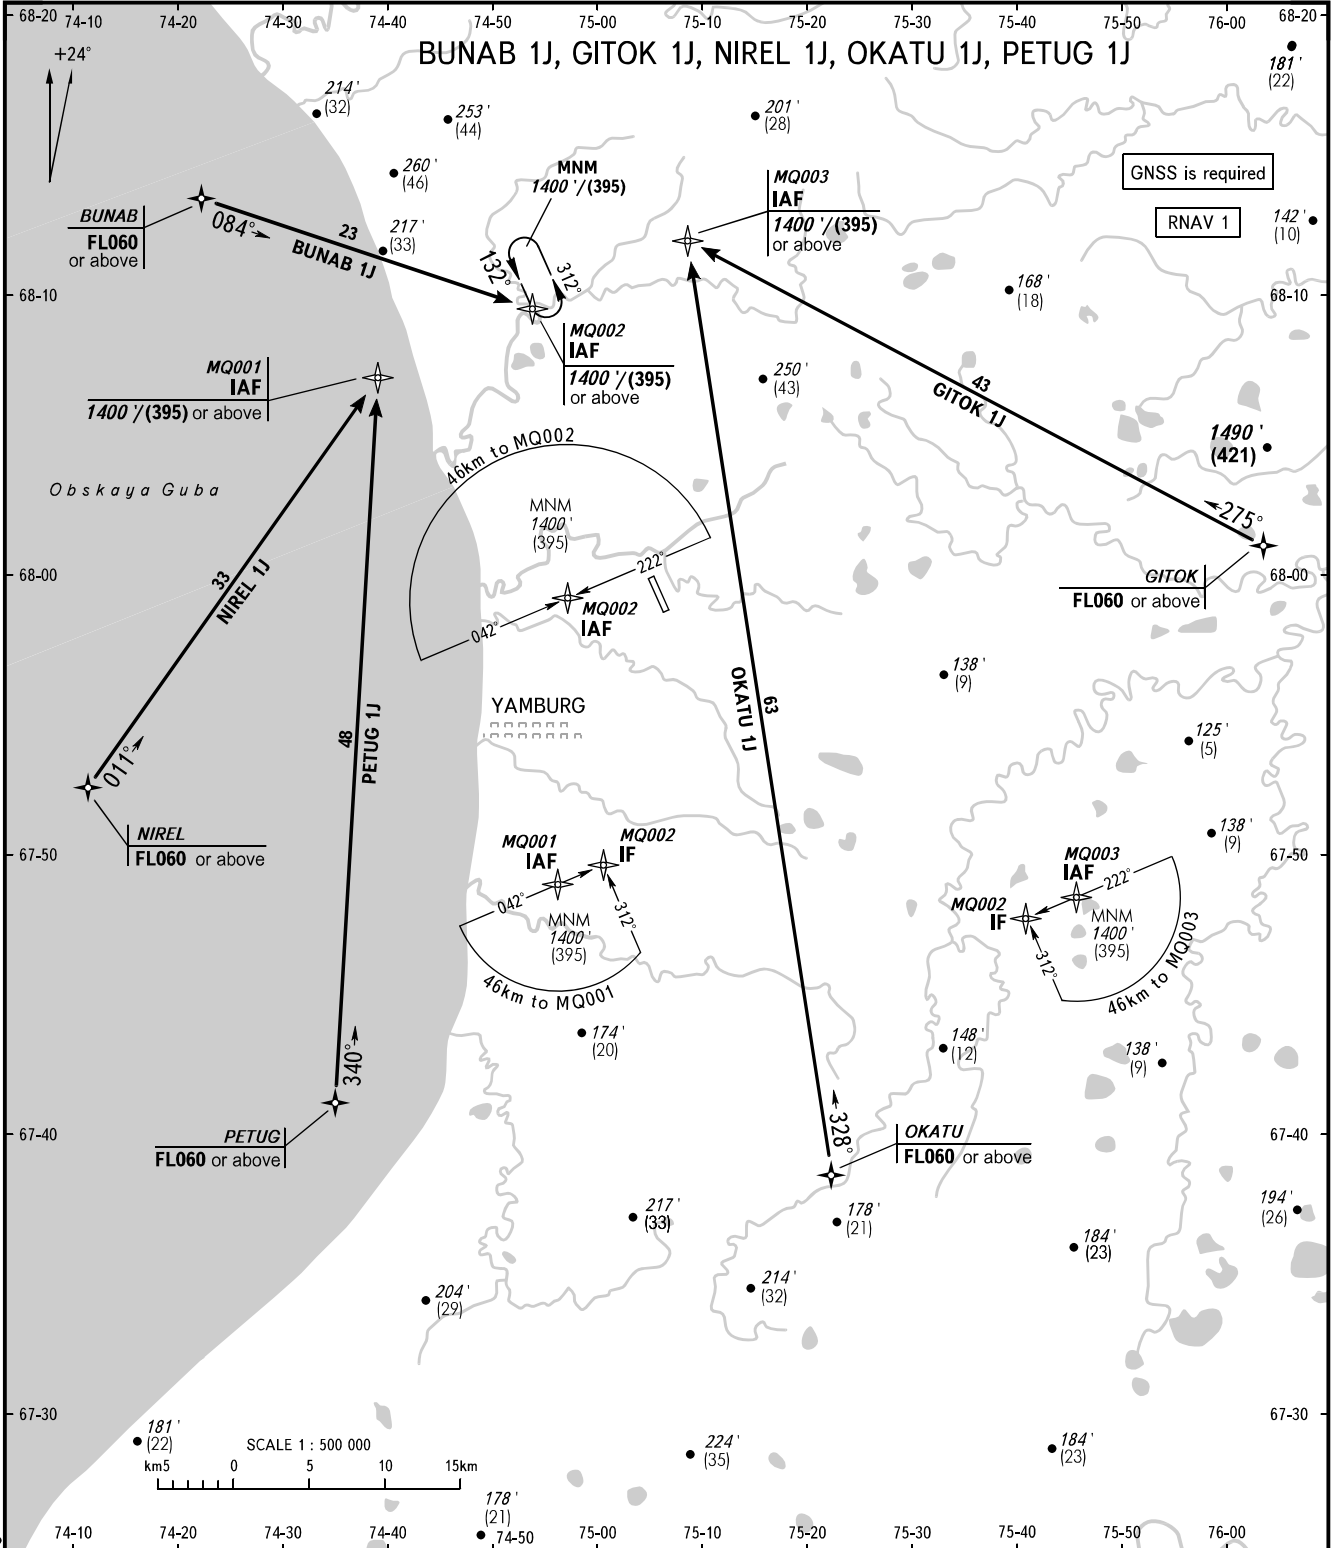

STANDARD ARRIVAL CHART  
INSTRUMENT (STAR) - ICAO

TRANSITION  
LEVEL: FL060

YAMBURG, RUSSIA  
YAMBURG  
RNAV RWY 13

YAMBURG INFORMATION 122.900

**WARNING:**

1. Only one ACFT operating IFR flight can be present in Yamburg AFIS airspace.
2. ACFT operating IFR flights have priority over other departing ACFT.

BEARINGS AND TRACKS ARE MAGNETIC  
ALTITUDES AND ELEVATIONS IN FEET  
HEIGHTS IN METRES  
DISTANCES IN KILOMETRES

Alt set: -QNH(QFE on req);  
-hPa(mm on req).