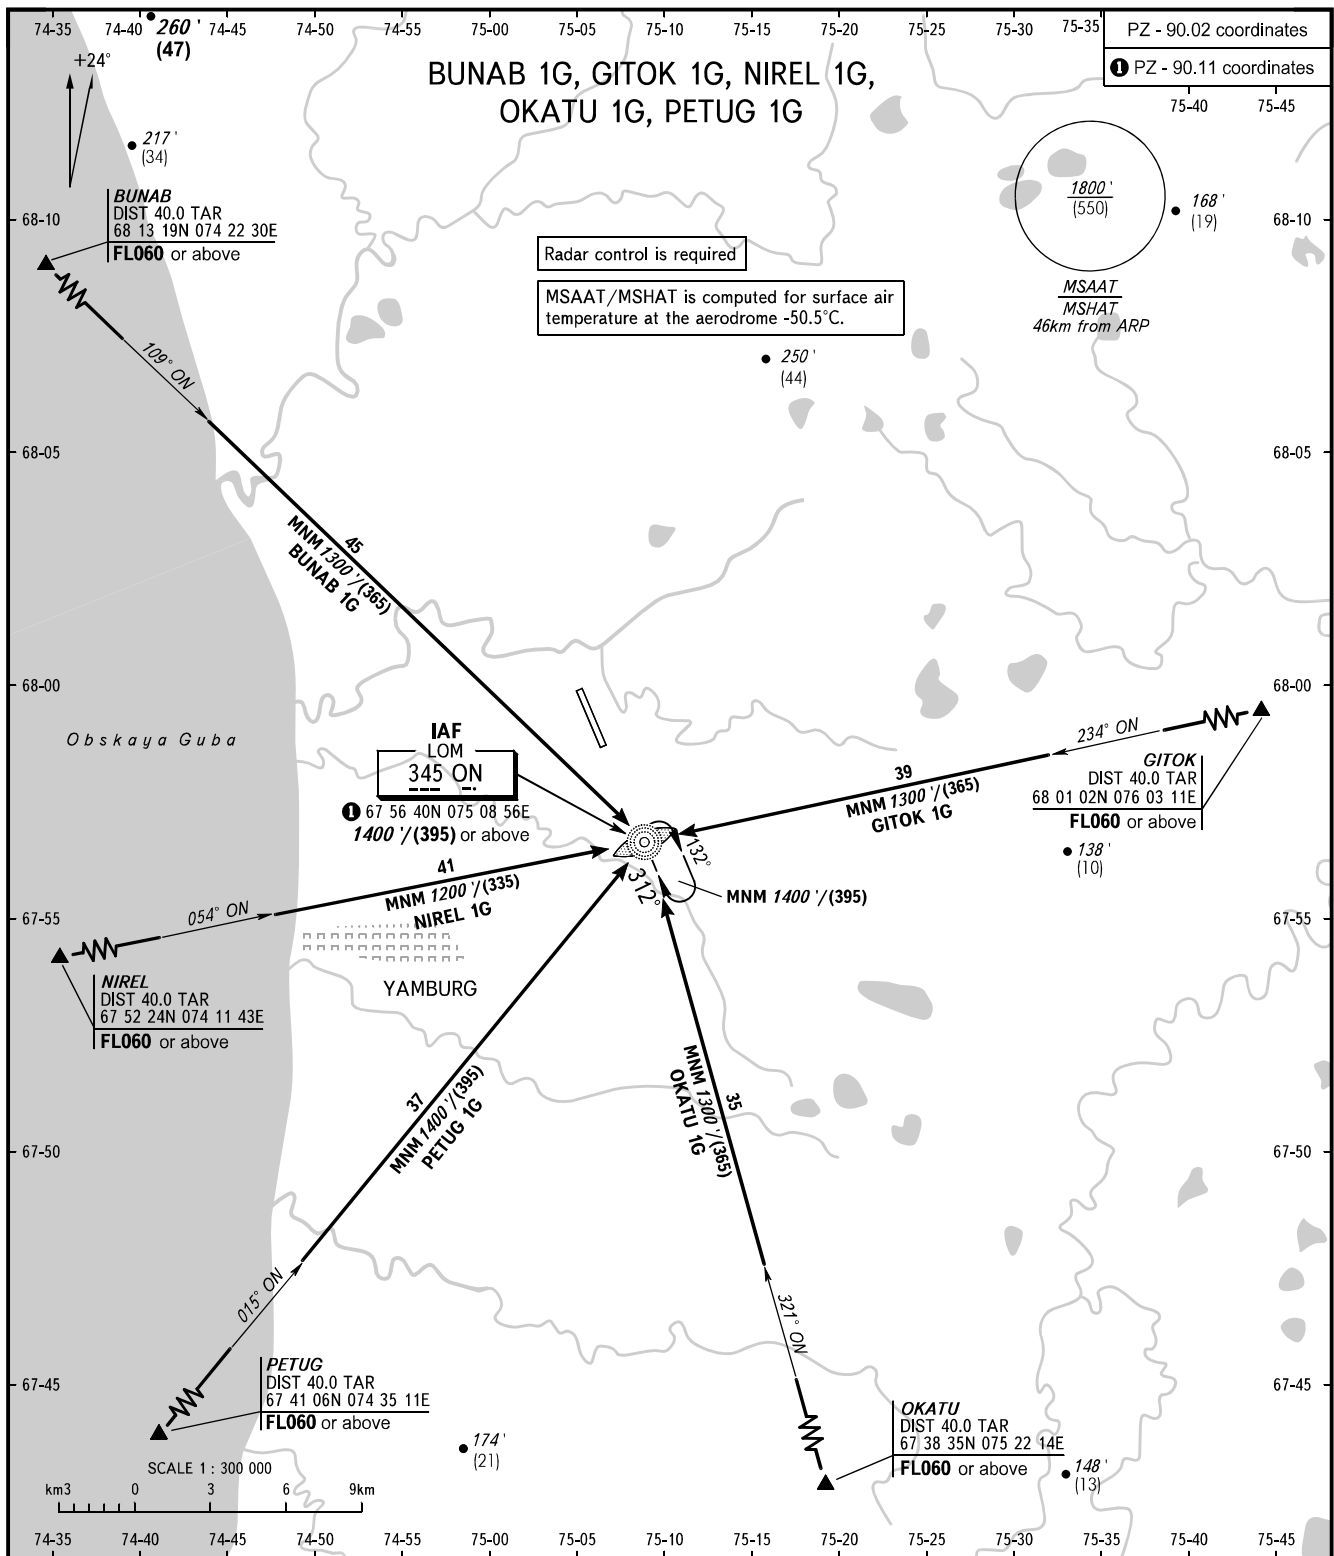

STANDARD ARRIVAL CHART INSTRUMENT (STAR) - ICAO

TRANSITION
LEVEL: **FL060**

YAMBURG, RUSSIA

YAMBURG

RWY 31

YAMBURG INFORMATION **122.900**

WARNING:

1. Only one ACFT operating IFR flight can be present in Yamburg AFIS airspace.
2. ACFT operating IFR flights have priority over other departing ACFT.

BEARINGS AND TRACKS ARE MAGNETIC
ALTITUDES AND ELEVATIONS IN **FEET**
HEIGHTS IN METRES
DISTANCES IN KILOMETRES

Alt set: -QNH(QFE on req);
-hPa(mm on req).