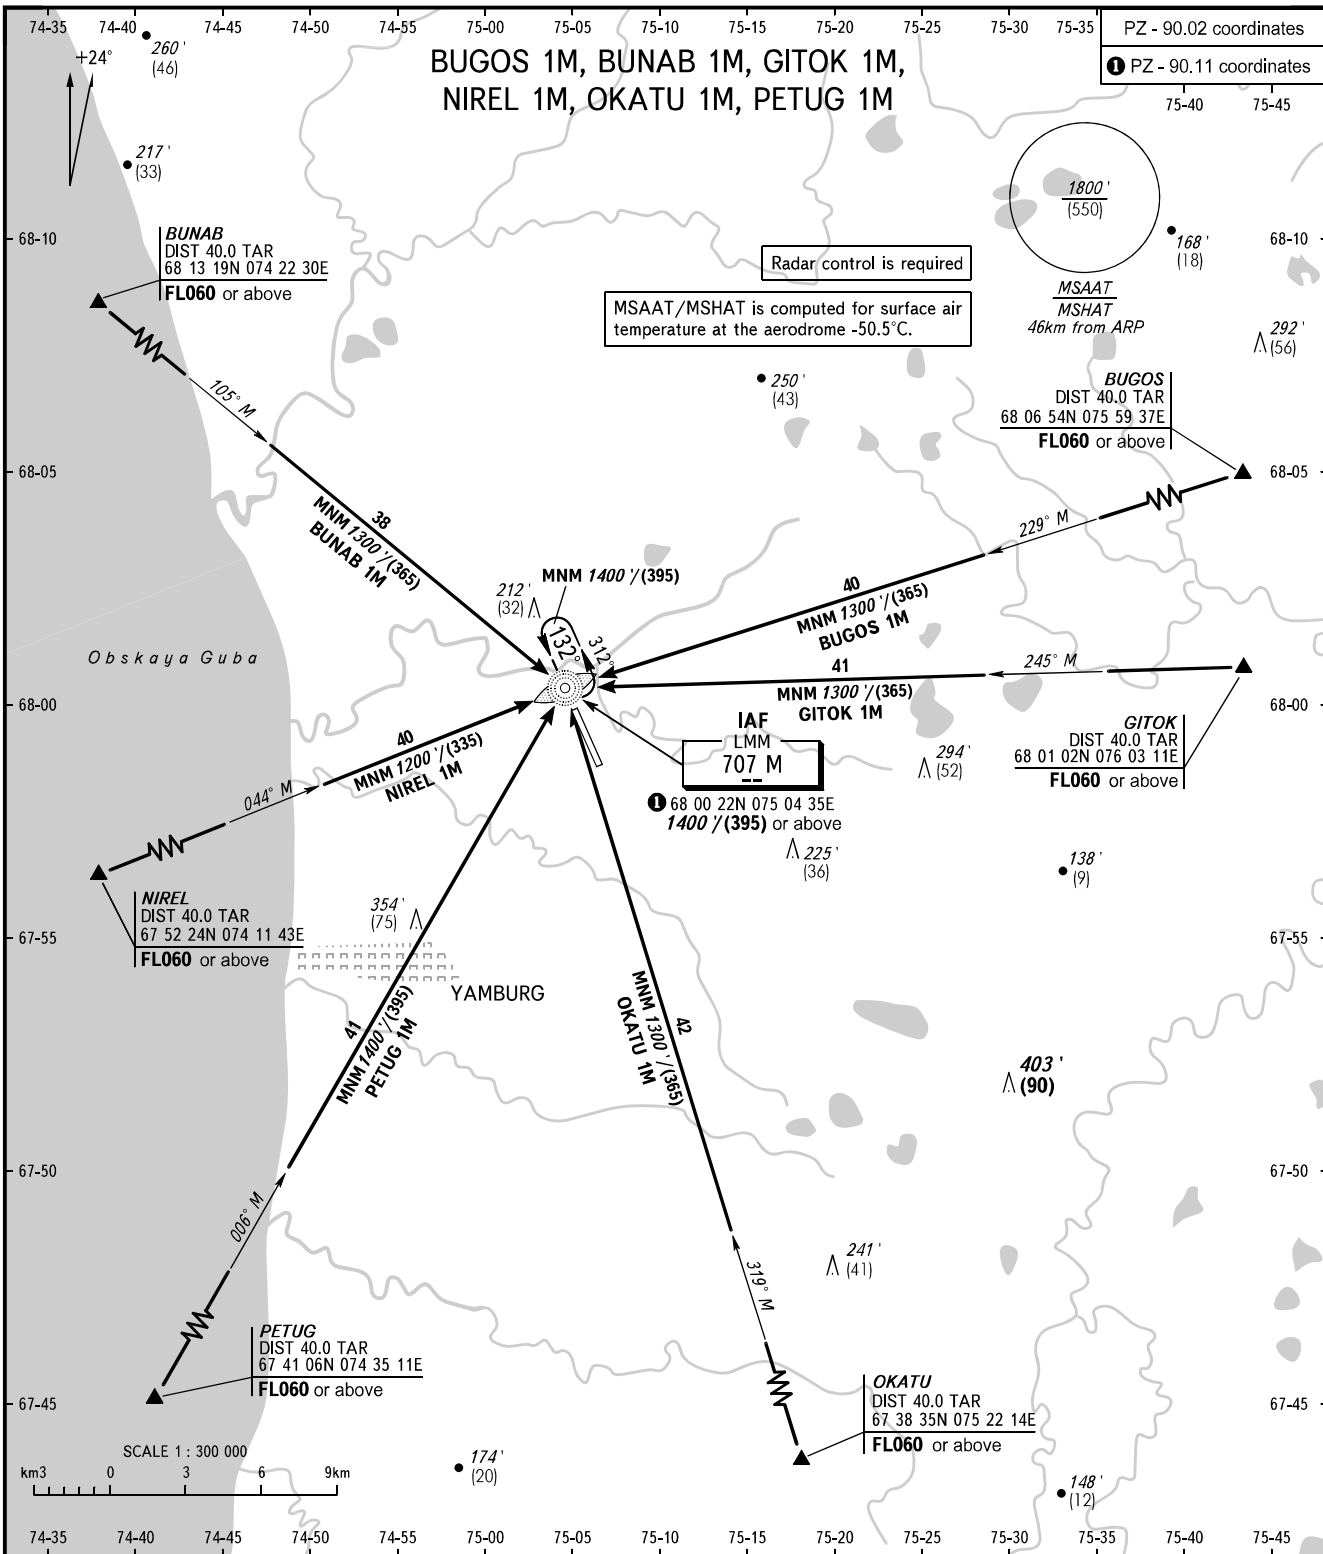

STANDARD ARRIVAL CHART
INSTRUMENT (STAR) - ICAO

TRANSITION
LEVEL: **FL060**

YAMBURG, RUSSIA
YAMBURG
RWY 13

YAMBURG INFORMATION **122.900**

- WARNING:**
1. Only one ACFT operating IFR flight can be present in Yamburg AFIS airspace.
 2. ACFT operating IFR flights have priority over other departing ACFT.

BEARINGS AND TRACKS ARE MAGNETIC
ALTITUDES AND ELEVATIONS IN **FEET**
HEIGHTS IN METRES
DISTANCES IN KILOMETRES

Alt set: -QNH(QFE on req);
-hPa(mm on req).