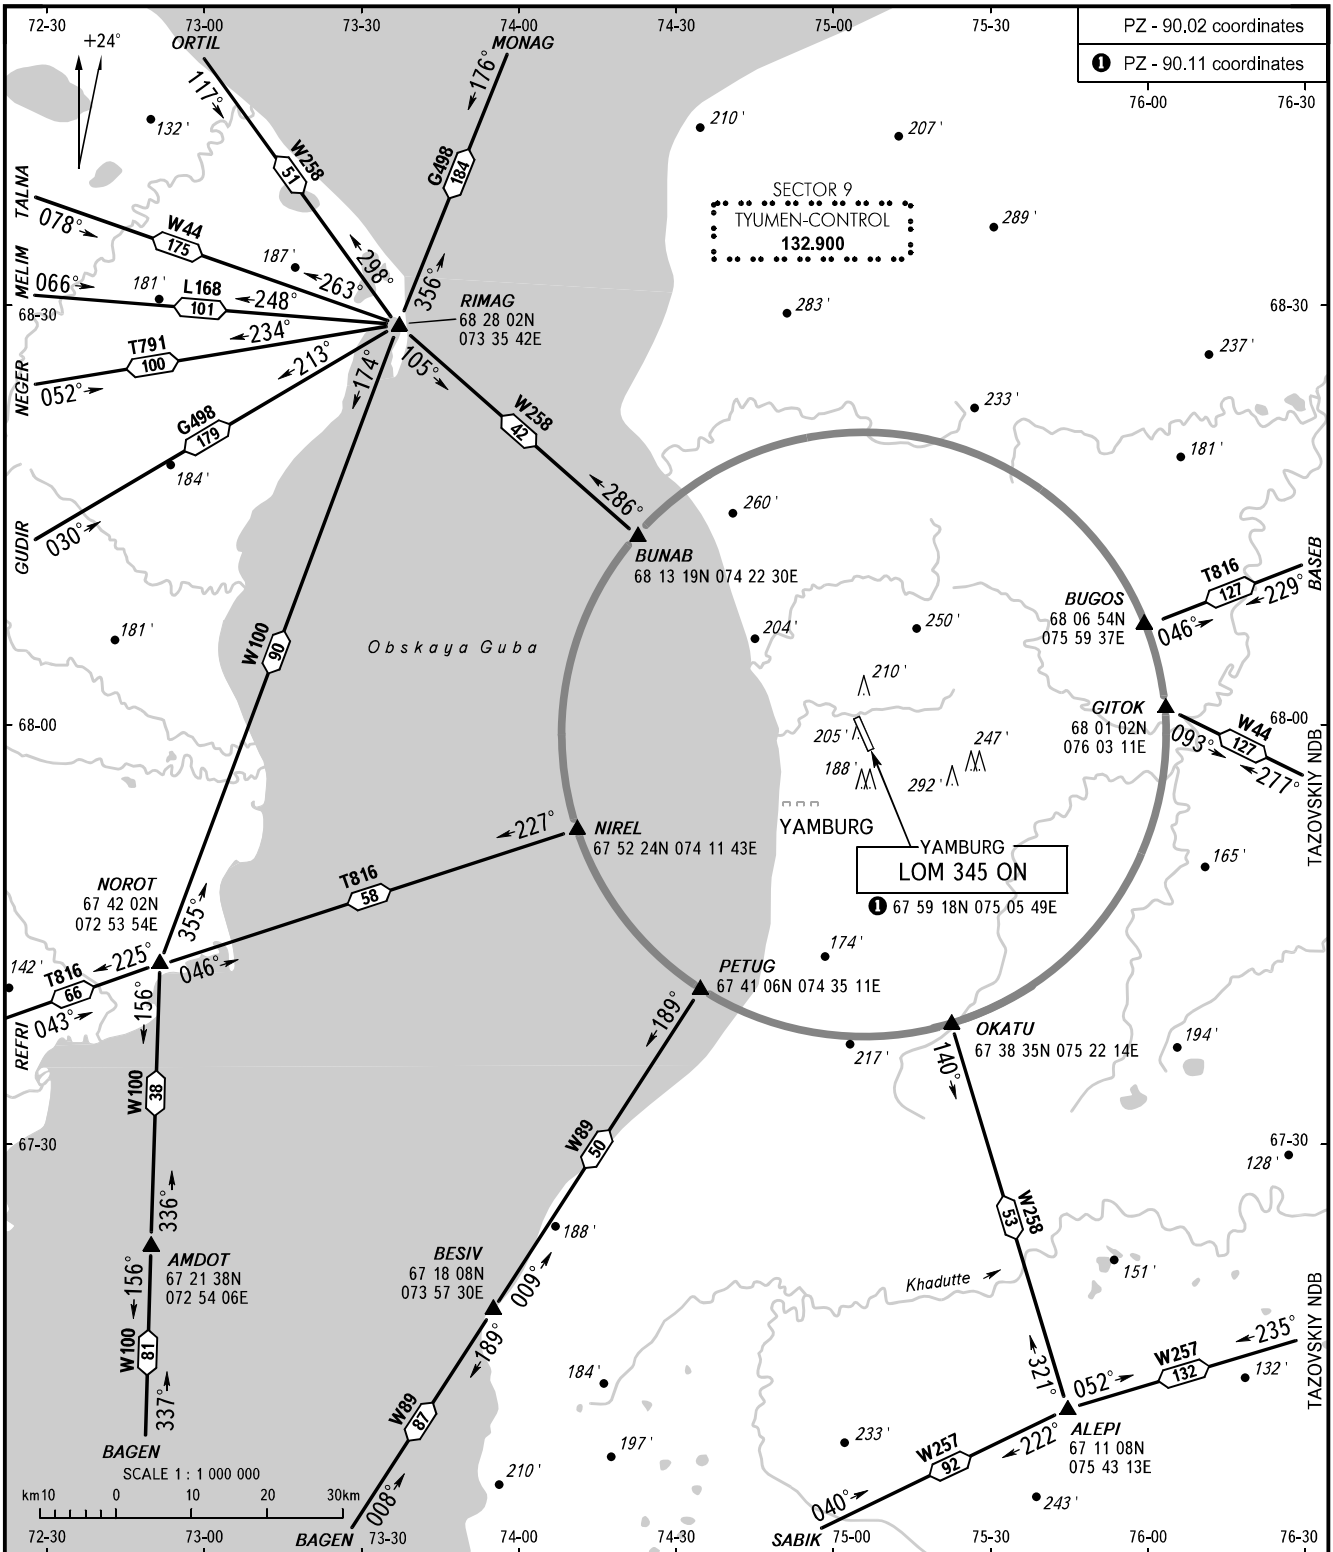

AREA CHART - ICAO

ARRIVAL, DEPARTURE  
AND TRANSIT ROUTES

YAMBURG, RUSSIA

YAMBURG

YAMBURG INFORMATION 122.900

**WARNING**  
Only one ACFT operating IFR flight can be present in Yamburg AFIS airspace.

BEARINGS AND TRACKS ARE MAGNETIC  
ALTITUDES AND ELEVATIONS IN FEET  
DISTANCES IN KILOMETRES

CHANGE: New chart