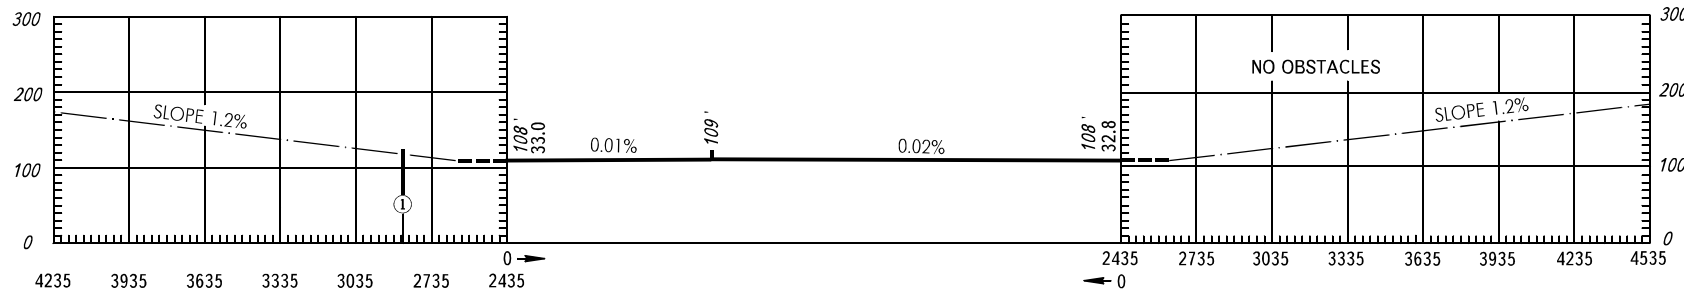

AERODROME OBSTACLE CHART - ICAO

TYPE **A** (OPERATING LIMITATIONS)

DIMENSIONS IN METRES, ELEVATIONS IN *FEET* AND METRES

YAMBURG, RUSSIA
YAMBURG
RWY 13/31

MAGNETIC VARIATION **24°E** (2019)

DECLARED DISTANCES			
RWY 13		RWY 31	
2435	TAKE-OFF RUN AVAILABLE	2435	
2635	TAKE-OFF DISTANCE AVAILABLE	2635	
2435	ACCELERATE-STOP DISTANCE AVAILABLE	2435	
2435	LANDING DISTANCE AVAILABLE	2435	

LEGEND	
IDENTIFICATION NUMBER	①
ANTENNA	●