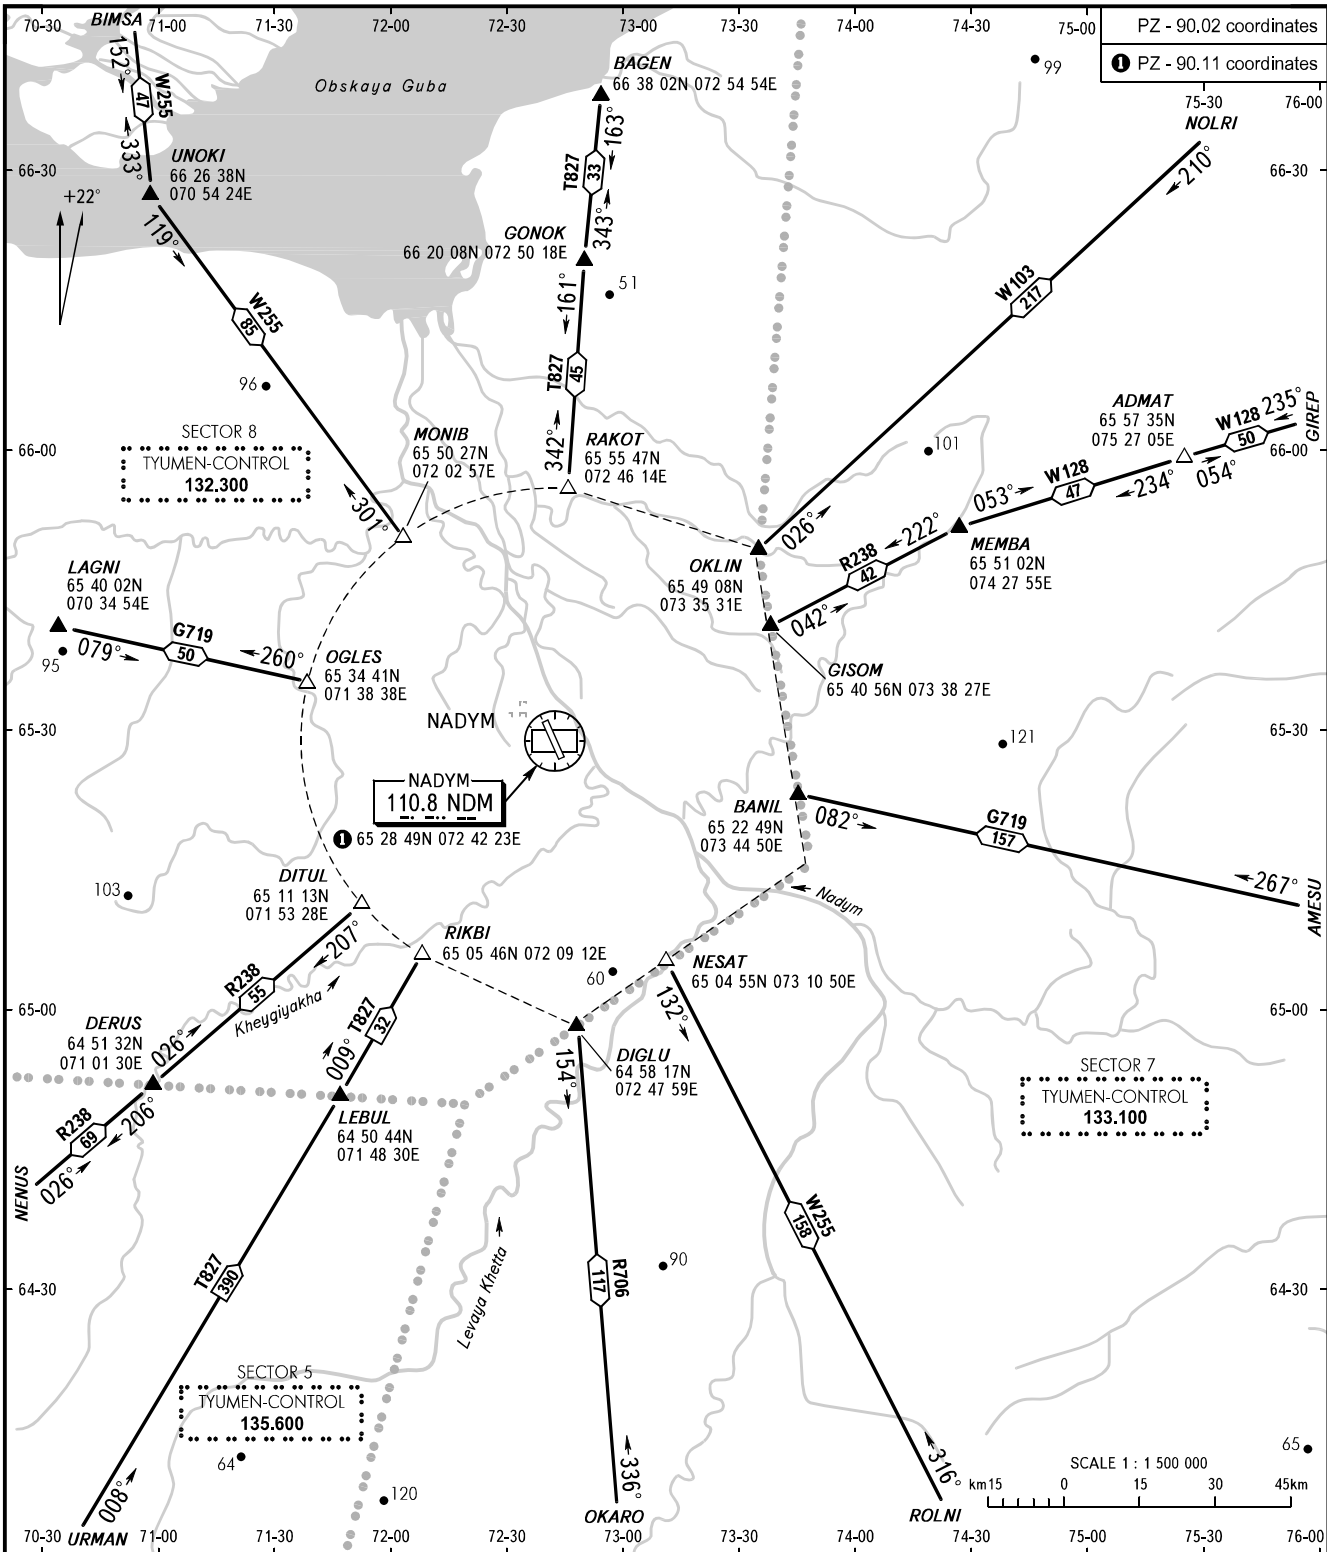

AREA CHART - ICAO

ARRIVAL, DEPARTURE  
AND TRANSIT ROUTES

NADYM, RUSSIA

NADYM

RADAR START 135.400  
120.600

BEARINGS AND TRACKS ARE MAGNETIC  
ELEVATIONS IN METRES  
DISTANCES IN KILOMETRES