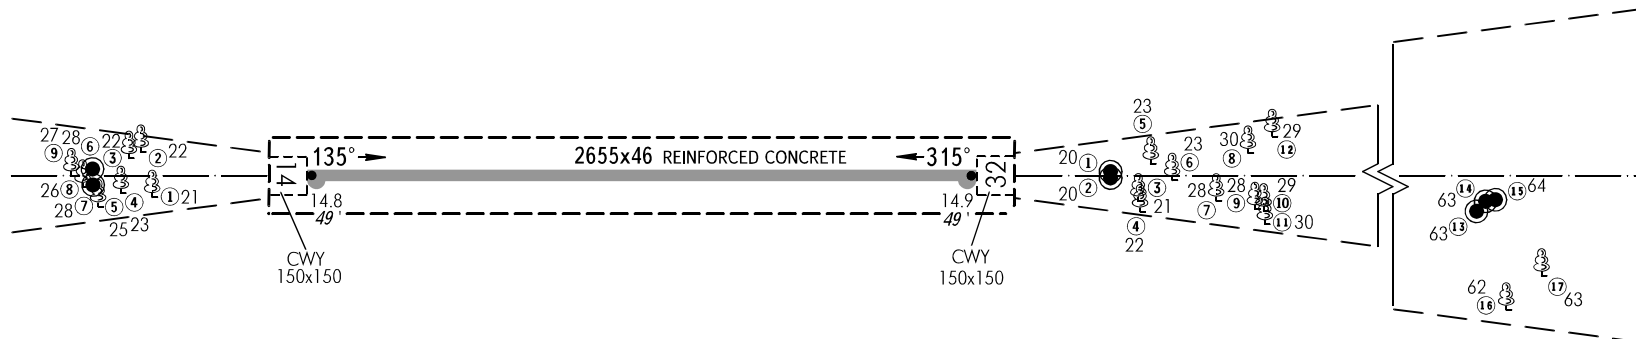

AERODROME OBSTACLE CHART - ICAO

TYPE **A** (OPERATING LIMITATIONS)

DIMENSIONS IN METRES, ELEVATIONS IN METRES AND FEET

NADYM, RUSSIA
NADYM
RWY 14/32

MAGNETIC VARIATION 22°E (2021)

DECLARED DISTANCES		
RWY 14		RWY 32
2655	TAKE-OFF RUN AVAILABLE	2655
2805	TAKE-OFF DISTANCE AVAILABLE	2805
2655	ACCELERATE-STOP DISTANCE AVAILABLE	2655
2655	LANDING DISTANCE AVAILABLE	2655

LEGEND	
IDENTIFICATION NUMBER	①
ANTENNA, MAST	●
TREE, FOREST	🌳