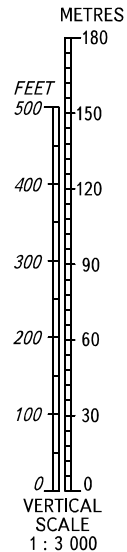

AERODROME OBSTACLE CHART - ICAO

TYPE **A** (OPERATING LIMITATIONS)

DIMENSIONS IN METRES, ELEVATIONS IN METRES AND FEET

NADYM, RUSSIA
NADYM
RWY 14/32

MAGNETIC VARIATION 22°E (2021)

DECLARED DISTANCES		
RWY 14		RWY 32
2655	TAKE-OFF RUN AVAILABLE	2655
2805	TAKE-OFF DISTANCE AVAILABLE	2805
2655	ACCELERATE-STOP DISTANCE AVAILABLE	2655
2655	LANDING DISTANCE AVAILABLE	2655

LEGEND	
IDENTIFICATION NUMBER	①
ANTENNA, MAST	●
TREE, FOREST	🌳