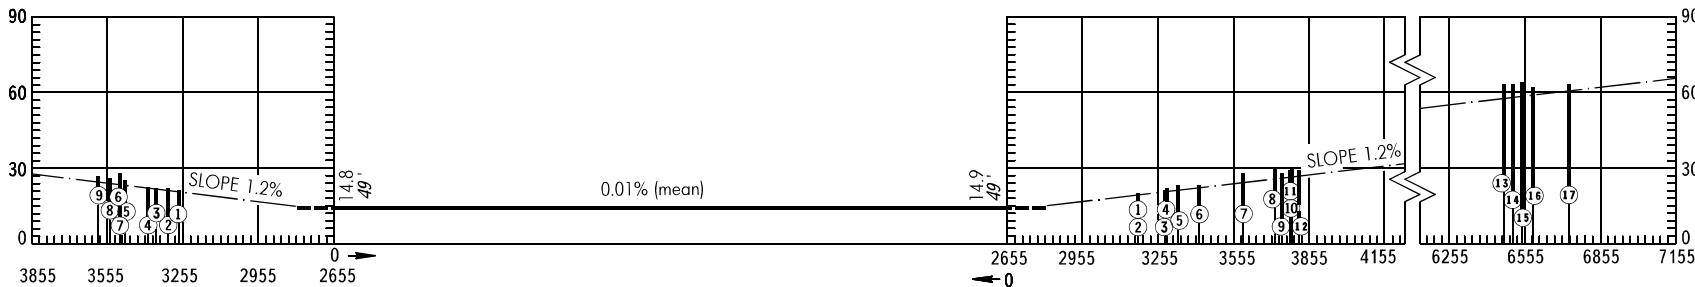

AERODROME OBSTACLE CHART - ICAO

TYPE **A** (OPERATING LIMITATIONS)

DIMENSIONS IN METRES, ELEVATIONS IN METRES AND FEET

NADYM, RUSSIA
NADYM
RWY 14/32

MAGNETIC VARIATION 22°E (2021)

DECLARED DISTANCES		
RWY 14		RWY 32
2655	TAKE-OFF RUN AVAILABLE	2655
2805	TAKE-OFF DISTANCE AVAILABLE	2805
2655	ACCELERATE-STOP DISTANCE AVAILABLE	2655
2655	LANDING DISTANCE AVAILABLE	2655