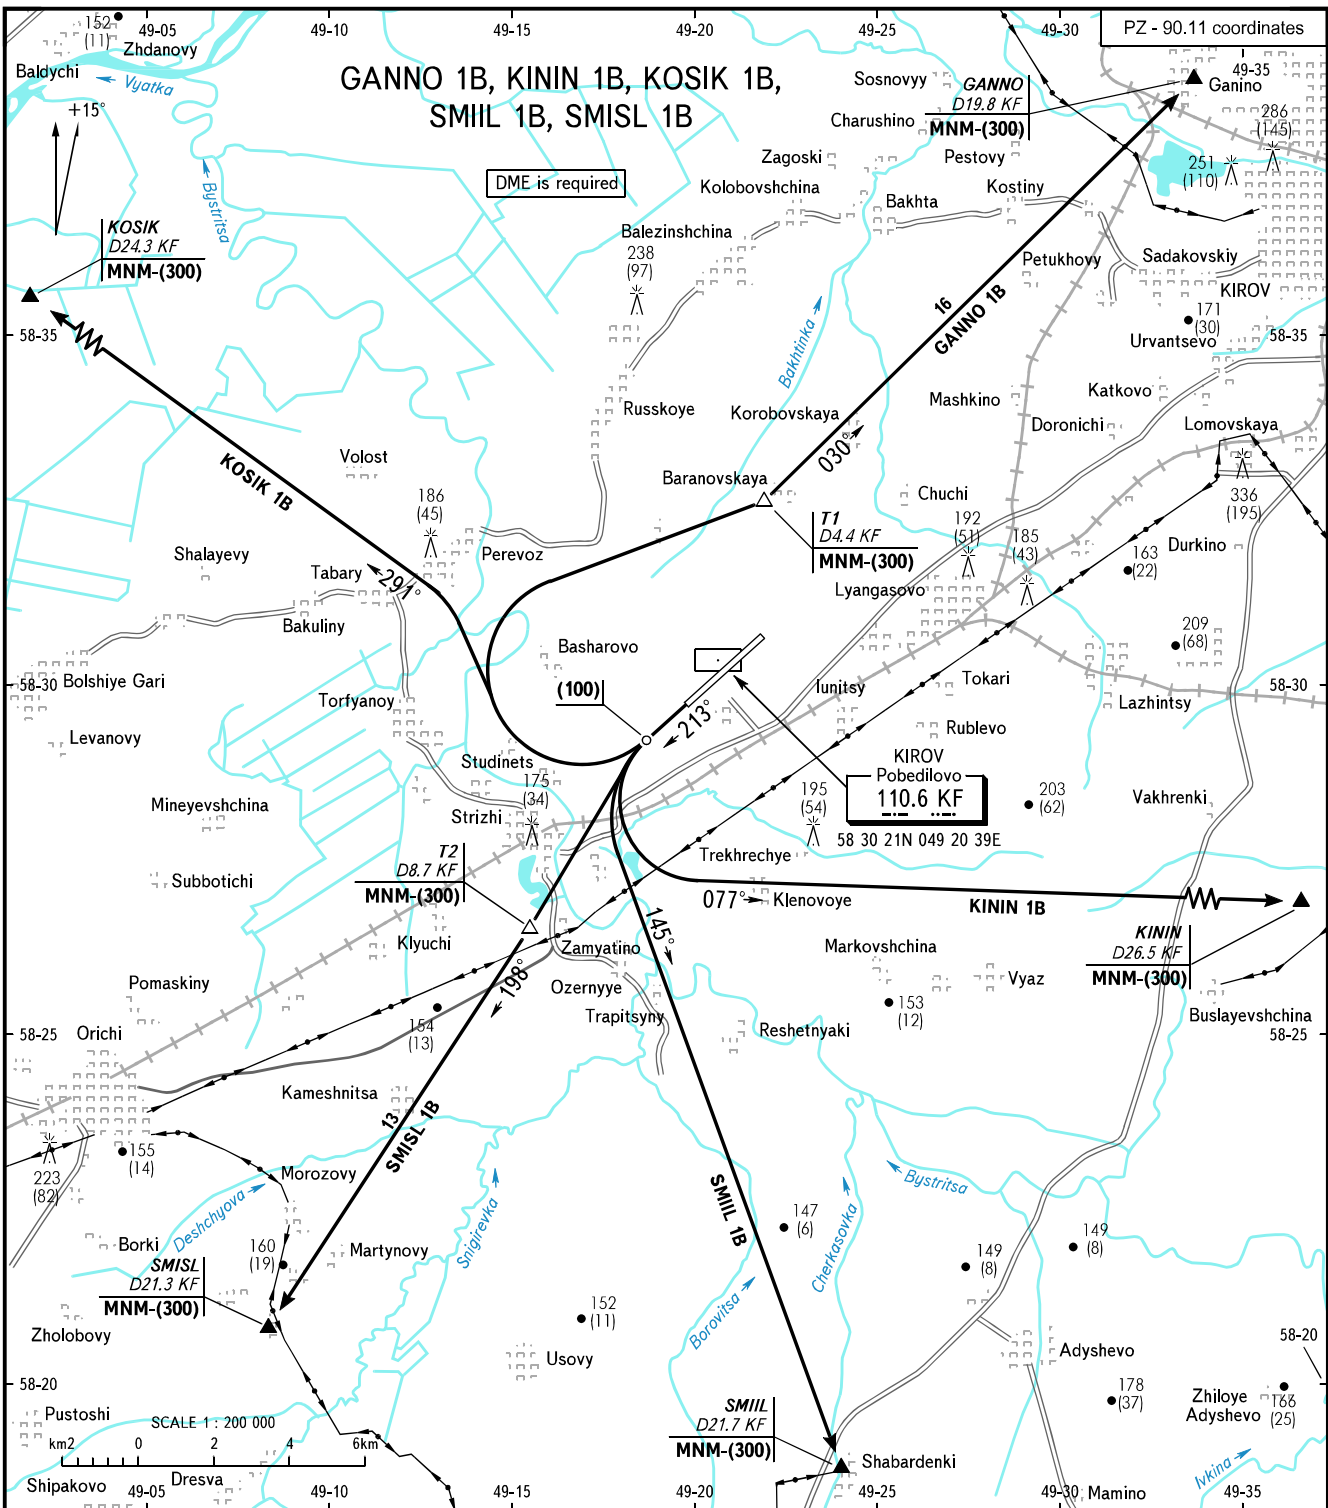

VFR DEPARTURE CHART

TRANSITION HEIGHT: (700)

KIROV, RUSSIA

POBEDILOVO

RWY 21

KIROV TOWER 127.525

WARNING

Take-off of HEL within sector 040°-200° MAG is PROHIBITED.

BEARINGS AND TRACKS ARE MAG. ELEVATIONS AND HEIGHTS IN METRES DISTANCES IN KILOMETRES

Alt set: - QFE (QNH on req); - mm (hPa on req).