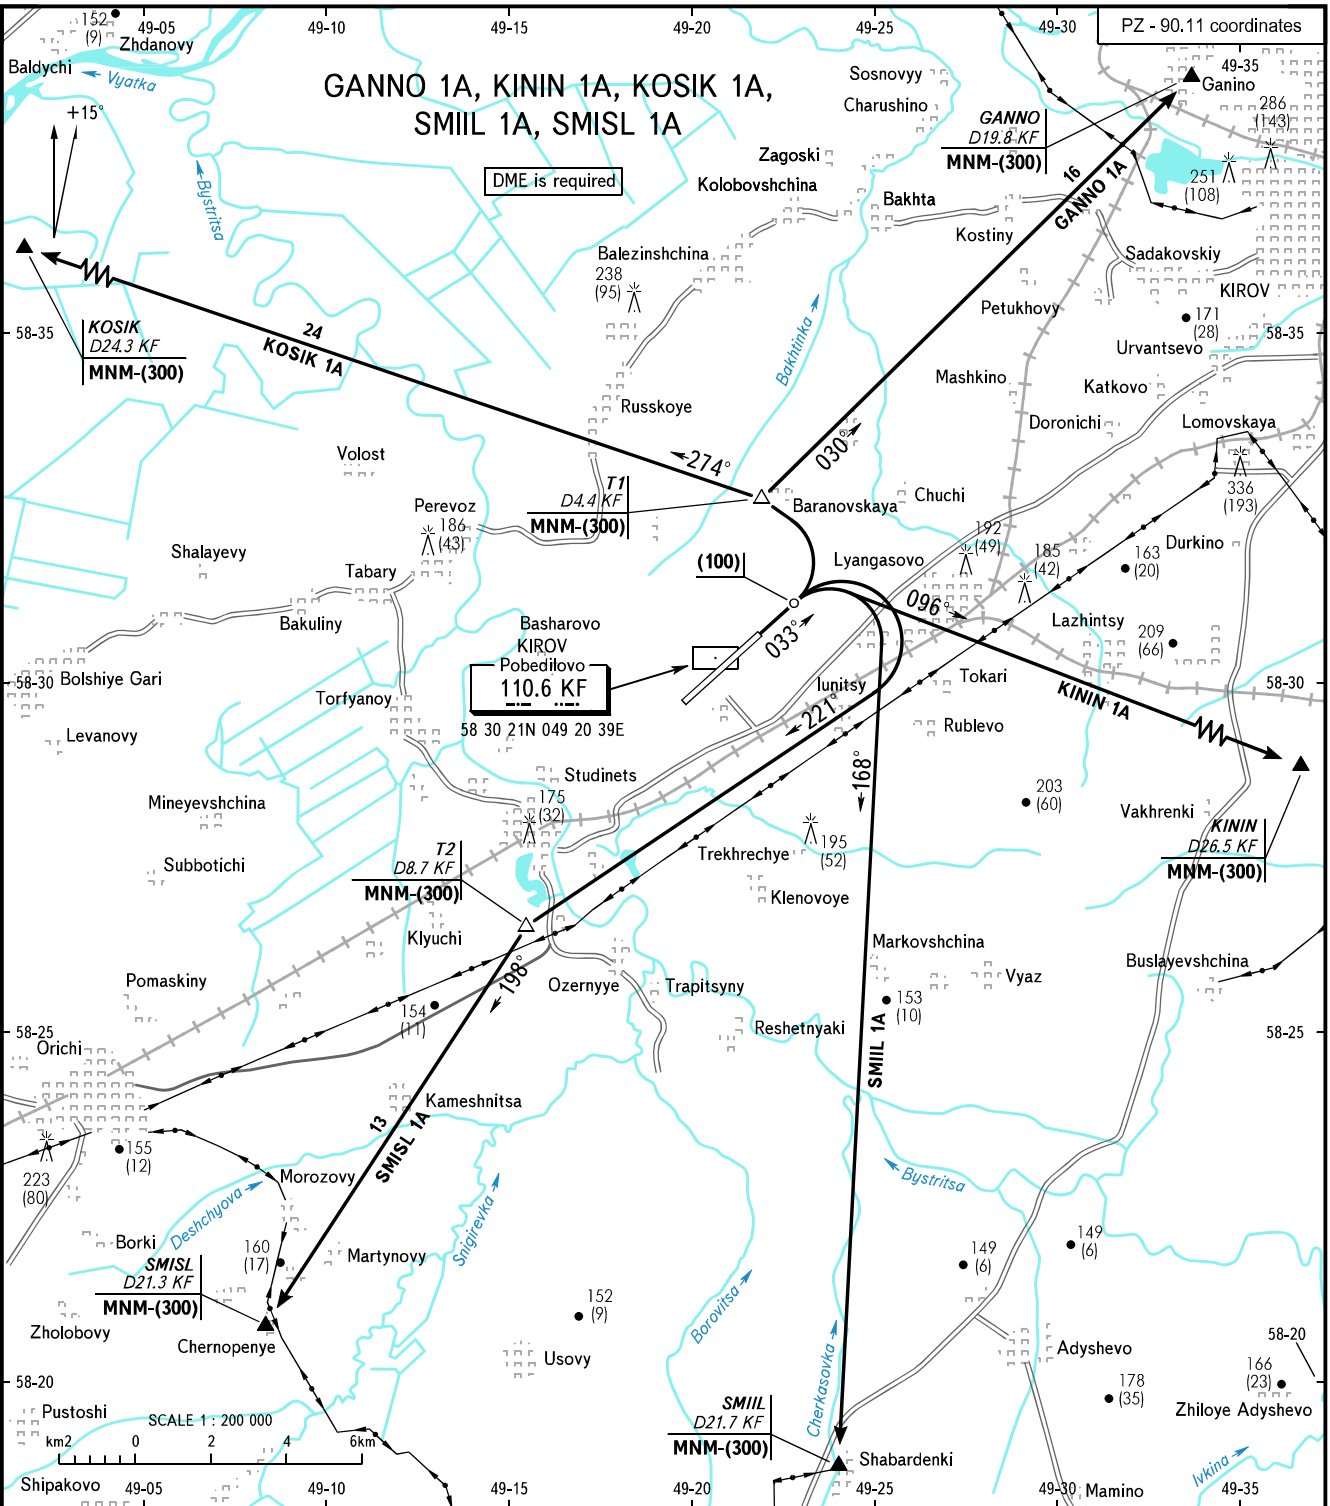

VFR  
DEPARTURE  
CHART

TRANSITION  
HEIGHT: (700)

KIROV, RUSSIA  
POBEDILOVO  
RWY 03

KIROV TOWER 127.525

**WARNING**  
Take-off of HEL within sector 040°-200° MAG is PROHIBITED.

BEARINGS AND TRACKS ARE MAG.  
ELEVATIONS AND HEIGHTS IN METRES  
DISTANCES IN KILOMETRES

Alt set: - QFE (QNH on req);  
- mm (hPa on req).

CHANGE: New chart