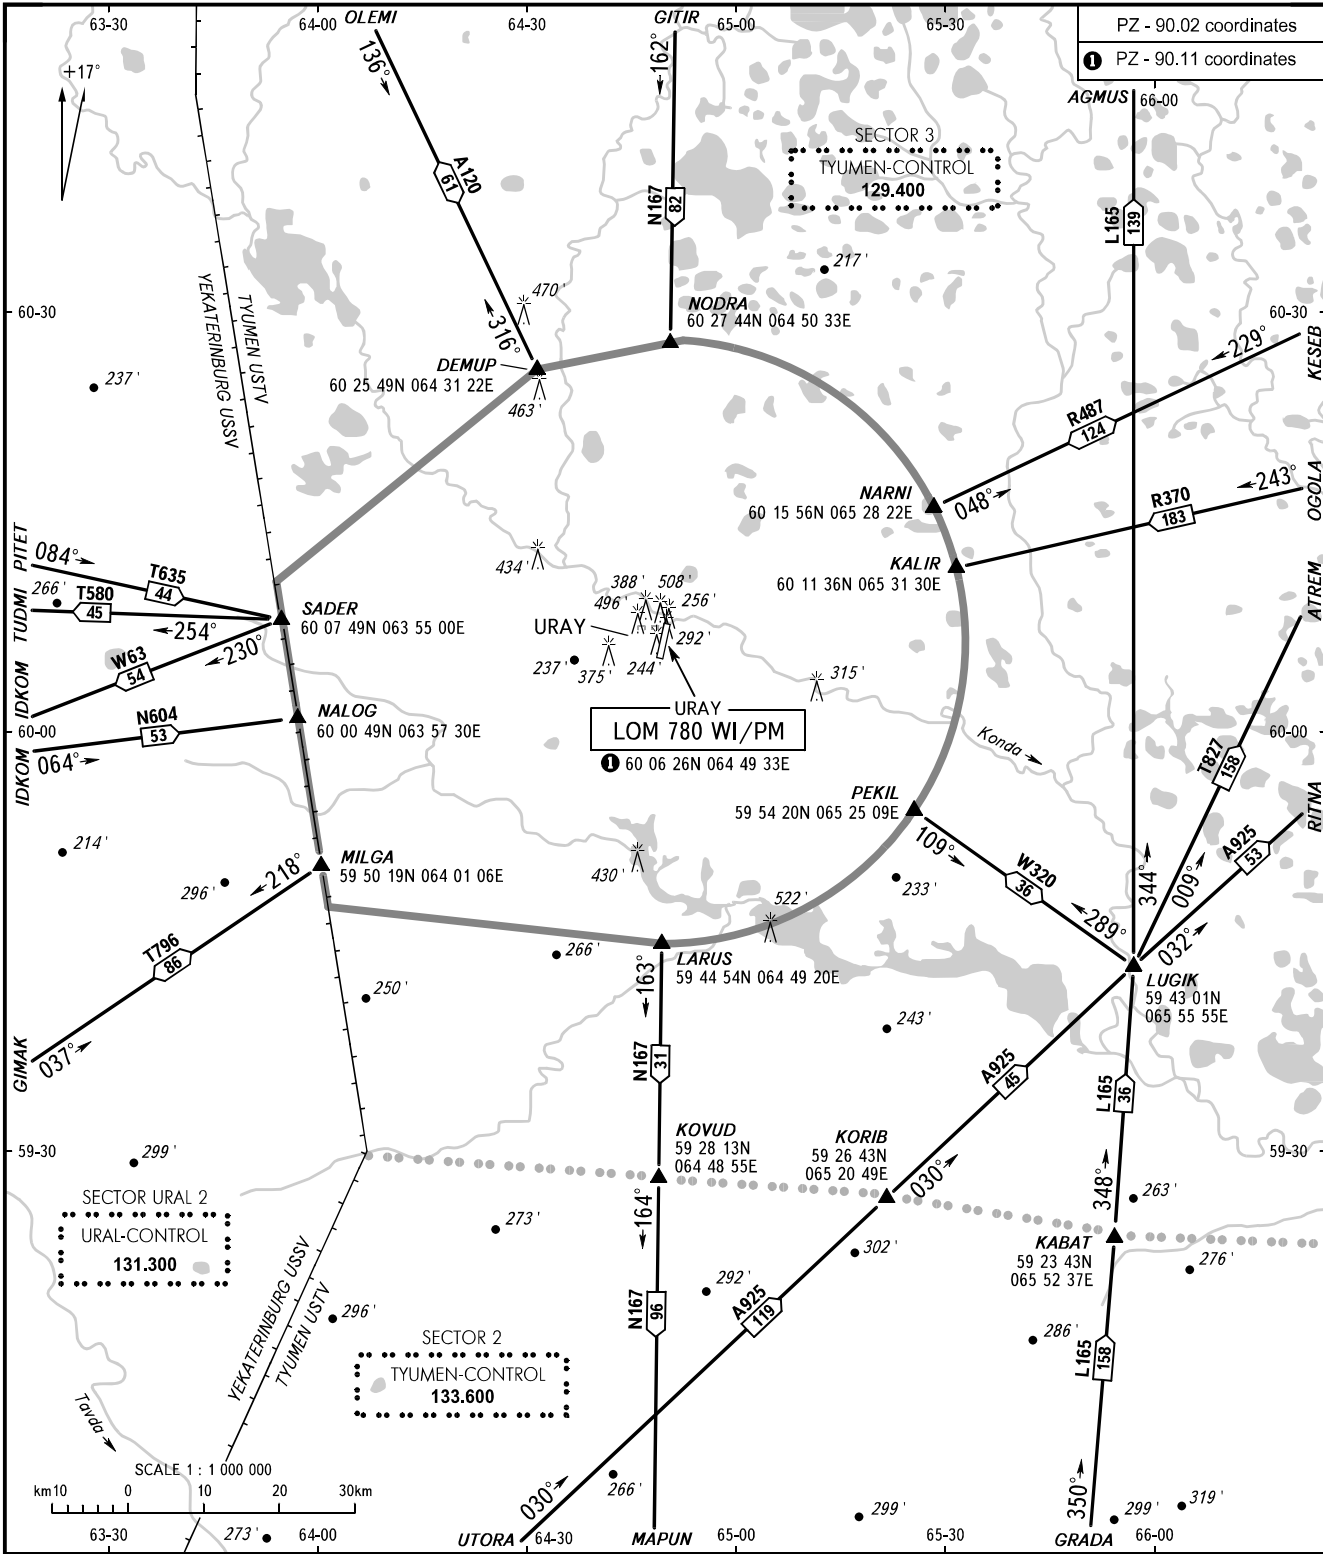

AREA CHART - ICAO

ARRIVAL, DEPARTURE
AND TRANSIT ROUTES

URAY, RUSSIA

URAY

PZ - 90.02 coordinates
① PZ - 90.11 coordinates

ИНФОРМАЦИЯ 119.300

WARNING
ACFT executing IFR flights in Uray FIC airspace shall descend below the transition level only after obtaining information that there are no other ACFT executing IFR flights in Uray FIC airspace.

BEARINGS AND TRACKS ARE MAGNETIC
ALTITUDES AND ELEVATIONS IN FEET
ELEVATIONS IN FEET AND METRES
DISTANCES IN KILOMETRES

CHANGE: New chart