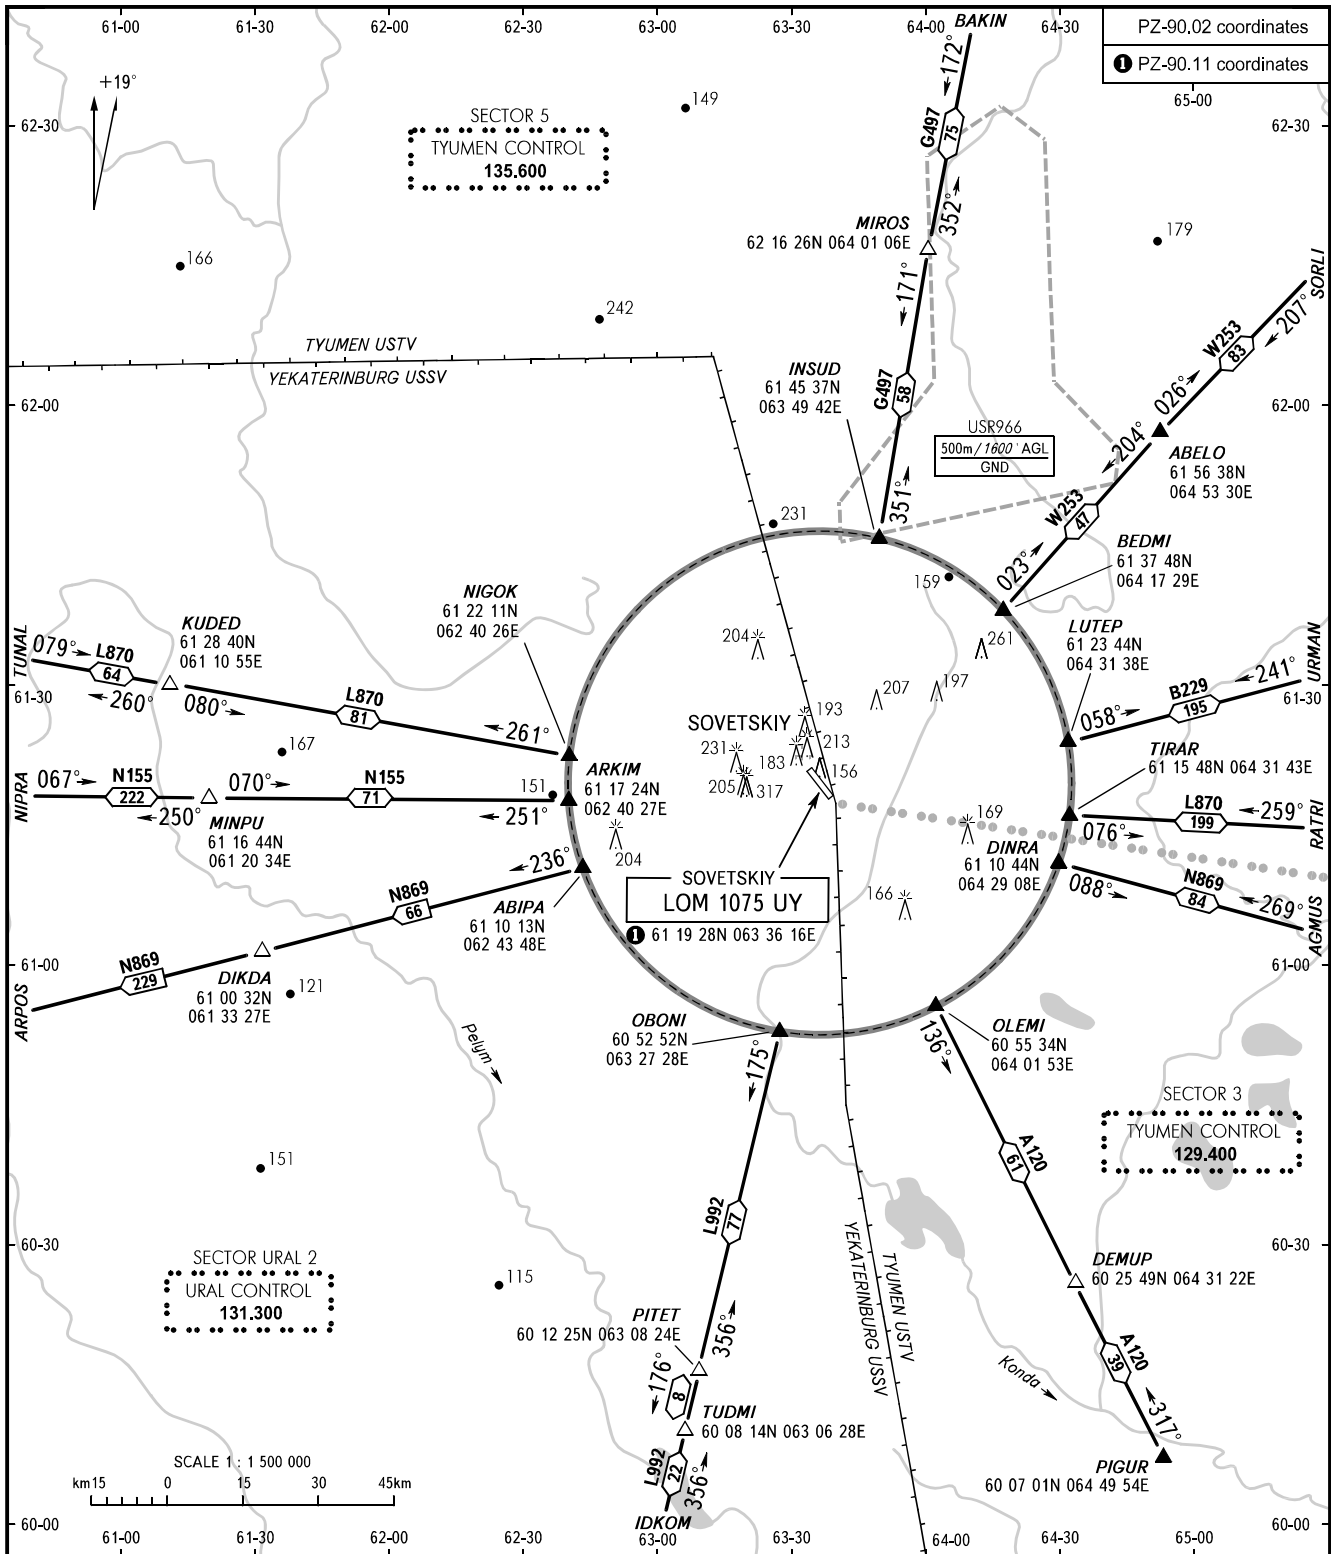

AREA CHART - ICAO

ARRIVAL, DEPARTURE
AND TRANSIT ROUTES

SOVETSKIY, RUSSIA

SOVETSKIY

SOVETSKIY TOWER 120.800

BEARINGS AND TRACKS ARE MAGNETIC
ALTITUDES AND ELEVATIONS IN METRES
DISTANCES IN KILOMETRES

CHANGE: New chart