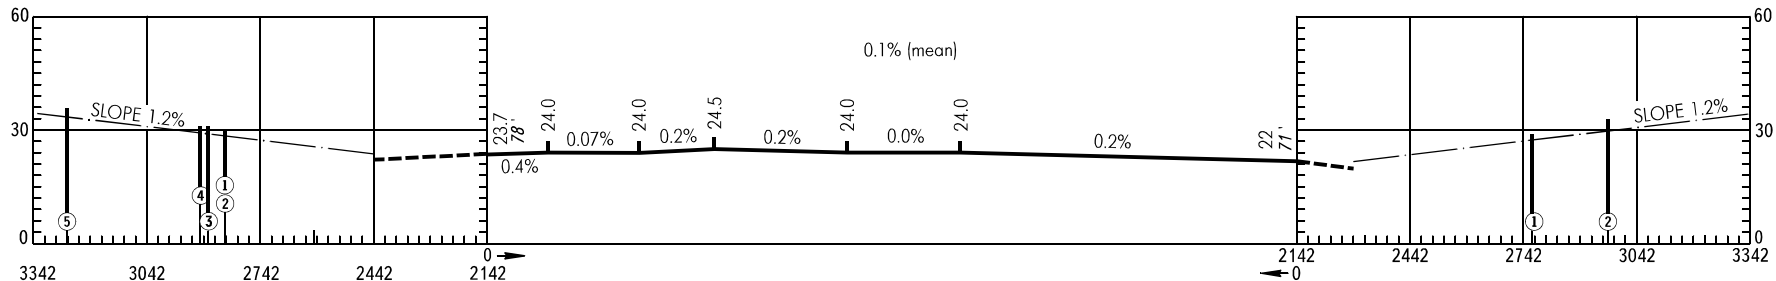

# AERODROME OBSTACLE CHART - ICAO

TYPE **A** (OPERATING LIMITATIONS)

DIMENSIONS IN METRES, ELEVATIONS IN METRES AND *FEET*

**BELOYARSKIY, RUSSIA**  
**BELOYARSKIY**  
**RWY 16/34**

MAGNETIC VARIATION 21°E (2019)

DECLARED DISTANCES		
RWY 16		RWY 34
2142	TAKE-OFF RUN AVAILABLE	2142
2292	TAKE-OFF DISTANCE AVAILABLE	2442
2142	ACCELERATE-STOP DISTANCE AVAILABLE	2142
2142	LANDING DISTANCE AVAILABLE	2142

LEGEND

IDENTIFICATION NUMBER	①
FOREST BELT, FOREST, TREES	🌳
POLE	Λ
ANTENNA, MAST	●

HORIZONTAL SCALE 1 : 20 000