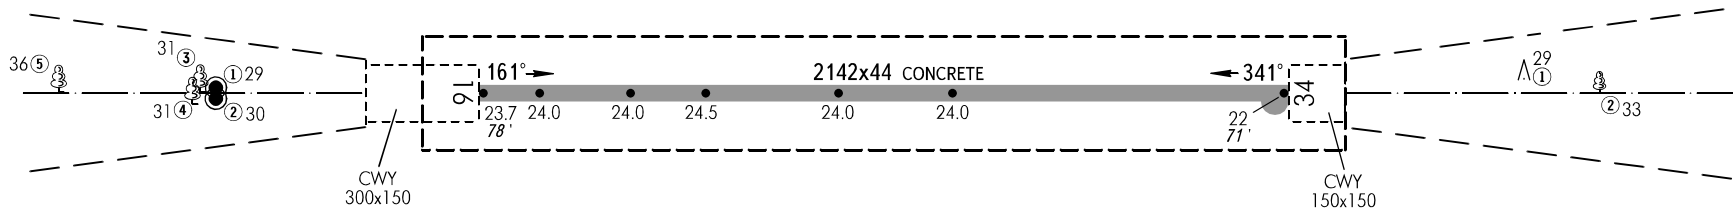

# AERODROME OBSTACLE CHART - ICAO

TYPE **A** (OPERATING LIMITATIONS)

DIMENSIONS IN METRES, ELEVATIONS IN METRES AND *FEET*

**BELOYARSKIY, RUSSIA**  
**BELOYARSKIY**  
**RWY 16/34**

MAGNETIC VARIATION 21°E (2019)

DECLARED DISTANCES		
RWY 16		RWY 34
2142	TAKE-OFF RUN AVAILABLE	2142
2292	TAKE-OFF DISTANCE AVAILABLE	2442
2142	ACCELERATE-STOP DISTANCE AVAILABLE	2142
2142	LANDING DISTANCE AVAILABLE	2142

LEGEND

IDENTIFICATION NUMBER	①
FOREST BELT, FOREST, TREES	🌳
POLE	Λ
ANTENNA, MAST	●

HORIZONTAL SCALE 1 : 20 000