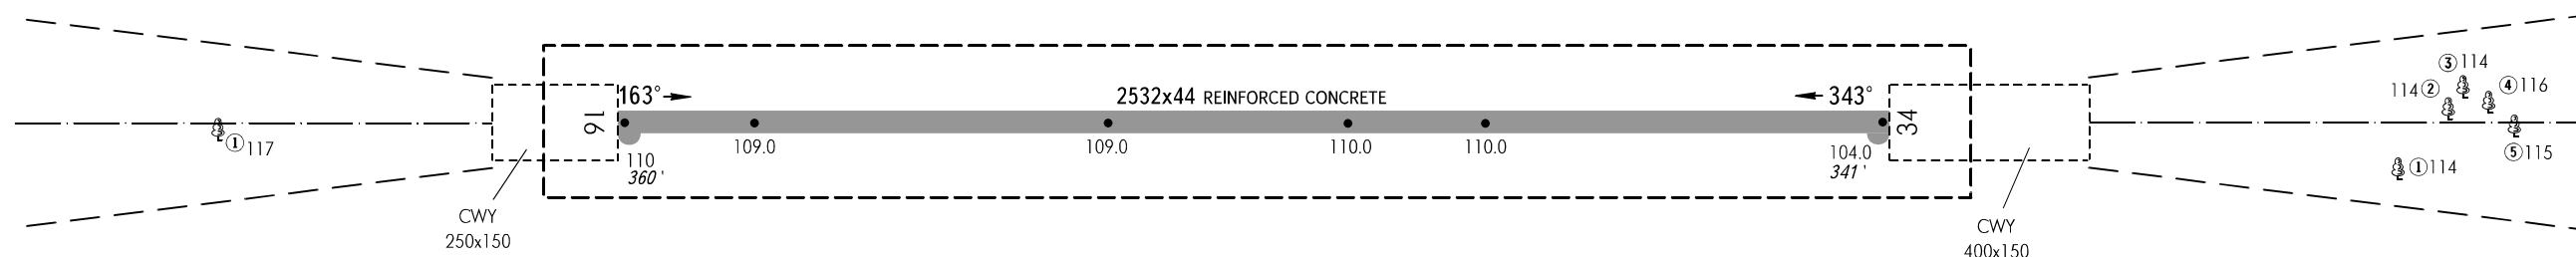

**AERODROME OBSTACLE
CHART - ICAO**

TYPE **A** (OPERATING LIMITATIONS)

DIMENSIONS IN METRES, ELEVATIONS IN METRES AND *FEET*

NYAGAN, RUSSIA
NYAGAN
RWY 16/34

MAGNETIC VARIATION **19°E** 2019

DECLARED DISTANCES		
RWY 16		RWY 34
2532	TAKE-OFF RUN AVAILABLE	2532
2932	TAKE-OFF DISTANCE AVAILABLE	2782
2532	ACCELERATE-STOP DISTANCE AVAILABLE	2532
2532	LANDING DISTANCE AVAILABLE	2532

LEGEND	
IDENTIFICATION NUMBER	①
TREE	🌳