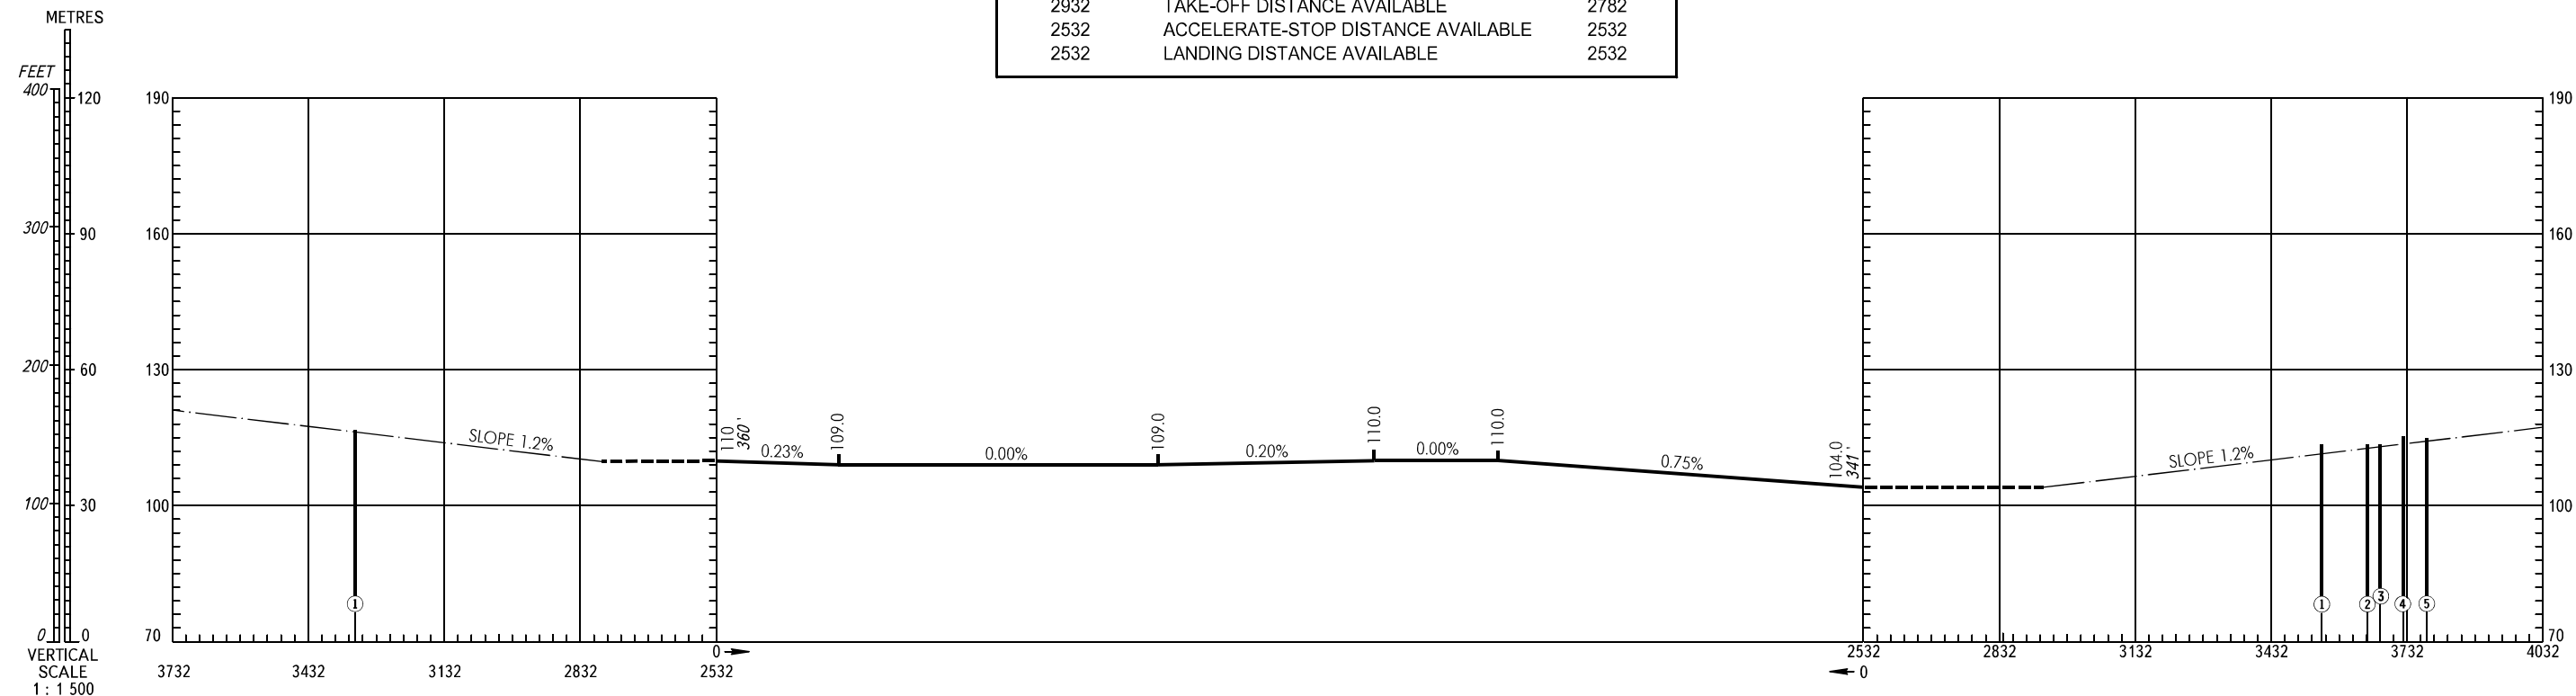

**AERODROME OBSTACLE
CHART - ICAO**

TYPE **A** (OPERATING LIMITATIONS)

DIMENSIONS IN METRES, ELEVATIONS IN METRES AND *FEET*

NYAGAN, RUSSIA
NYAGAN
RWY 16/34

MAGNETIC VARIATION **19°E** 2019

DECLARED DISTANCES		
RWY 16		RWY 34
2532	TAKE-OFF RUN AVAILABLE	2532
2932	TAKE-OFF DISTANCE AVAILABLE	2782
2532	ACCELERATE-STOP DISTANCE AVAILABLE	2532
2532	LANDING DISTANCE AVAILABLE	2532

LEGEND	
IDENTIFICATION NUMBER	①
TREE	🌳