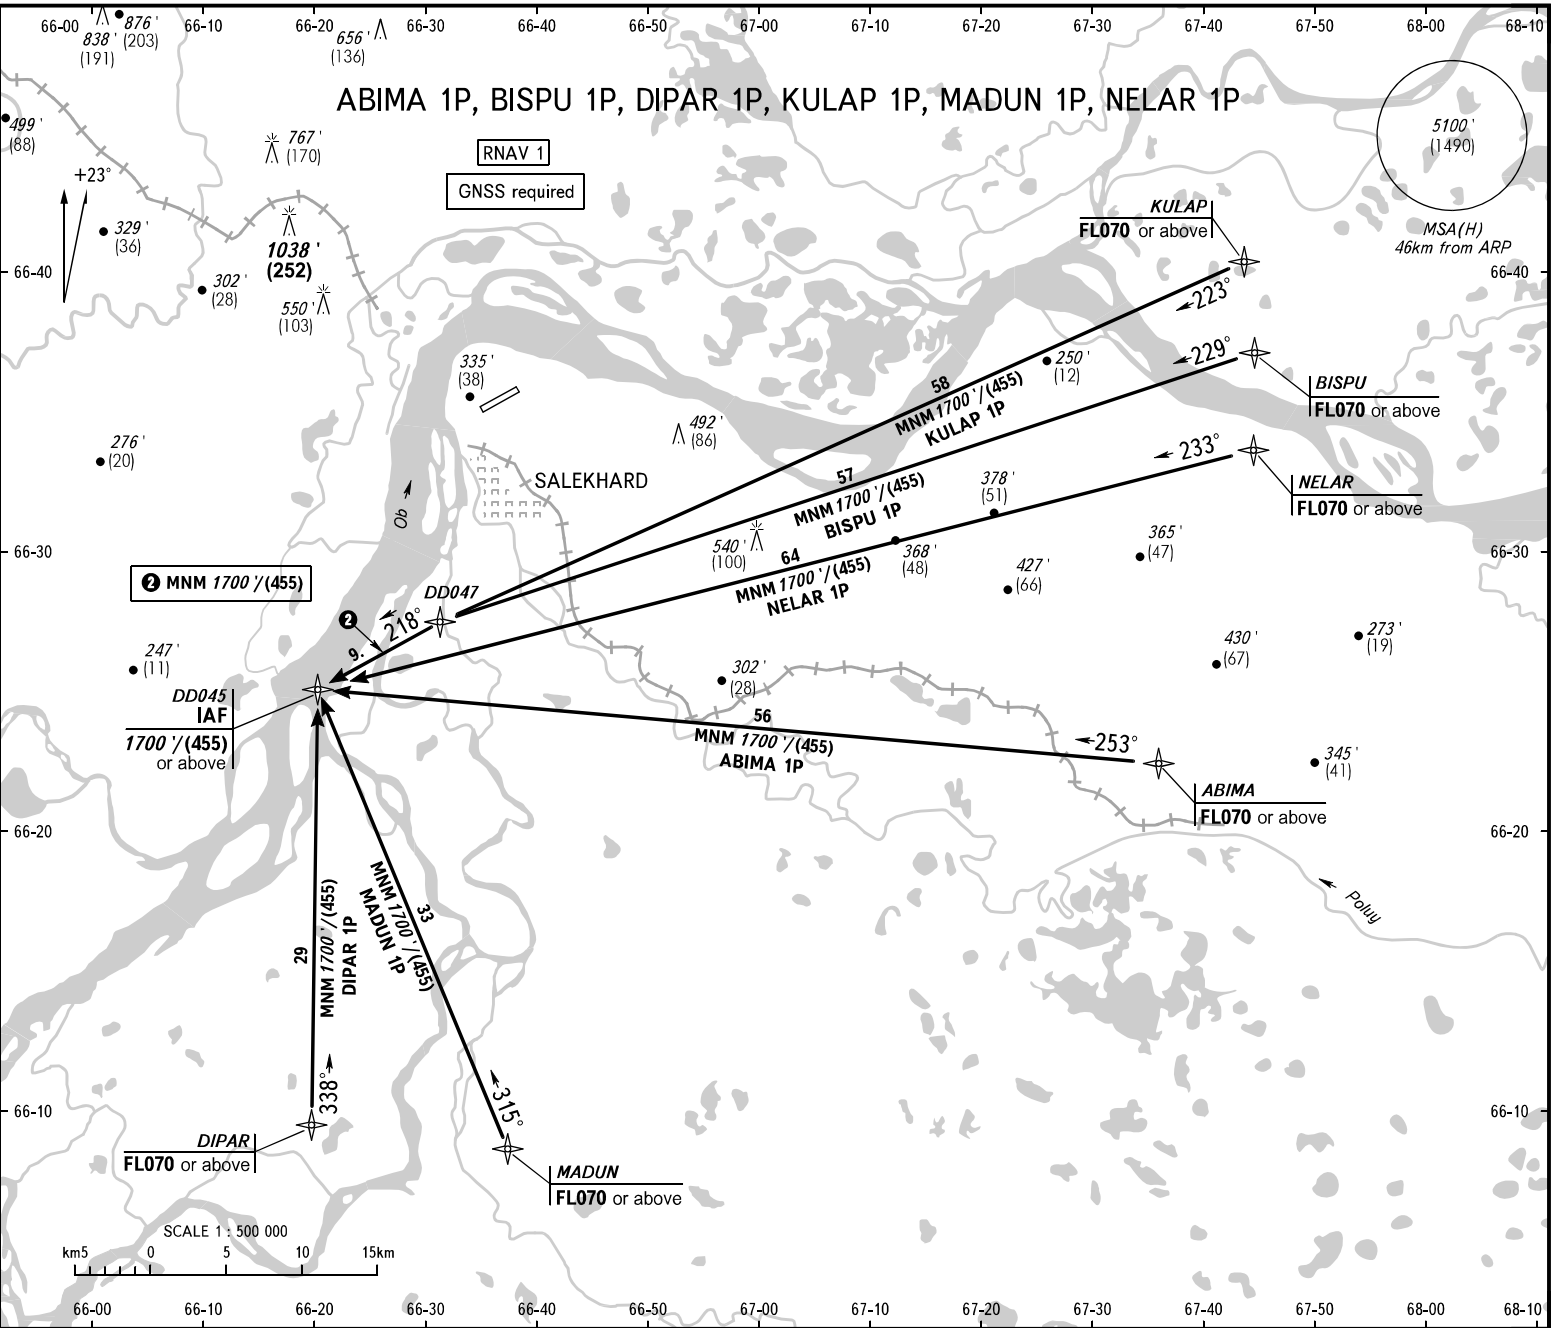

STANDARD ARRIVAL CHART
INSTRUMENT (STAR) - ICAO

TRANSITION
LEVEL: **1**

SALEKHARD, RUSSIA
SALEKHARD
RNAV Rwy 04

KRUG
START
120.800
118.600

BEARINGS AND TRACKS ARE MAGNETIC
ALTITUDES IN FEET
ELEVATIONS IN FEET AND METRES
HEIGHTS IN METRES
DISTANCES IN KILOMETRES

Alt set: -QN(H)/QNH on req.;
-hPa (mm on req.)

1 TRANSITION LEVEL:
 - FLO70 when QNH is 984 hPa (738mm mercury column) or above;
 - FLO80 when QNH is 948 hPa (711mm mercury column) or above,
 but less than 984 hPa (738mm mercury column);
 - FLO90 when QNH is less than 948 hPa (711mm mercury column).