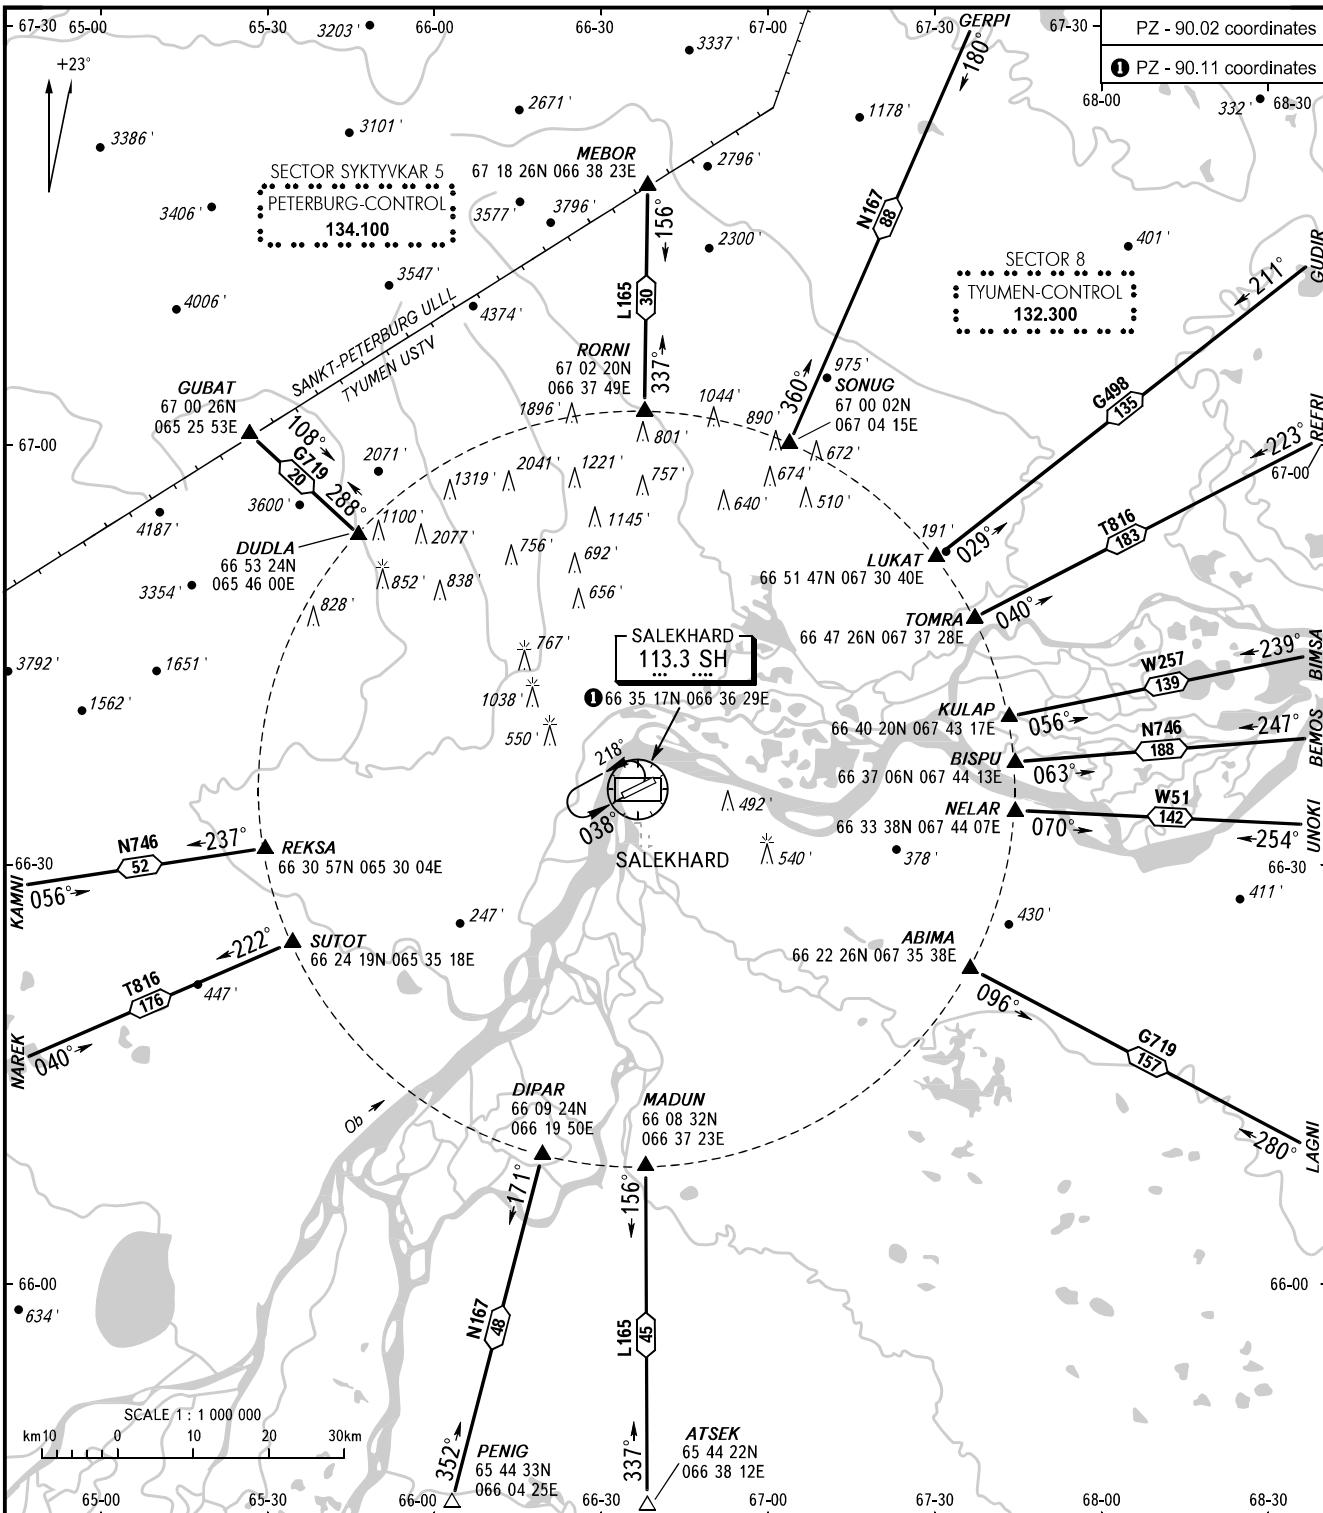

AREA CHART - ICAO

ARRIVAL, DEPARTURE
AND TRANSIT ROUTES

SALEKHARD, RUSSIA

SALEKHARD

KRUG **120.800**
START **118.600**

BEARINGS AND TRACKS ARE MAGNETIC
ALTITUDES AND ELEVATIONS IN FEET
DISTANCES IN KILOMETRES

CHANGE: New chart