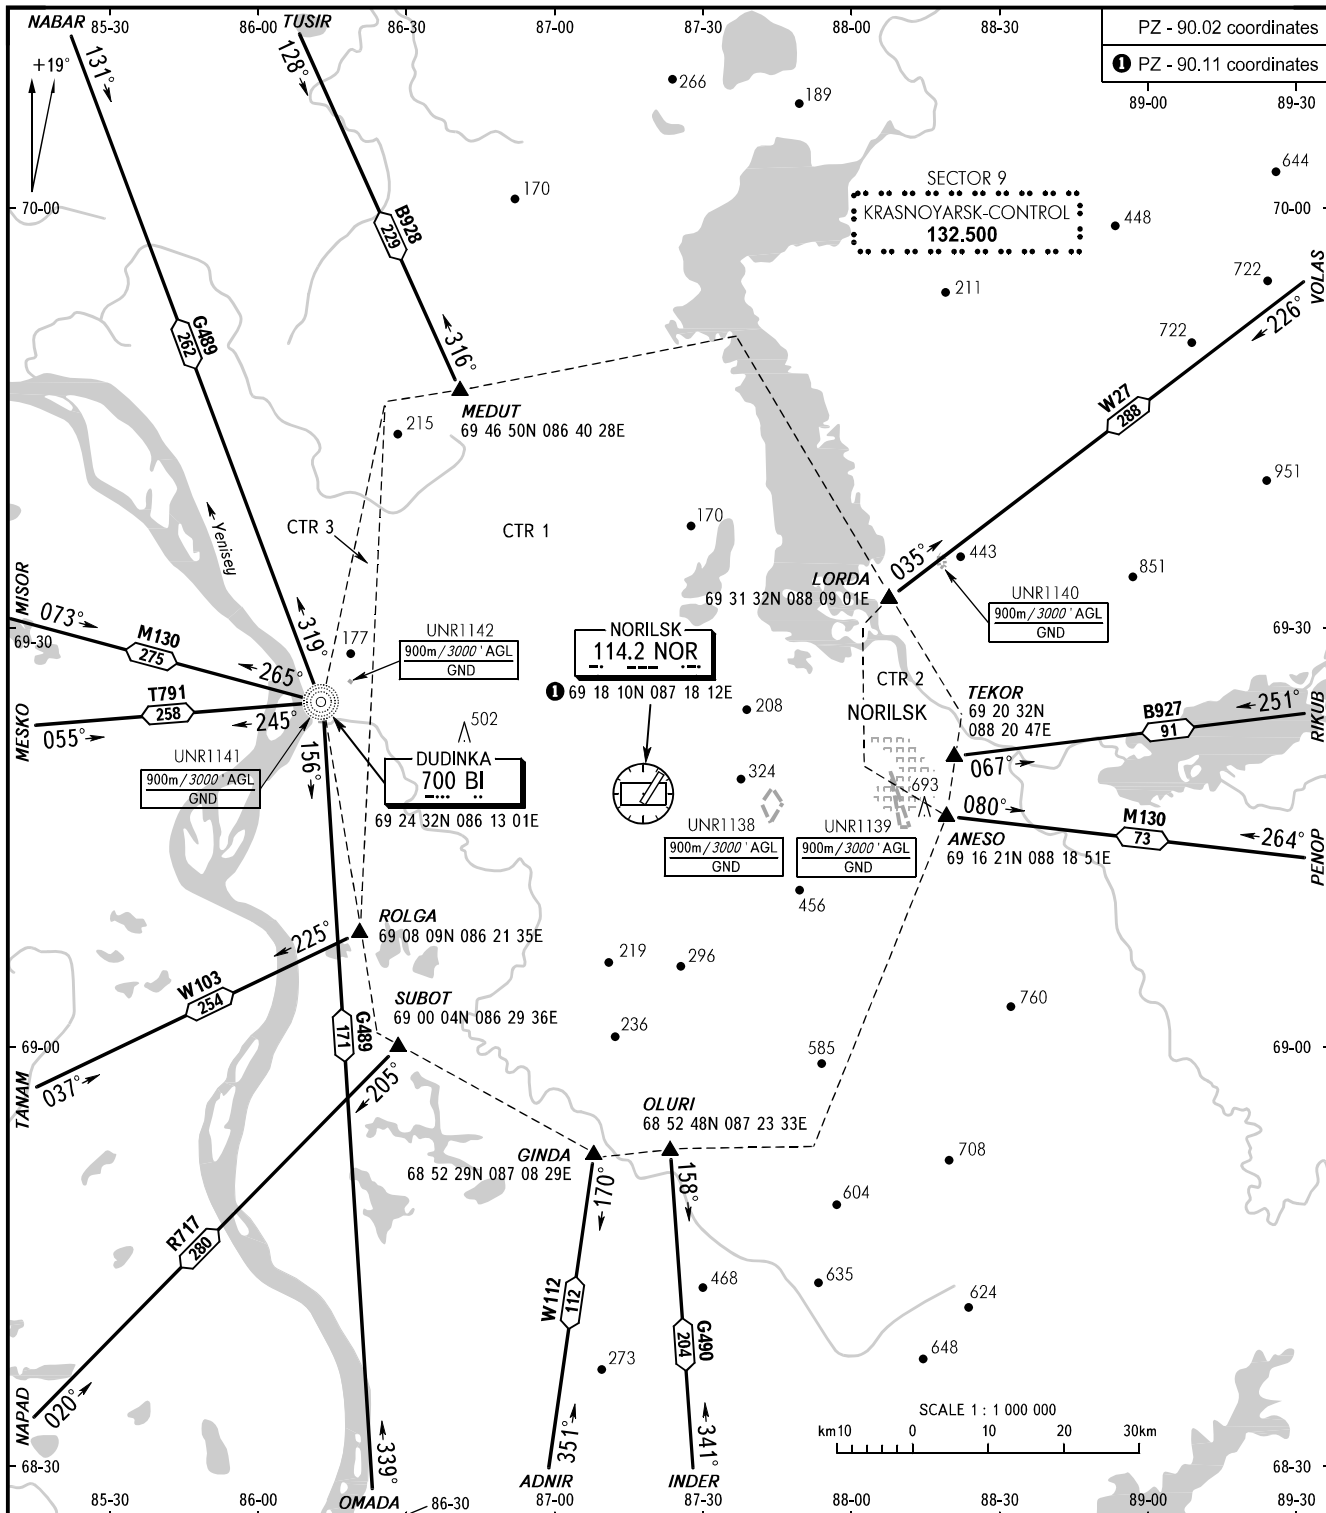

AREA CHART - ICAO

ARRIVAL, DEPARTURE
AND TRANSIT ROUTES

NORILSK, RUSSIA

ALYKEL

PZ - 90.02 coordinates	89-00	89-30
PZ - 90.11 coordinates	89-00	89-30

NORILSK RADAR 120.400

BEARINGS AND TRACKS ARE MAGNETIC
ALTITUDES AND ELEVATIONS IN METRES
DISTANCES IN KILOMETRES

CHANGE: M130, T791