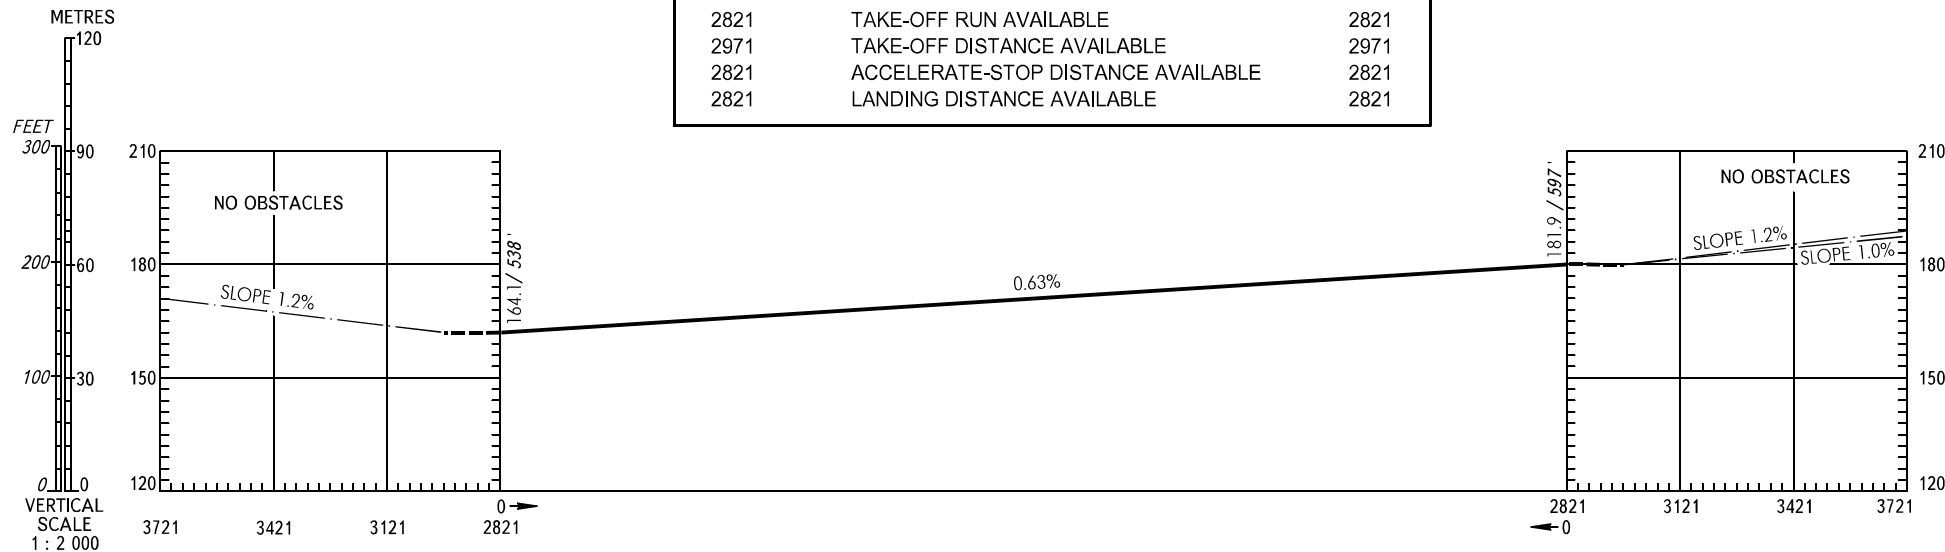

AERODROME OBSTACLE CHART - ICAO

TYPE **A** (OPERATING LIMITATIONS)

DIMENSIONS IN METRES, ELEVATIONS IN METRES AND *FEET*

NORILSK, RUSSIA

ALYKEL
RWY 01/19

MAGNETIC VARIATION **19°B (2018)**

DECLARED DISTANCES		
RWY 01		RWY 19
2821	TAKE-OFF RUN AVAILABLE	2821
2971	TAKE-OFF DISTANCE AVAILABLE	2971
2821	ACCELERATE-STOP DISTANCE AVAILABLE	2821
2821	LANDING DISTANCE AVAILABLE	2821