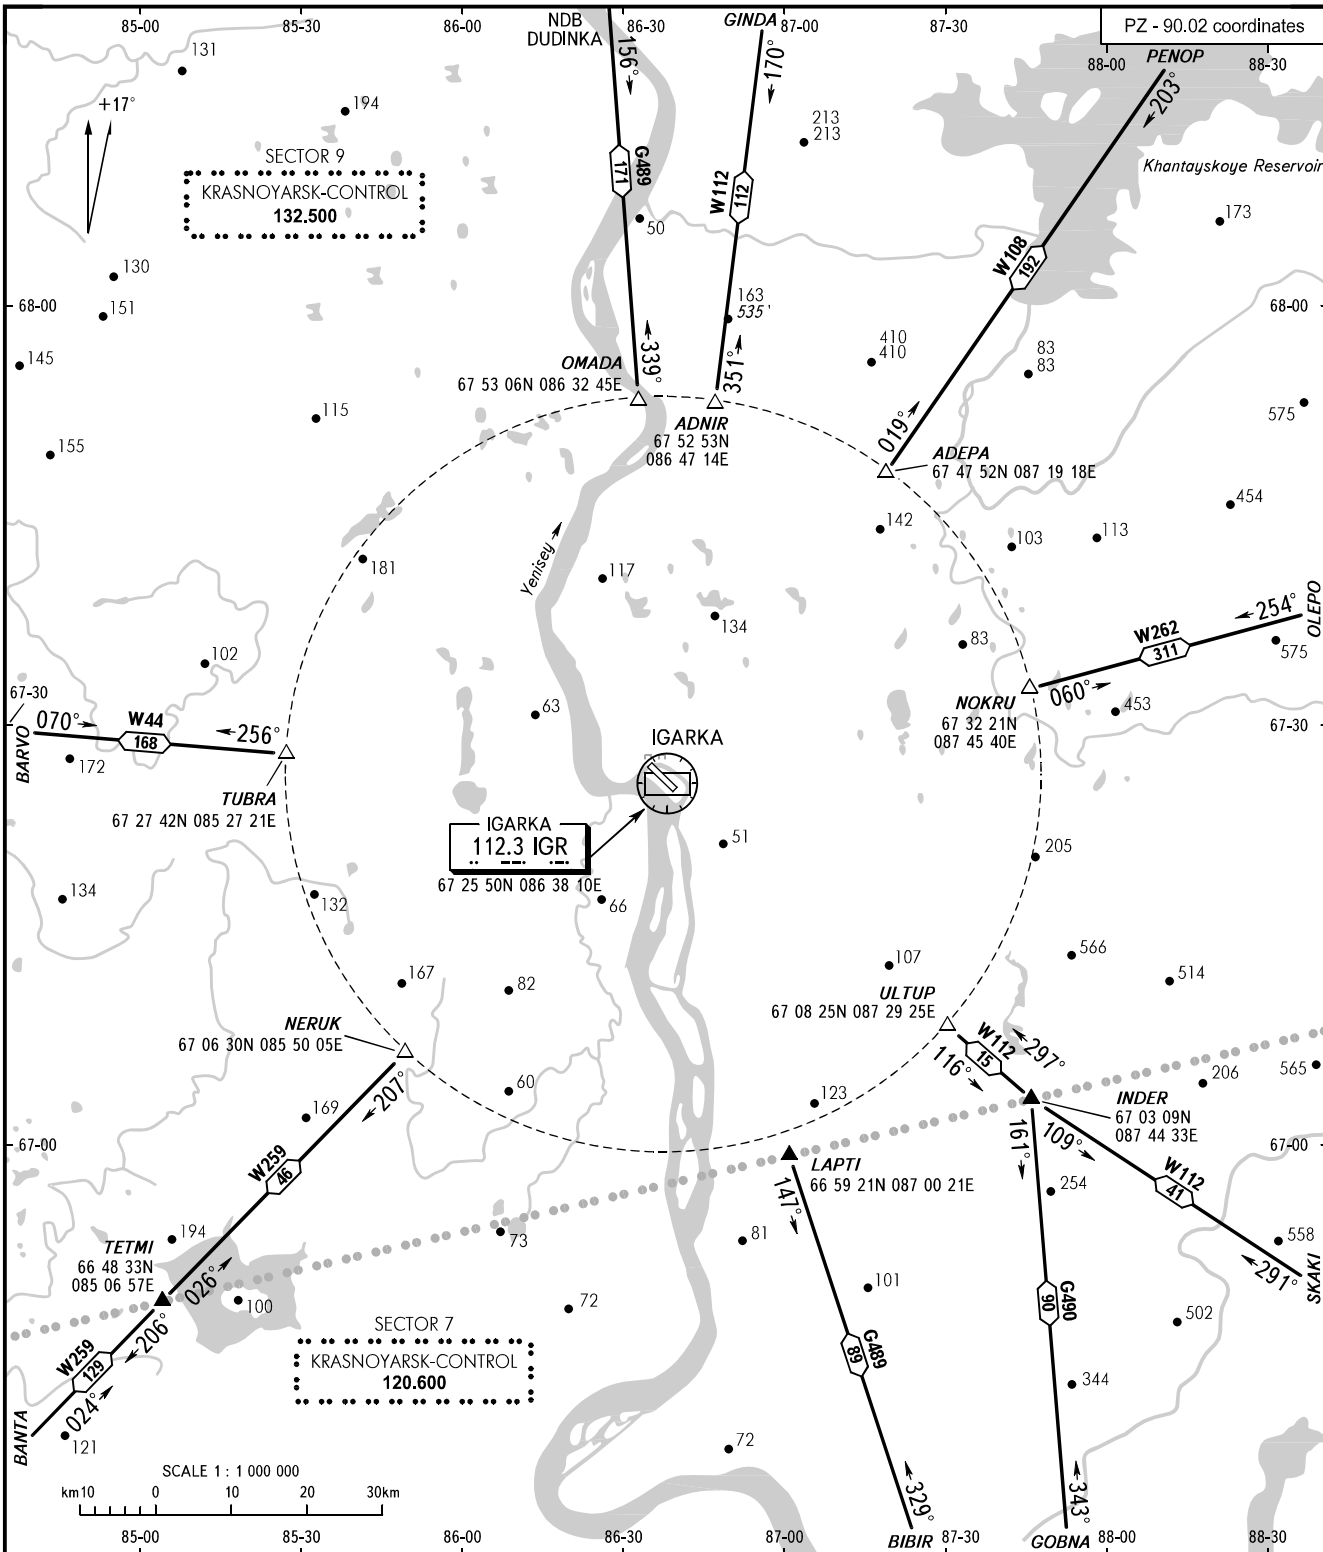

AREA CHART - ICAO

ARRIVAL, DEPARTURE
AND TRANSIT ROUTES

IGARKA, RUSSIA

IGARKA

PODKHOD 124.200

BEARINGS AND TRACKS ARE MAGNETIC
ALTITUDES AND ELEVATIONS IN METRES AND FEET
DISTANCES IN KILOMETRES

CHANGE: New chart