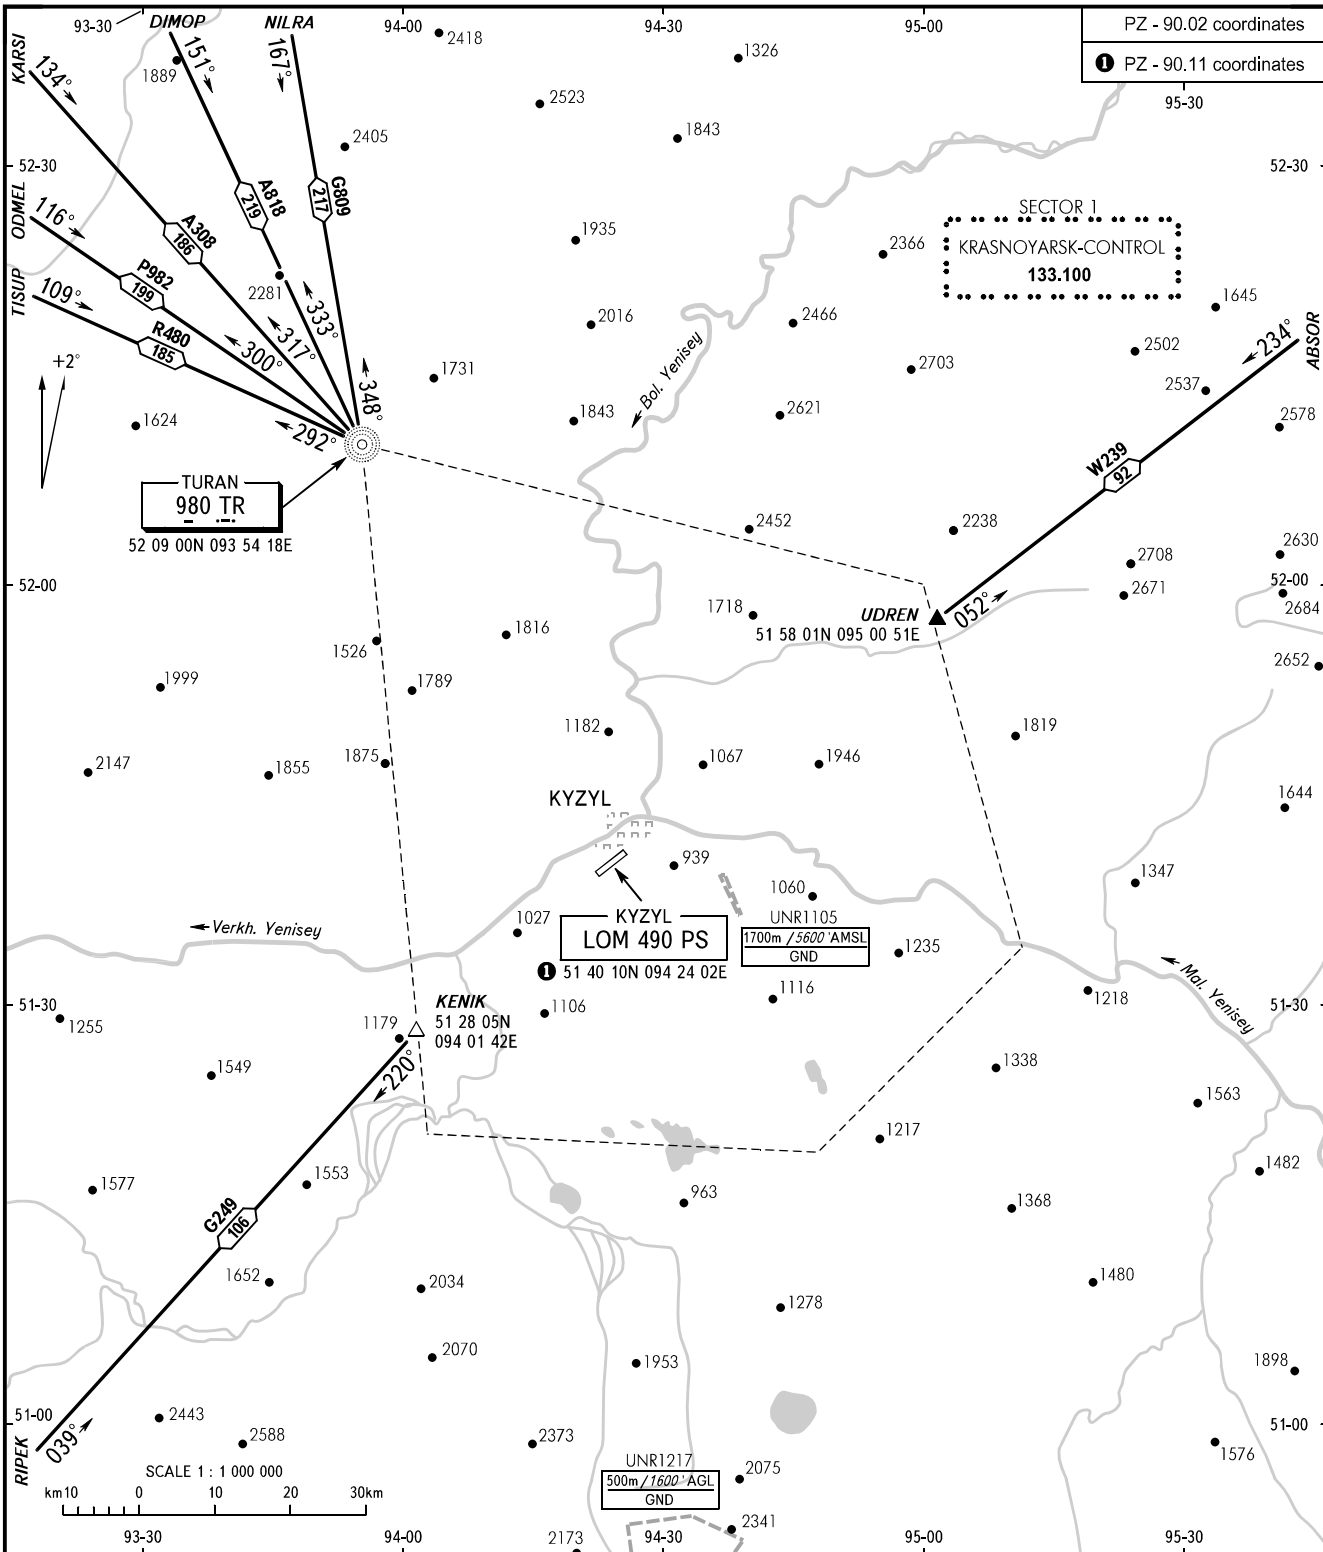

AREA CHART ICAO

ARRIVAL, DEPARTURE
AND TRANSIT ROUTES

KYZYL, RUSSIA

KYZYL

TOWER 120.700

BEARINGS AND TRACKS ARE MAGNETIC
ALTITUDES, HEIGHTS AND ELEVATIONS IN METRES
DISTANCES IN KILOMETRES

CHANGE: New chart