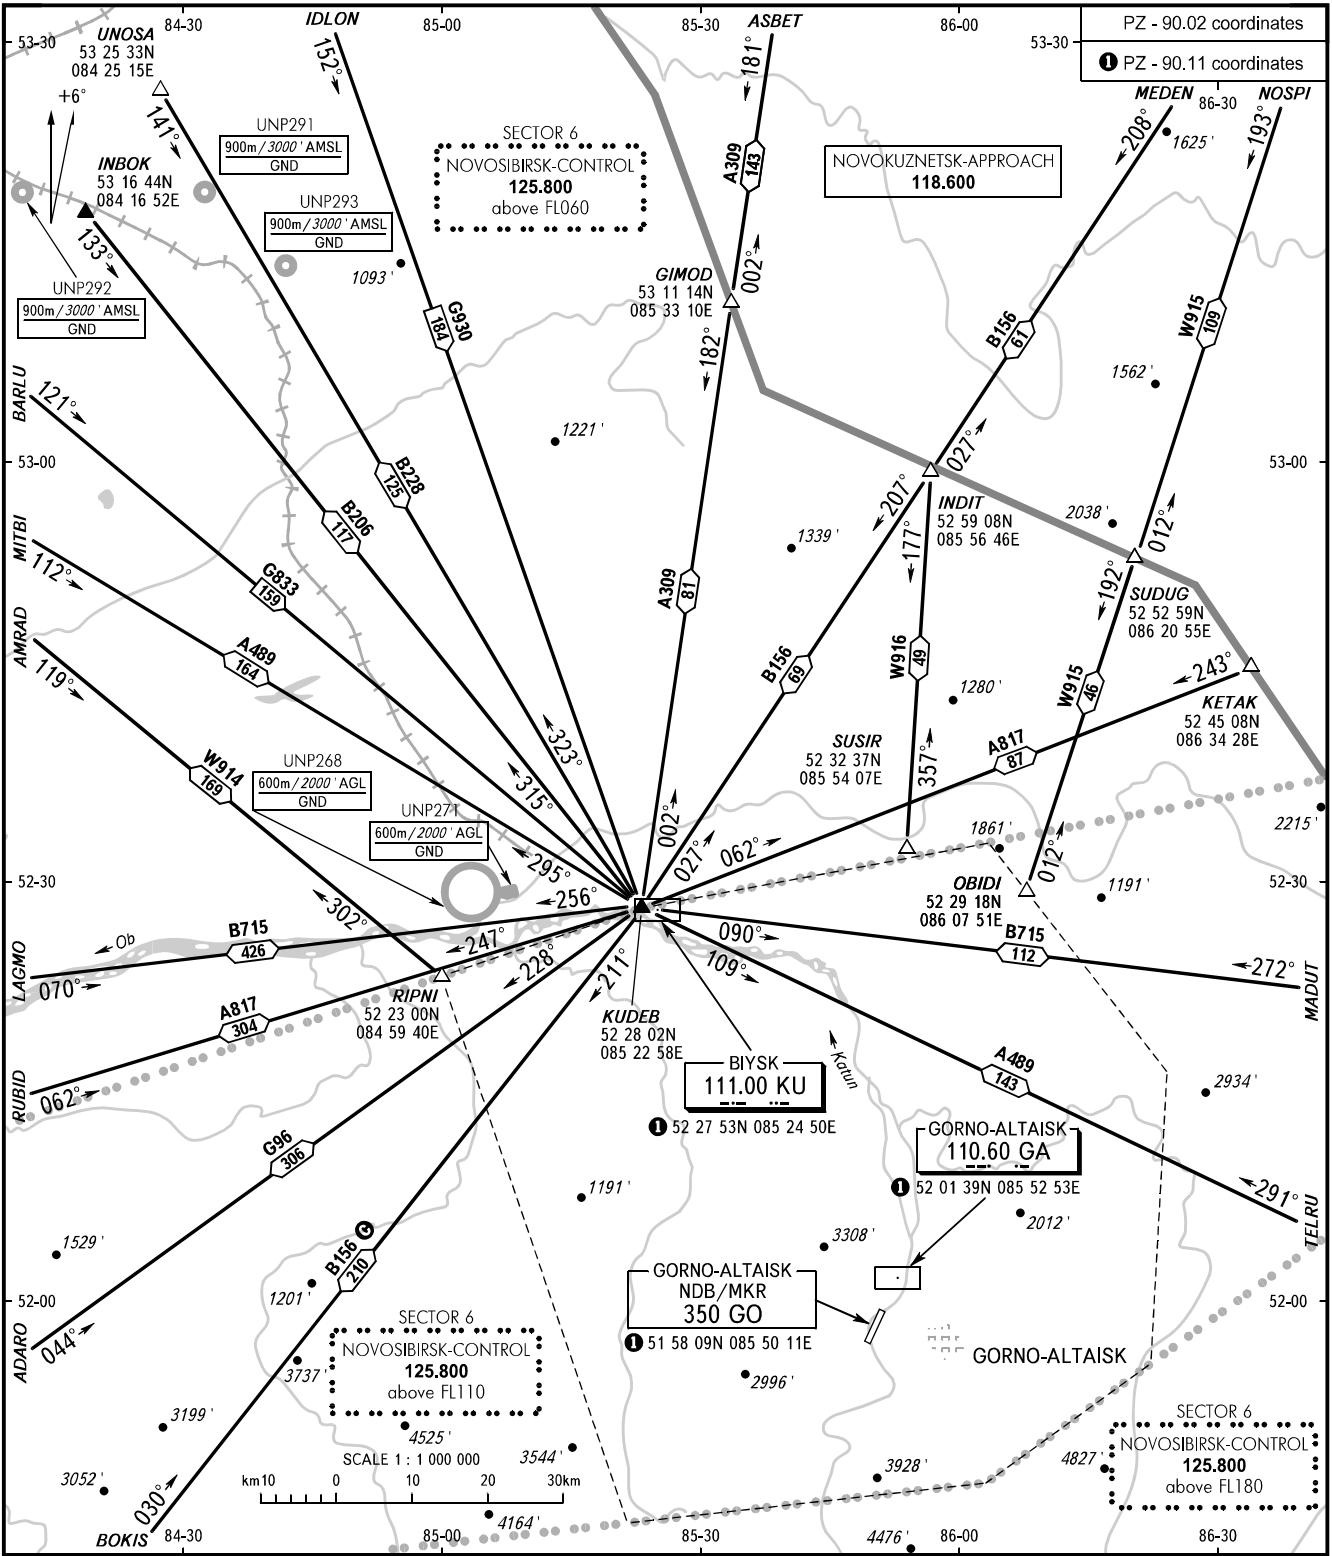

AREA CHART - ICAO

ARRIVAL, DEPARTURE
AND TRANSIT ROUTES

GORNO-ALTAISK, RUSSIA

GORNO-ALTAISK

CHANGE: New chart

BEARINGS AND TRACKS ARE MAGNETIC
ALTITUDES AND ELEVATIONS IN FEET
DISTANCES IN KILOMETRES