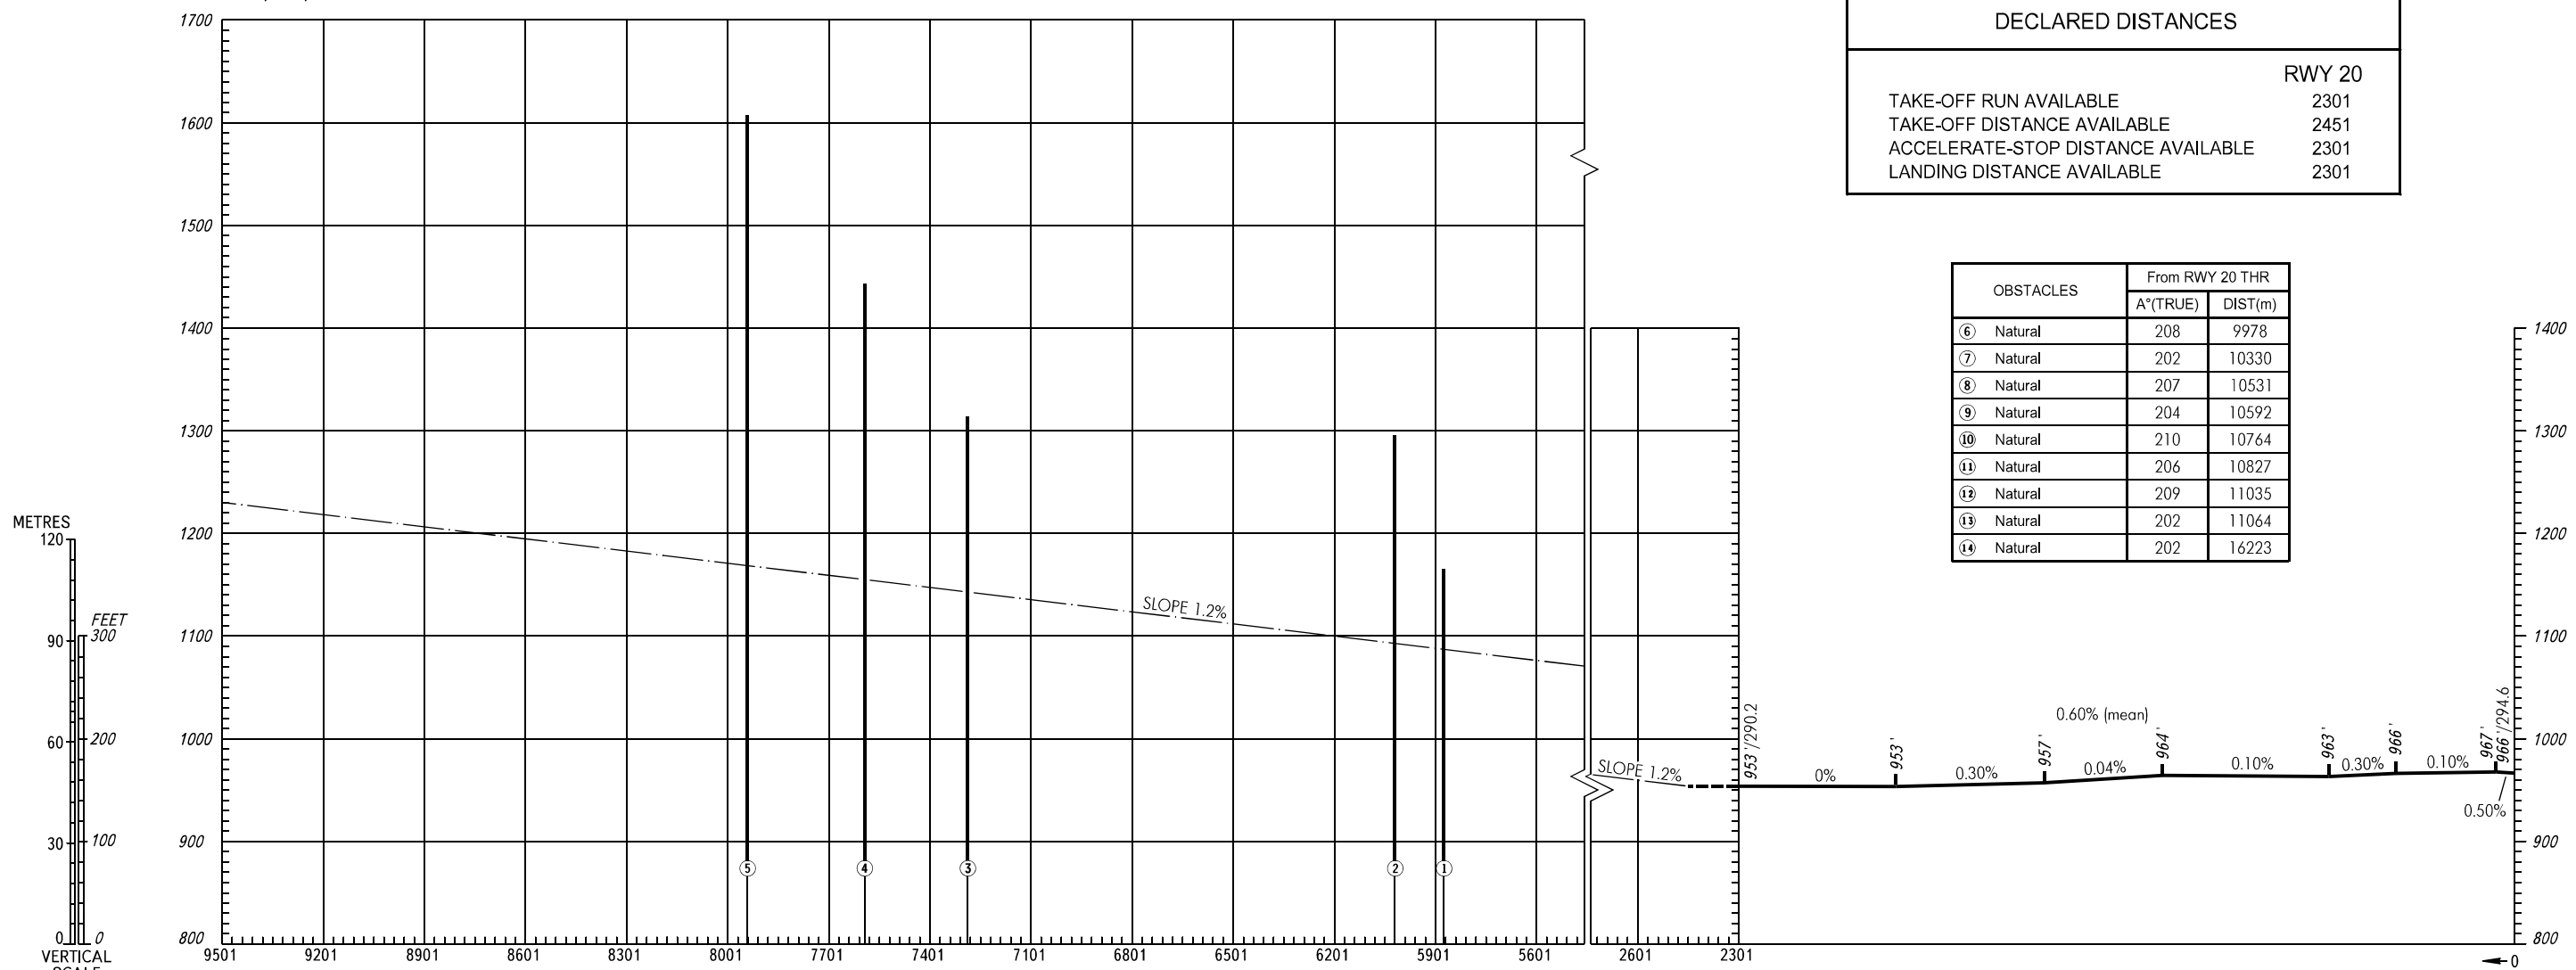

AERODROME OBSTACLE
CHART - ICAO

TYPE **A** (OPERATING LIMITATIONS)

DIMENSIONS IN METRES, ELEVATIONS IN *FEET*

GORNO-ALTAISK, RUSSIA
GORNO-ALTAISK
RWY 20

MAGNETIC VARIATION **6°E** (2021)

DECLARED DISTANCES	
TAKE-OFF RUN AVAILABLE	RWY 20 2301
TAKE-OFF DISTANCE AVAILABLE	2451
ACCELERATE-STOP DISTANCE AVAILABLE	2301
LANDING DISTANCE AVAILABLE	2301

OBSTACLES	From RWY 20 THR	
	A*(TRUE)	DIST(m)
⑥ Natural	208	9978
⑦ Natural	202	10330
⑧ Natural	207	10531
⑨ Natural	204	10592
⑩ Natural	210	10764
⑪ Natural	206	10827
⑫ Natural	209	11035
⑬ Natural	202	11064
⑭ Natural	202	16223

LEGEND	
IDENTIFICATION NUMBER	①
NATURAL OBSTACLE	•