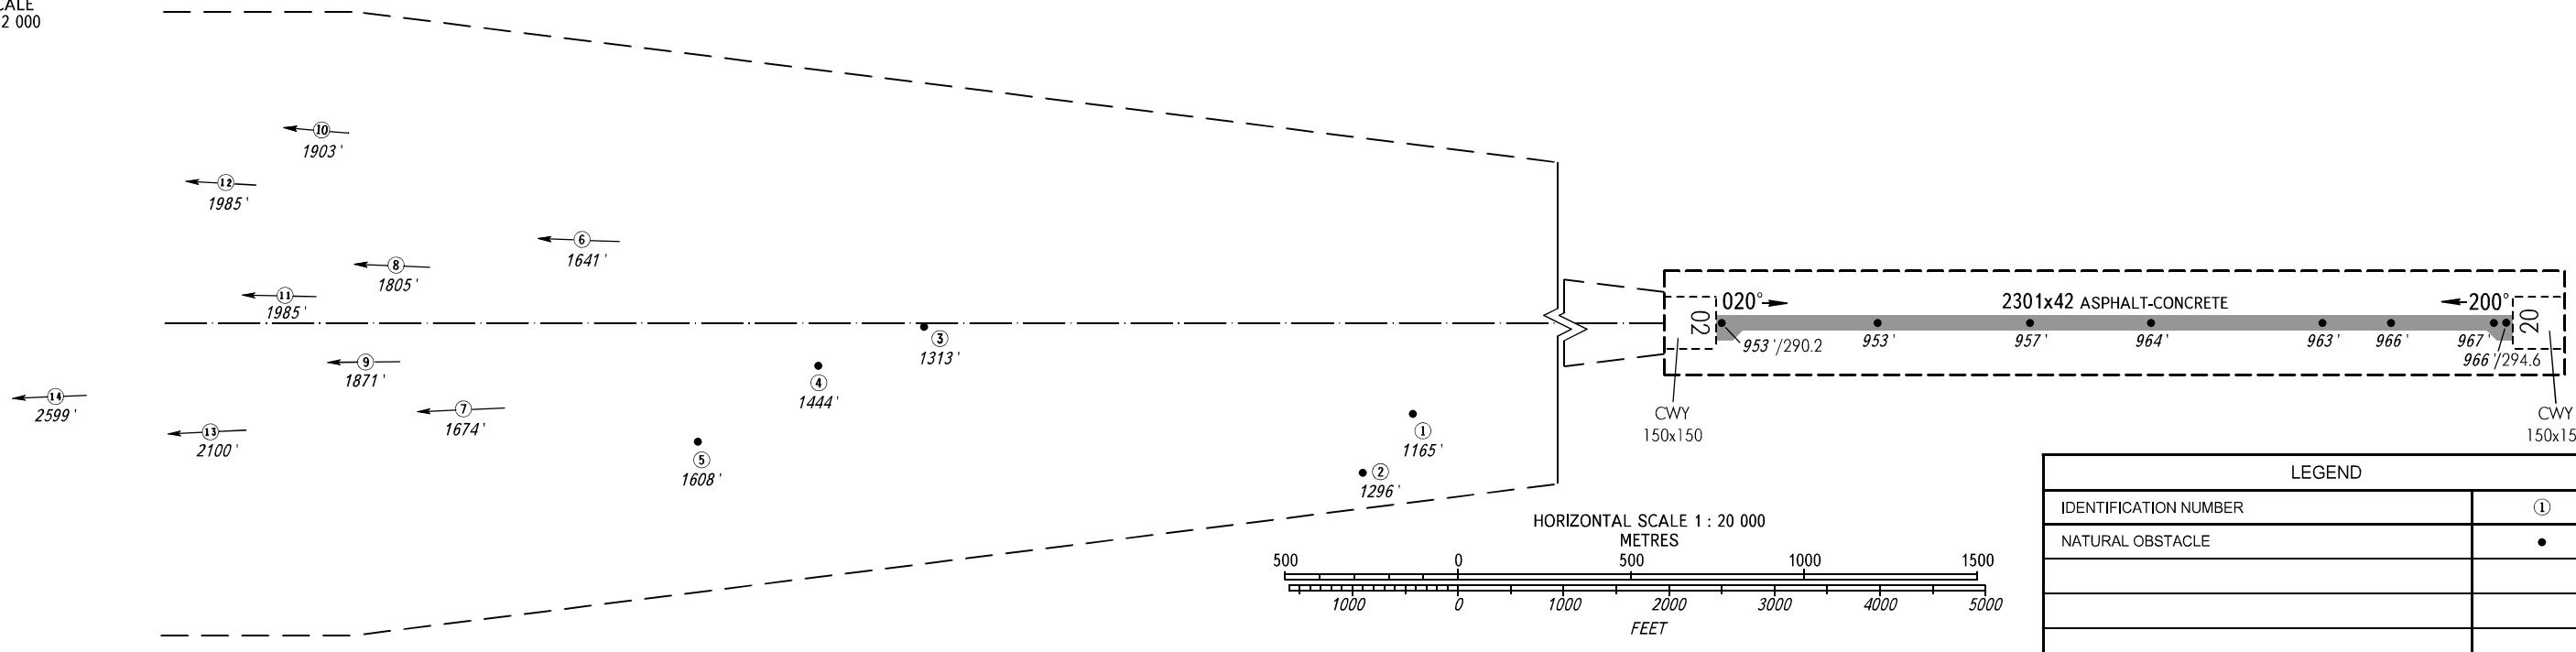

AERODROME OBSTACLE
CHART - ICAO

TYPE **A** (OPERATING LIMITATIONS)

DIMENSIONS IN METRES, ELEVATIONS IN *FEET*

GORNO-ALTAISK, RUSSIA
GORNO-ALTAISK
RWY 20

MAGNETIC VARIATION **6°E** (2021)

DECLARED DISTANCES	
TAKE-OFF RUN AVAILABLE	RWY 20 2301
TAKE-OFF DISTANCE AVAILABLE	2451
ACCELERATE-STOP DISTANCE AVAILABLE	2301
LANDING DISTANCE AVAILABLE	2301

OBSTACLES	From RWY 20 THR	
	A*(TRUE)	DIST(m)
⑥ Natural	208	9978
⑦ Natural	202	10330
⑧ Natural	207	10531
⑨ Natural	204	10592
⑩ Natural	210	10764
⑪ Natural	206	10827
⑫ Natural	209	11035
⑬ Natural	202	11064
⑭ Natural	202	16223

LEGEND	
IDENTIFICATION NUMBER	①
NATURAL OBSTACLE	•