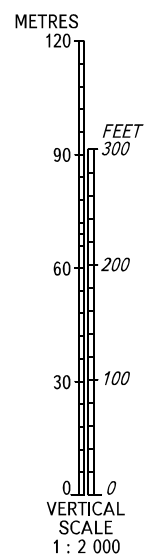

AERODROME OBSTACLE
CHART - ICAO

TYPE **A** (OPERATING LIMITATIONS)

DIMENSIONS IN METRES, ELEVATIONS IN *FEET*

GORNO-ALTAISK, RUSSIA
GORNO-ALTAISK
RWY 20

MAGNETIC VARIATION **6°E** (2021)

DECLARED DISTANCES	
TAKE-OFF RUN AVAILABLE	RWY 20 2301
TAKE-OFF DISTANCE AVAILABLE	2451
ACCELERATE-STOP DISTANCE AVAILABLE	2301
LANDING DISTANCE AVAILABLE	2301

OBSTACLES	From RWY 20 THR	
	A*(TRUE)	DIST(m)
⑥ Natural	208	9978
⑦ Natural	202	10330
⑧ Natural	207	10531
⑨ Natural	204	10592
⑩ Natural	210	10764
⑪ Natural	206	10827
⑫ Natural	209	11035
⑬ Natural	202	11064
⑭ Natural	202	16223