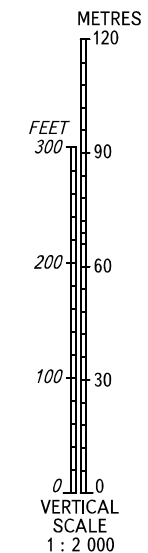

AERODROME OBSTACLE
CHART - ICAO

TYPE **A** (OPERATING LIMITATIONS)

DIMENSIONS IN METRES, ELEVATIONS IN FEET

GORNO-ALTAISK, RUSSIA
GORNO-ALTAISK
RWY 02

MAGNETIC VARIATION 6°E (2021)

DECLARED DISTANCES	
RWY 02	
2301	TAKE-OFF RUN AVAILABLE
2451	TAKE-OFF DISTANCE AVAILABLE
2301	ACCELERATE-STOP DISTANCE AVAILABLE
2301	LANDING DISTANCE AVAILABLE

⑤ 1067'
⑥ 1132'
⑦ 1198'

LEGEND

IDENTIFICATION NUMBER	①
TREE	🌳
NATURAL OBSTACLE	•