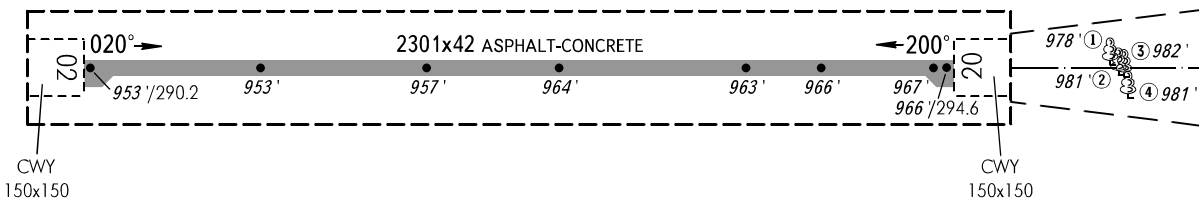

AERODROME OBSTACLE
CHART - ICAO

TYPE **A** (OPERATING LIMITATIONS)

DIMENSIONS IN METRES, ELEVATIONS IN FEET

GORNO-ALTAISK, RUSSIA
GORNO-ALTAISK
RWY 02

MAGNETIC VARIATION 6°E (2021)

DECLARED DISTANCES	
RWY 02	
2301	TAKE-OFF RUN AVAILABLE
2451	TAKE-OFF DISTANCE AVAILABLE
2301	ACCELERATE-STOP DISTANCE AVAILABLE
2301	LANDING DISTANCE AVAILABLE

⑤ 1067'
⑥ 1132'
⑦ 1198'

LEGEND

IDENTIFICATION NUMBER	①
TREE	🌳
NATURAL OBSTACLE	•