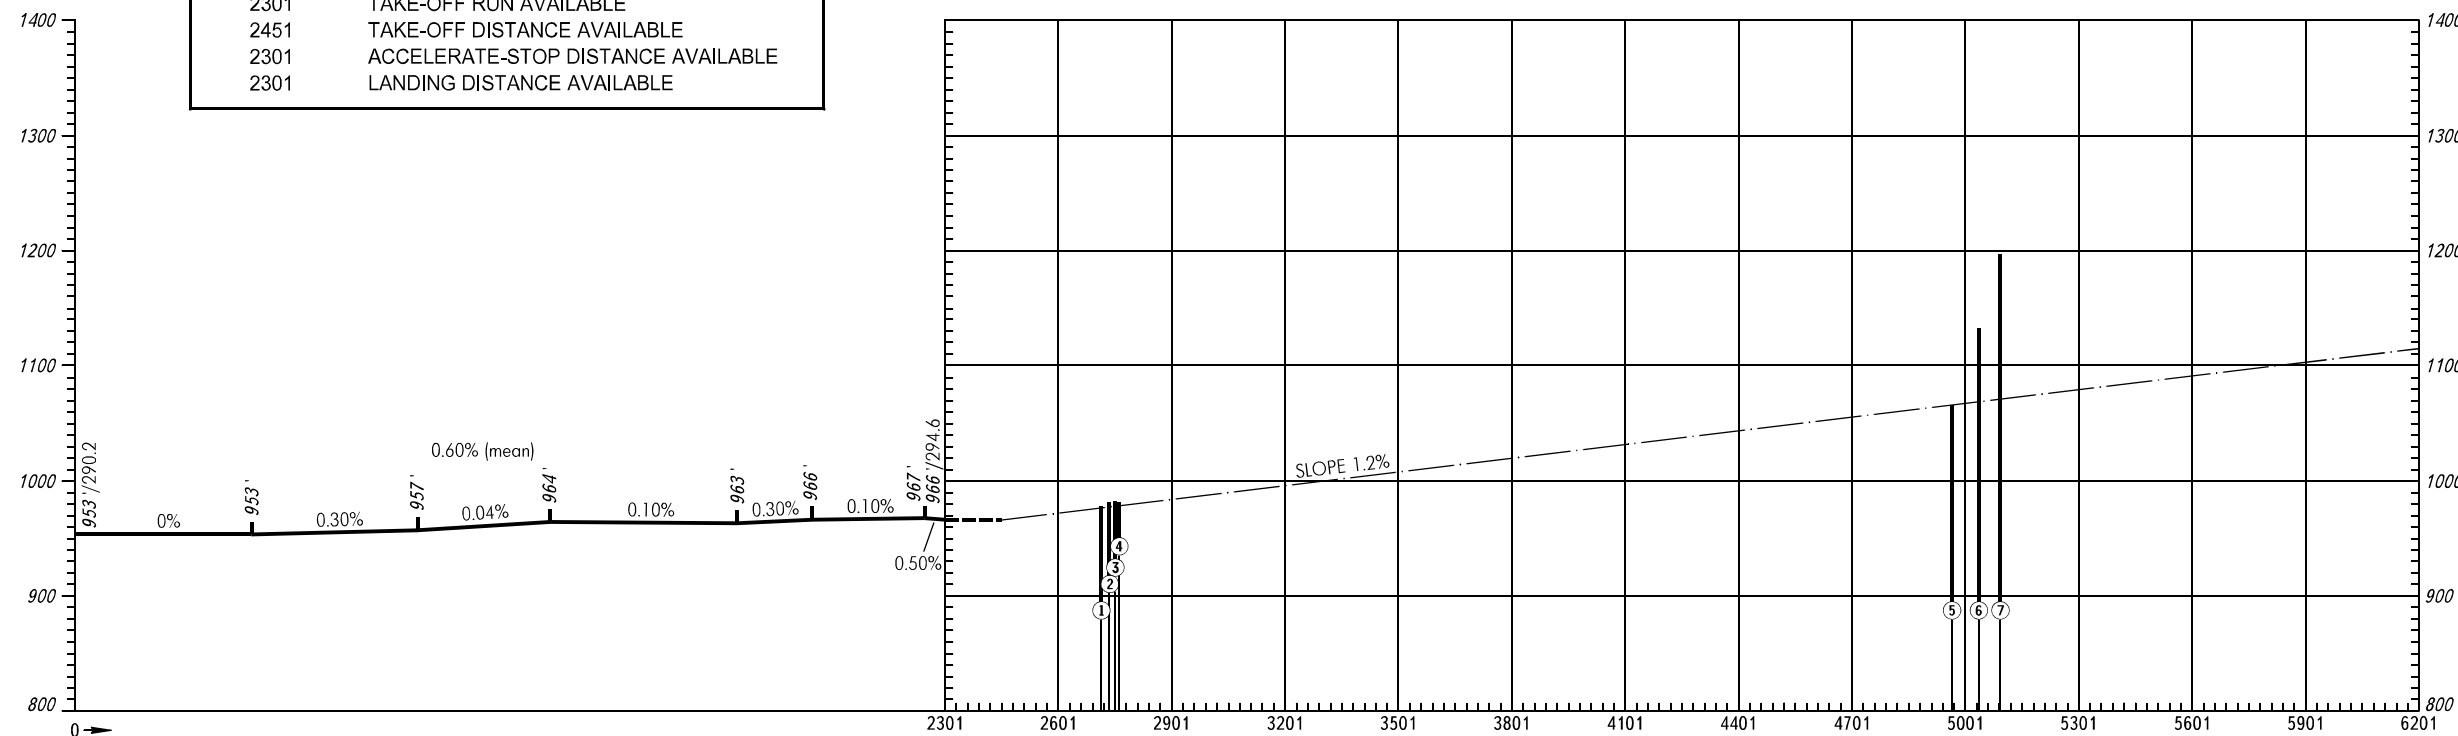

AERODROME OBSTACLE
CHART - ICAO

TYPE **A** (OPERATING LIMITATIONS)

DIMENSIONS IN METRES, ELEVATIONS IN FEET

GORNO-ALTAISK, RUSSIA
GORNO-ALTAISK
RWY 02

MAGNETIC VARIATION 6°E (2021)

DECLARED DISTANCES	
RWY 02	
2301	TAKE-OFF RUN AVAILABLE
2451	TAKE-OFF DISTANCE AVAILABLE
2301	ACCELERATE-STOP DISTANCE AVAILABLE
2301	LANDING DISTANCE AVAILABLE

⑤ 1067'
⑥ 1132'
⑦ 1198'

LEGEND

IDENTIFICATION NUMBER	①
TREE	🌳
NATURAL OBSTACLE	•