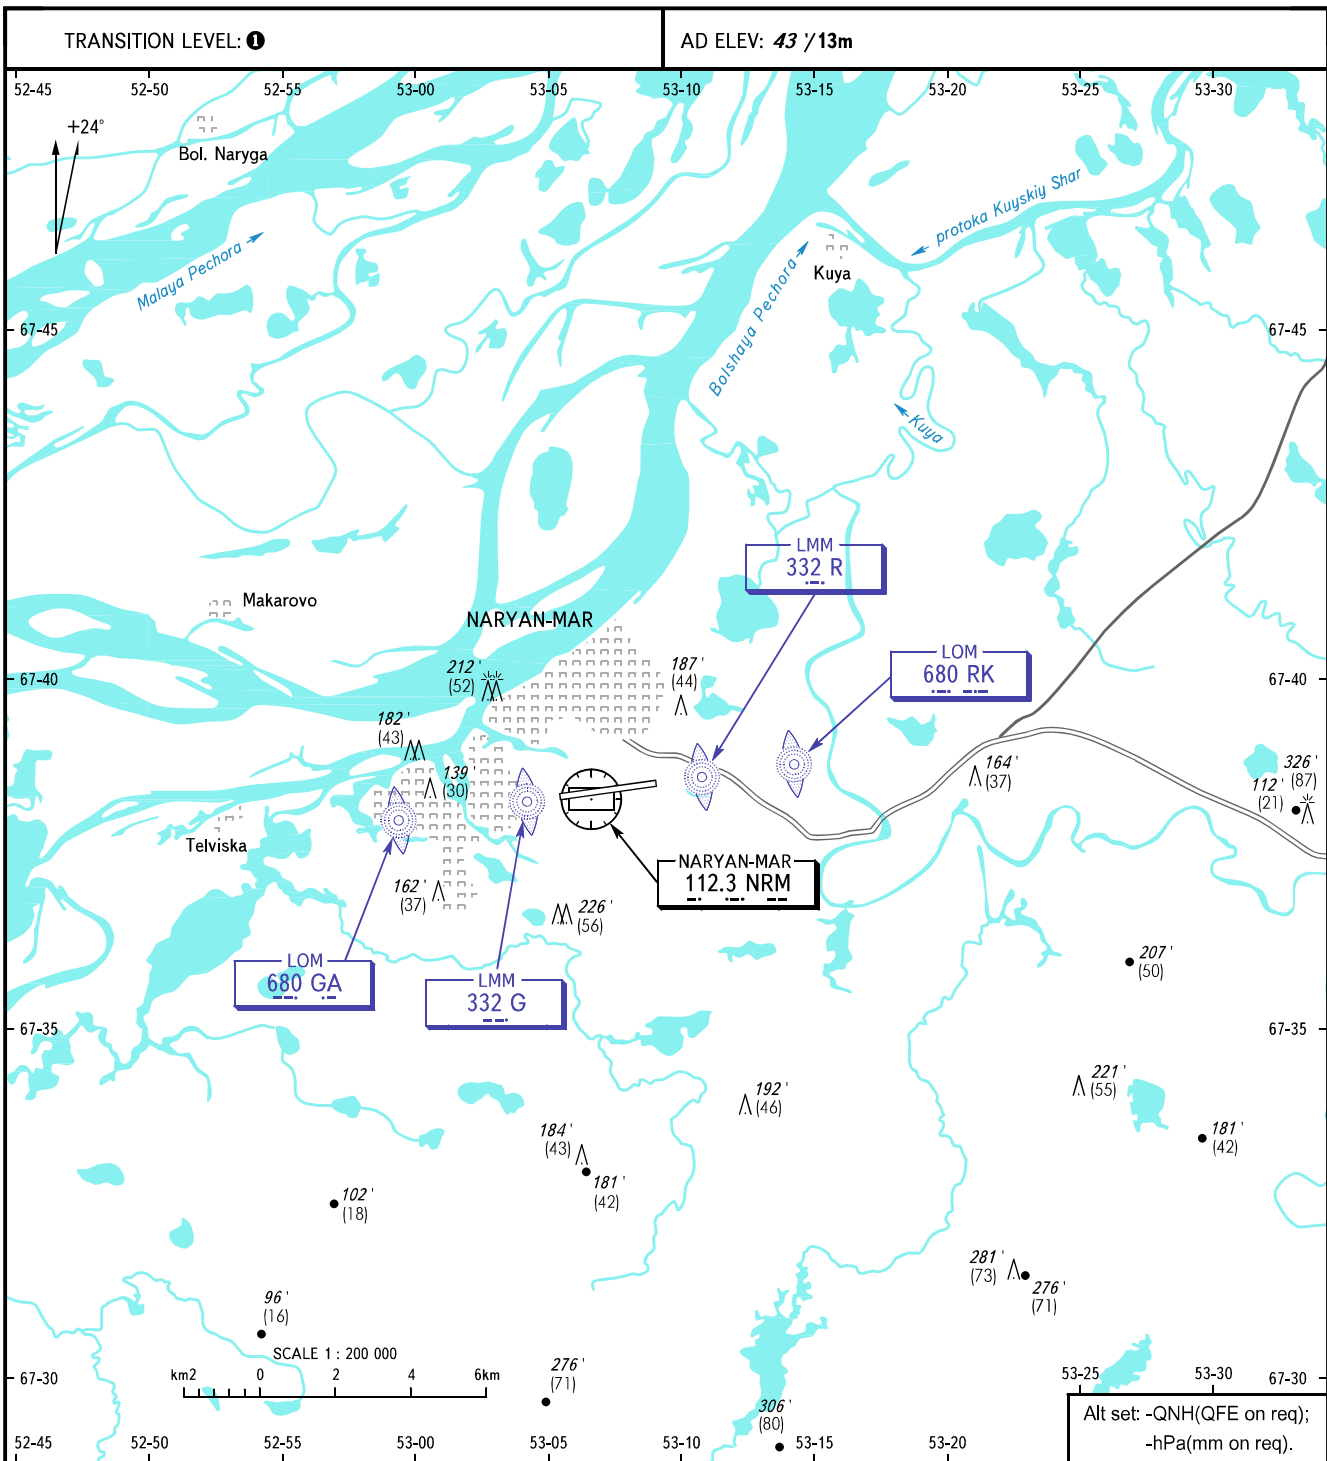

VISUAL
APPROACH
CHART - ICAO

VYSHKA 127.000

NARYAN-MAR, RUSSIA
NARYAN-MAR
RWY 06/24

Alt set: -QNH(QFE on req);
-hPa(mm on req).

- ① TRANSITION LEVEL:
- FL050 when QNH is 1013 hPa (760mm mercury column) or above;
 - FL060 when QNH is 977 hPa (733mm mercury column) or above, but less than 1013 hPa (760mm mercury column);
 - FL070 when QNH is less than 977 hPa (733mm mercury column).

CHANGE: Heading, HGT