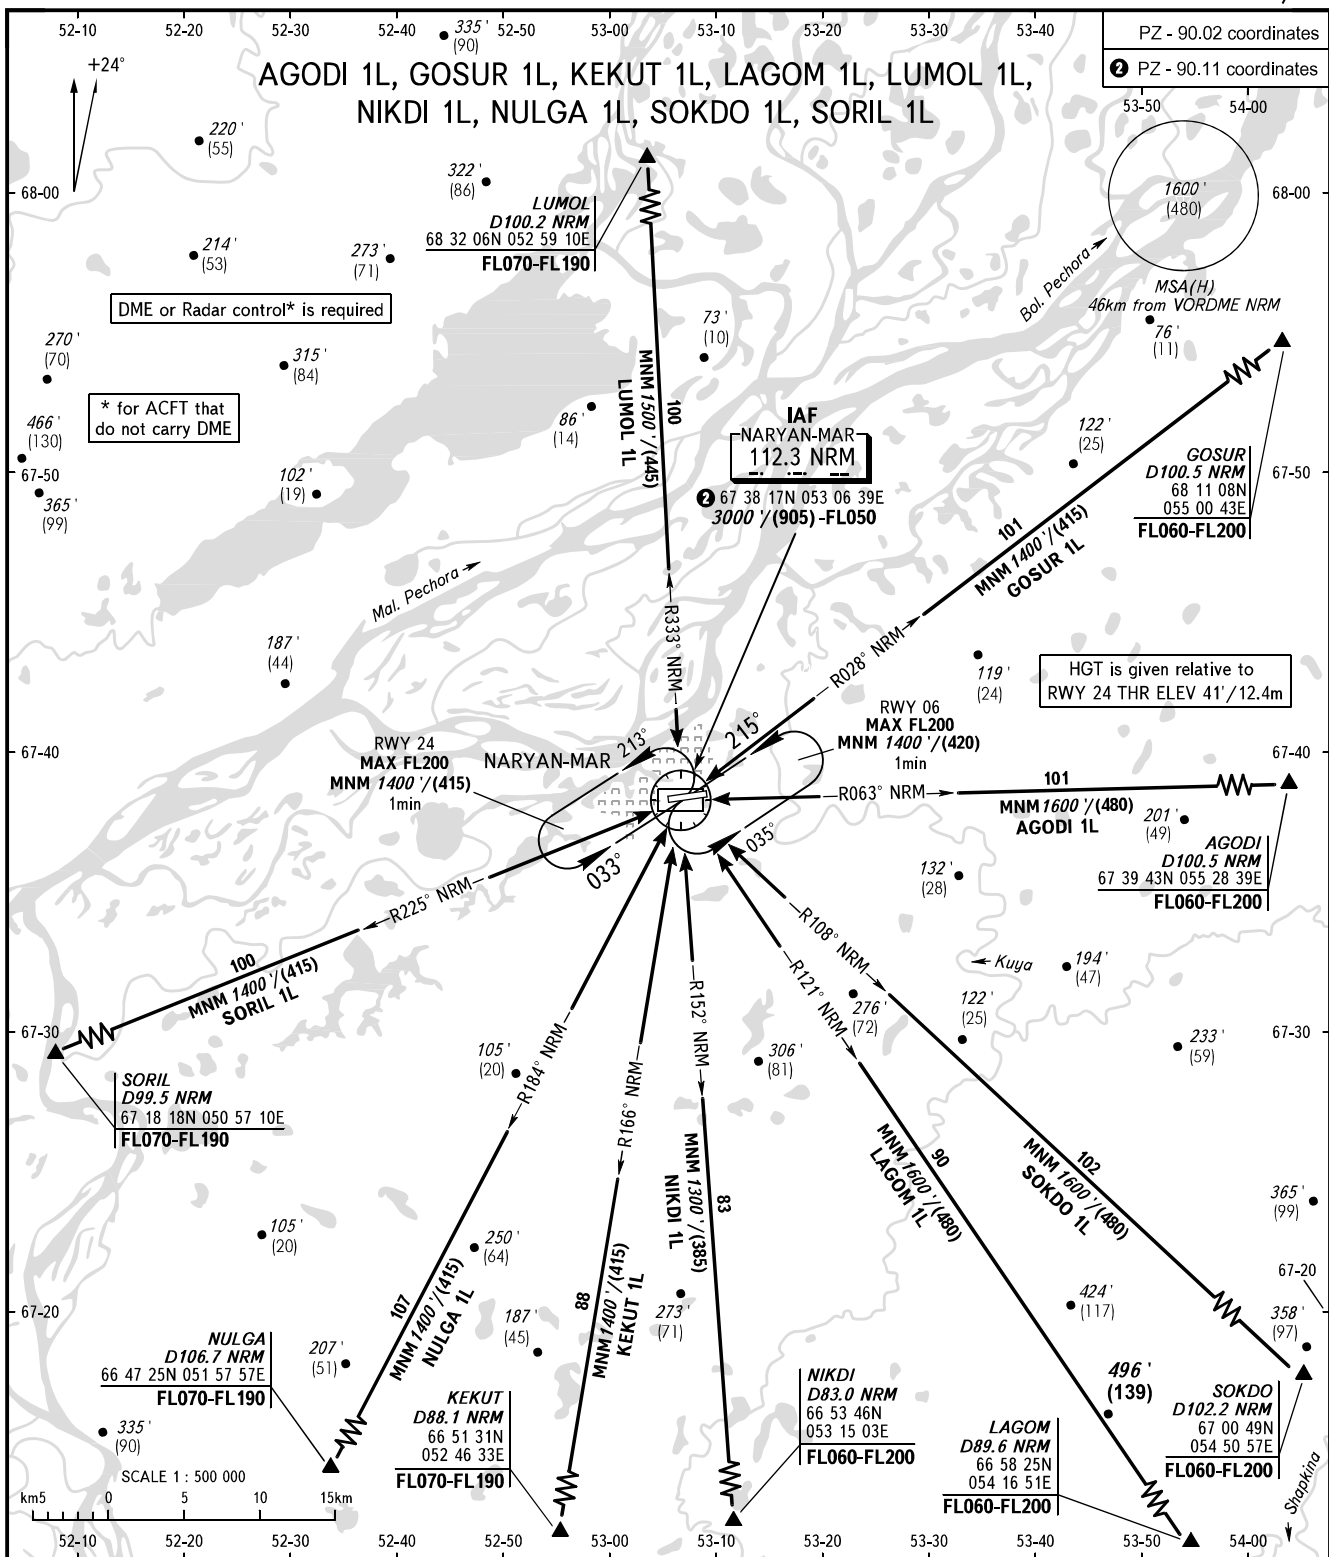

STANDARD ARRIVAL CHART
INSTRUMENT (STAR) - ICAO

NARYAN-MAR, RUSSIA
NARYAN-MAR
RWY 06/24

TRANSITION
LEVEL: ①

CHANGE: Heading, HGT