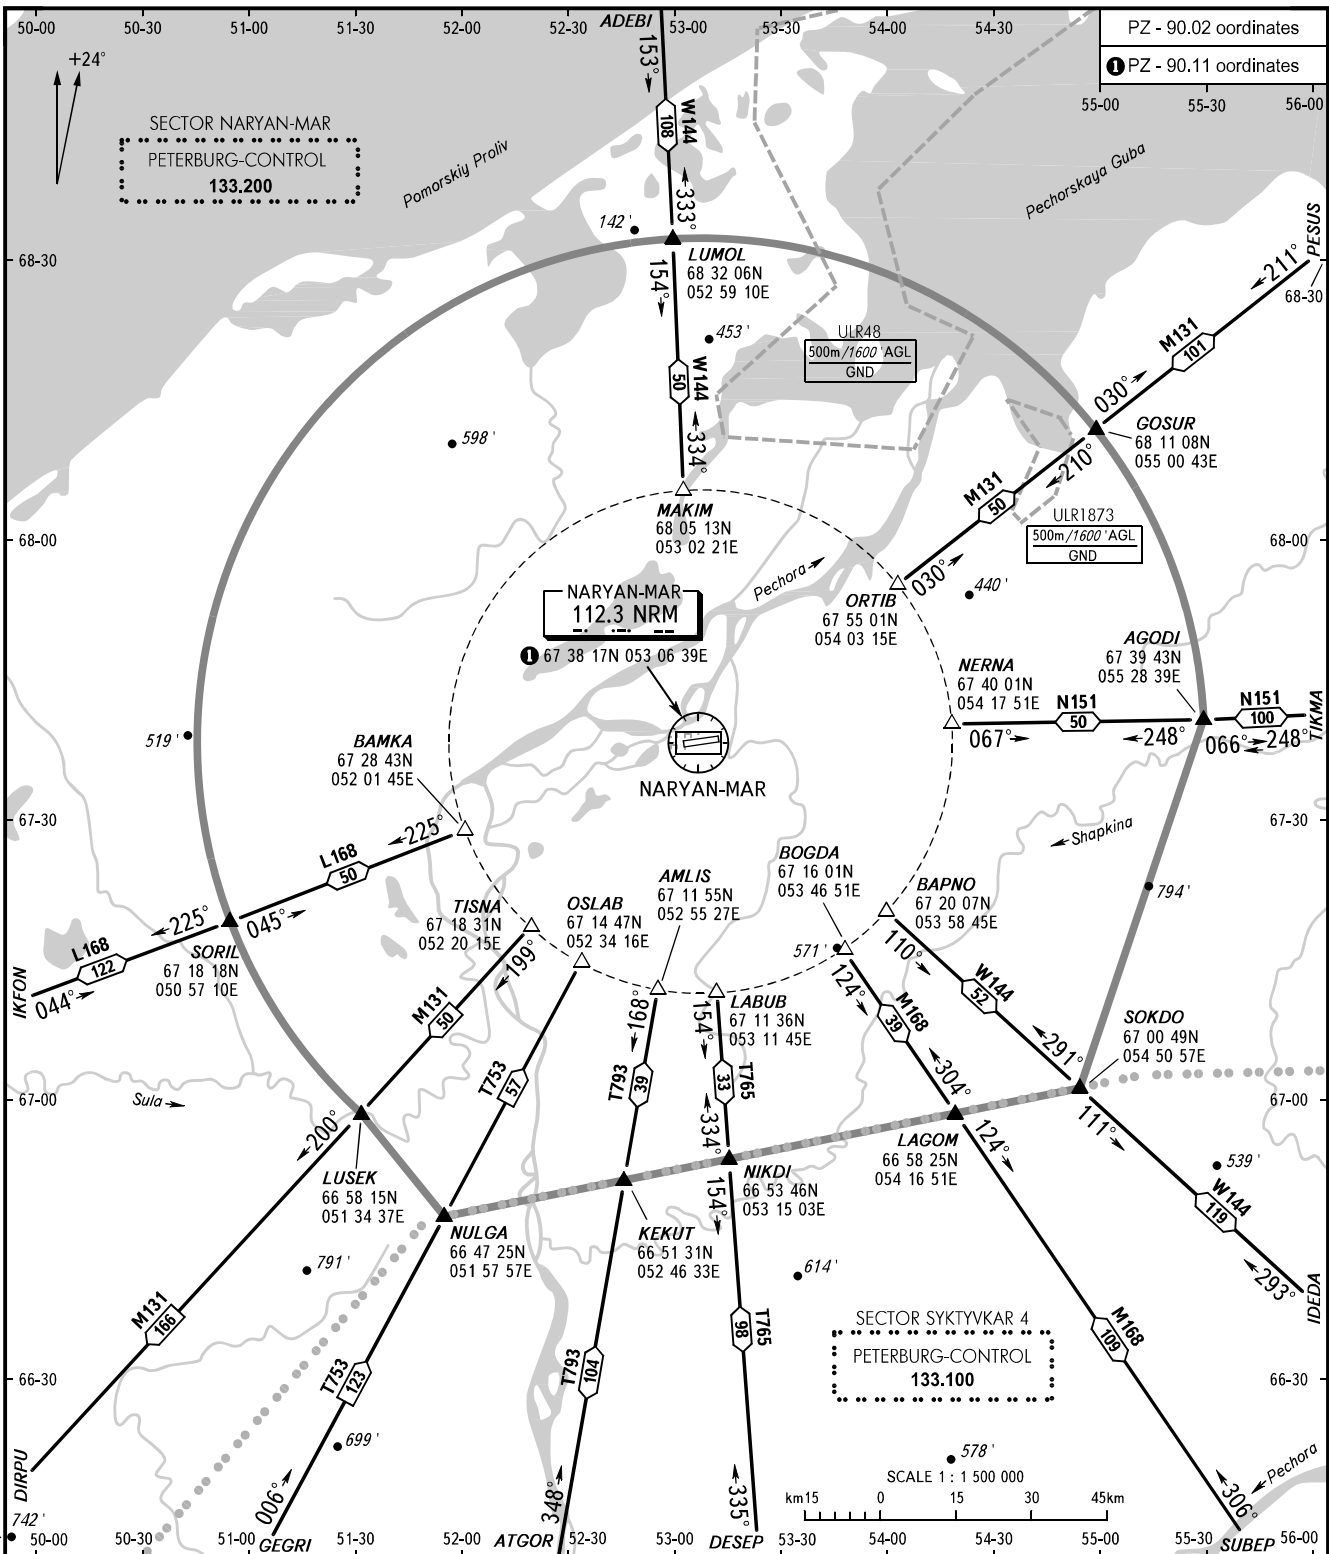

AREA CHART - ICAO

ARRIVAL, DEPARTURE
AND TRANSIT ROUTES

NARYAN-MAR, RUSSIA

NARYAN-MAR

PODKHOD	122.000
VYSHKA	127.000

BEARINGS AND TRACKS ARE MAGNETIC
ALTITUDES AND ELEVATIONS IN FEET
DISTANCES IN KILOMETRES

CHANGE: Heading, coordinate system, M131