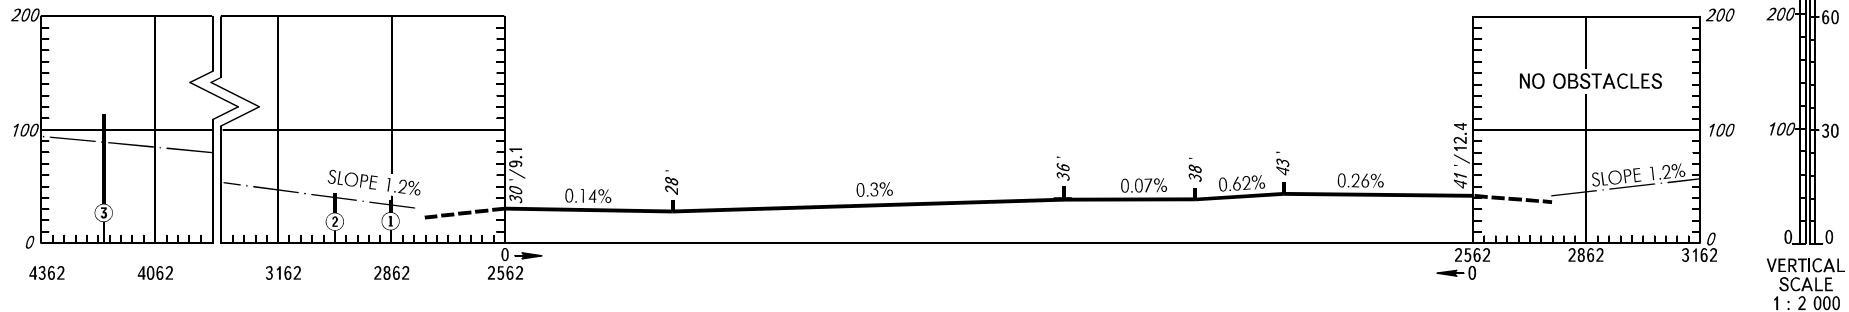

AERODROME OBSTACLE CHART - ICAO

TYPE **A** (OPERATING LIMITATIONS)

DIMENSIONS IN METRES, ELEVATIONS IN *FEET* AND METRES

NARYAN-MAR, RUSSIA
NARYAN-MAR
RWY 06/24

MAGNETIC VARIATION **24°E** (2021)

DECLARED DISTANCES			
RWY 06		RWY 24	
2562	TAKE-OFF RUN AVAILABLE	2562	
2772	TAKE-OFF DISTANCE AVAILABLE	2772	
2562	ACCELERATE-STOP DISTANCE AVAILABLE	2562	
2562	LANDING DISTANCE AVAILABLE	2562	