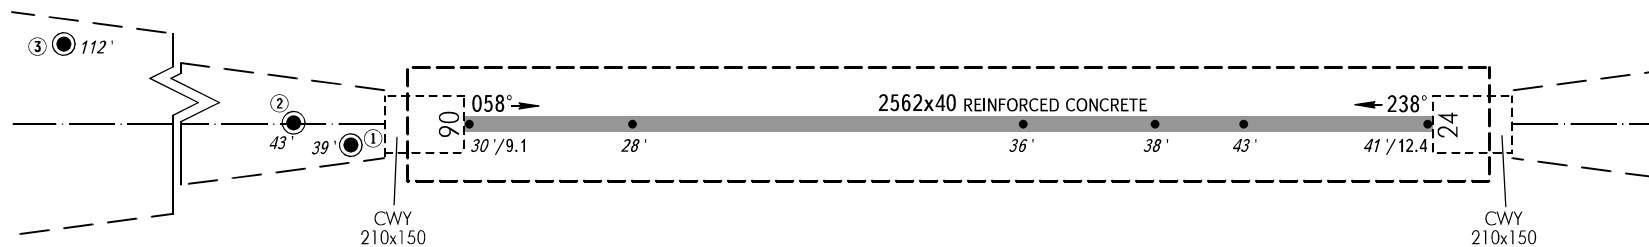

AERODROME OBSTACLE CHART - ICAO

TYPE **A** (OPERATING LIMITATIONS)

DIMENSIONS IN METRES, ELEVATIONS IN *FEET* AND METRES

NARYAN-MAR, RUSSIA
NARYAN-MAR
RWY 06/24

MAGNETIC VARIATION **24°E** (2021)

DECLARED DISTANCES			
RWY 06		RWY 24	
2562	TAKE-OFF RUN AVAILABLE	2562	
2772	TAKE-OFF DISTANCE AVAILABLE	2772	
2562	ACCELERATE-STOP DISTANCE AVAILABLE	2562	
2562	LANDING DISTANCE AVAILABLE	2562	