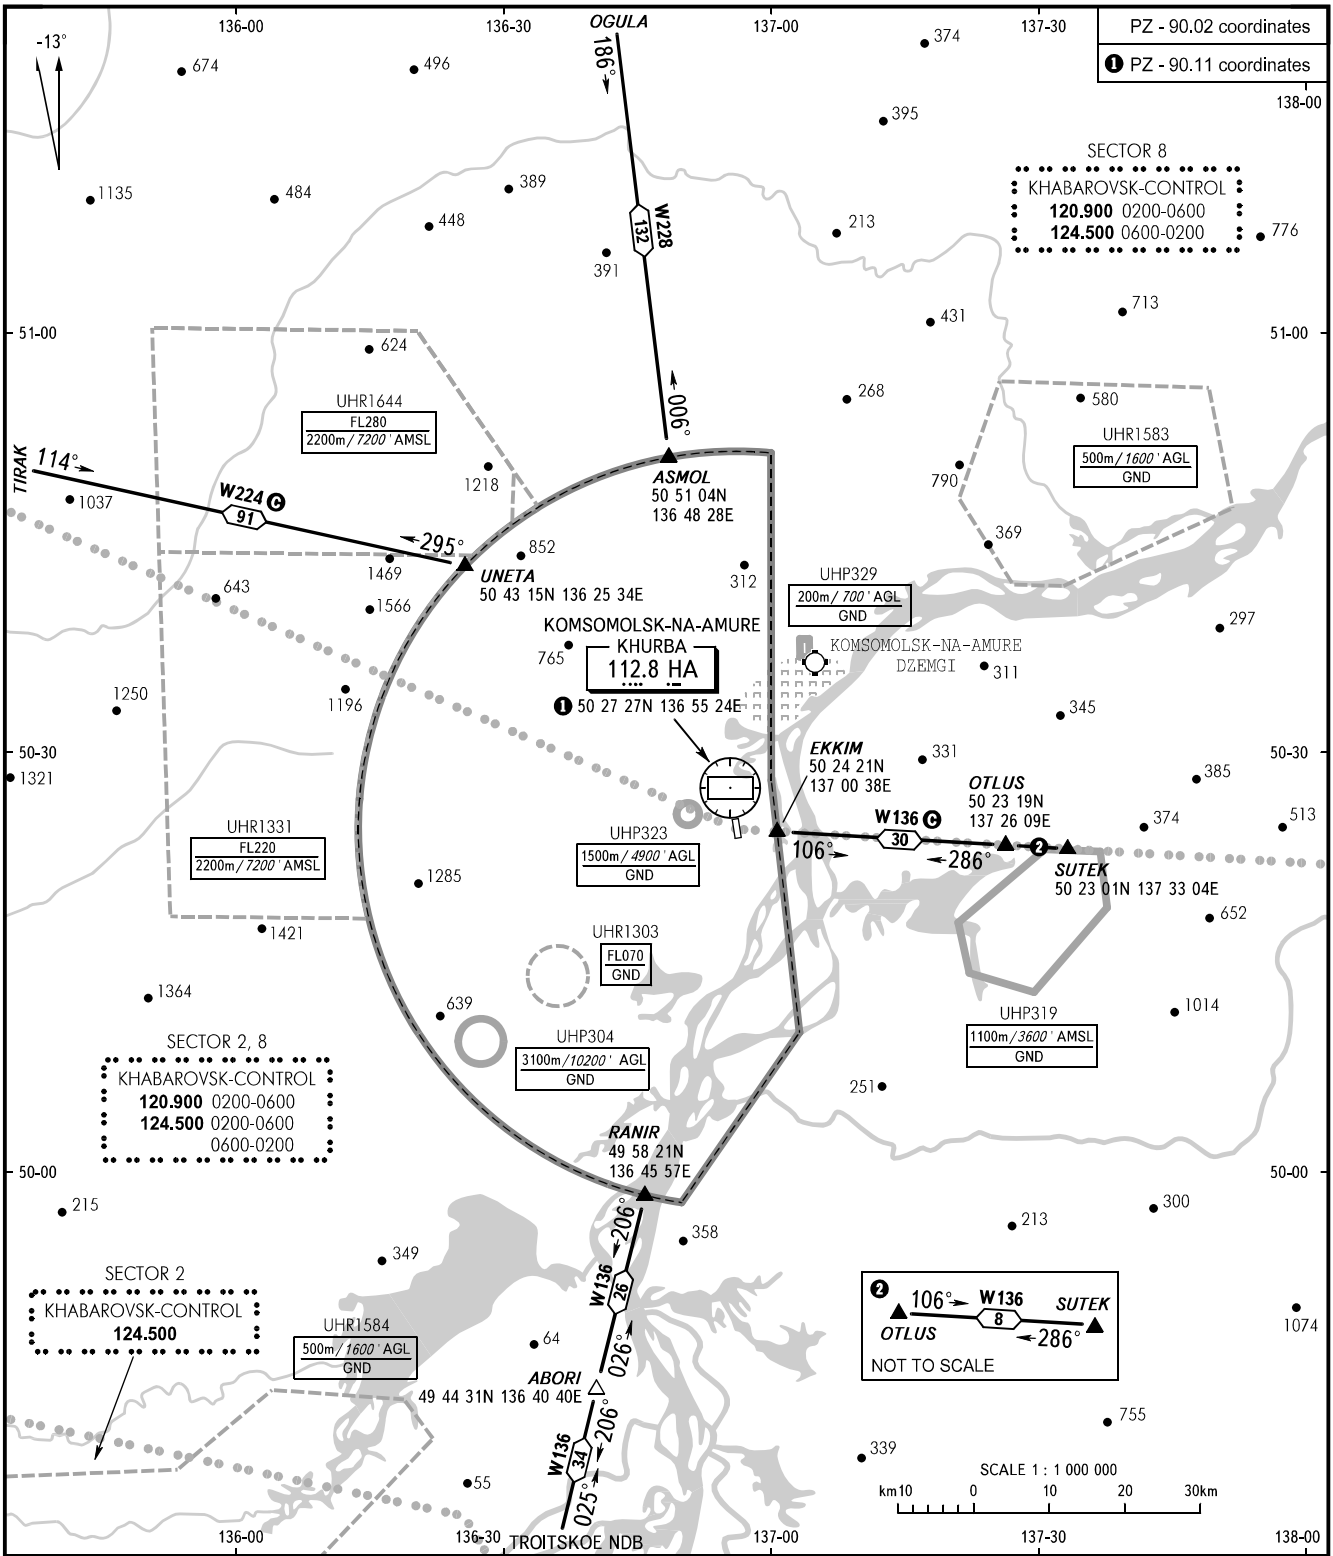

AREA CHART - ICAO

ARRIVAL, DEPARTURE  
AND TRANSIT ROUTES

KOMSOMOLSK-NA-AMURE, RUSSIA

KHURBA

NEGLINKA TOWER **122.000**

BEARINGS AND TRACKS ARE MAGNETIC  
ALTITUDES IN **FEET**  
HEIGHTS IN METRES  
ELEVATIONS IN METRES AND **FEET**  
DISTANCES IN KILOMETRES

Alt set: -QFE(QNH on req);  
-mm(hPa on req).

CHANGE: New chart