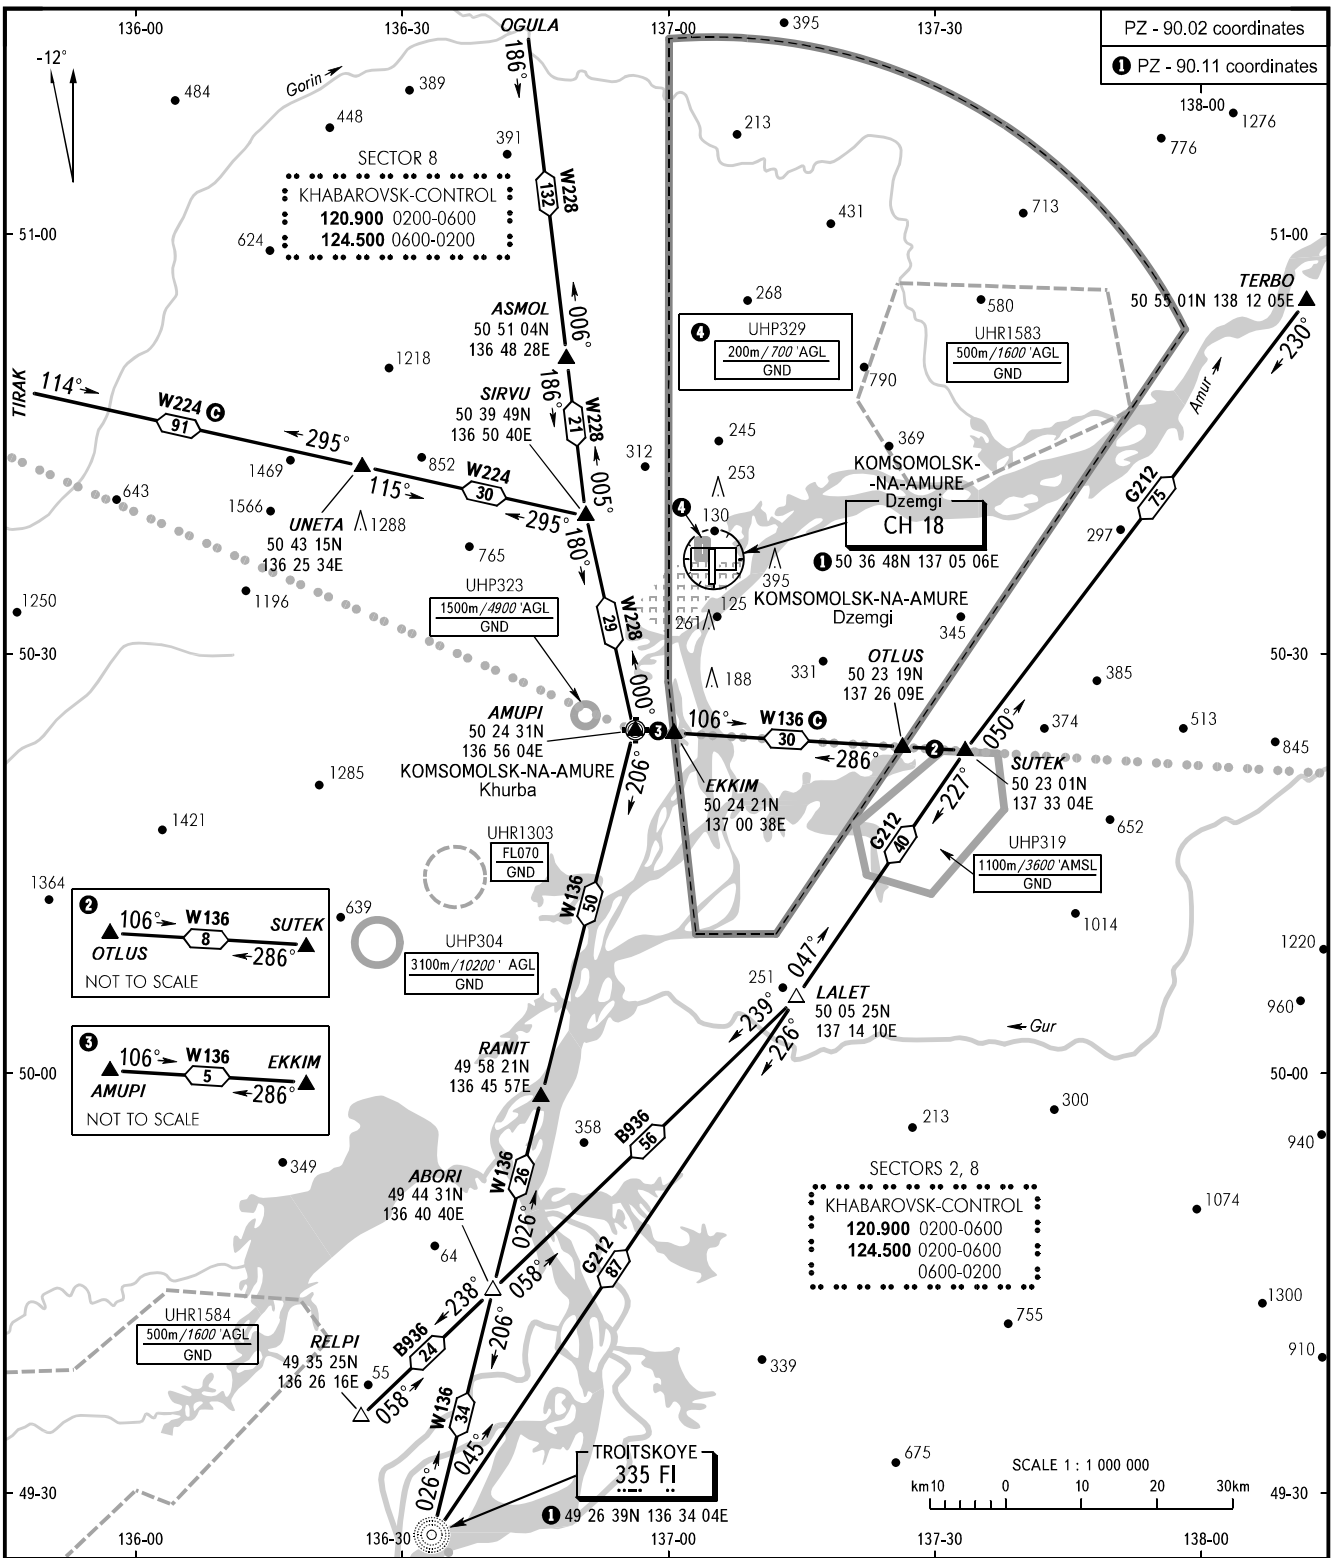

AREA CHART - ICAO

ARRIVAL, DEPARTURE
AND TRANSIT ROUTES

KOMSOMOLSK-NA-AMURE, RUSSIA

DZEMGI

OGNENNY 124.000

BEARINGS AND TRACKS ARE MAGNETIC
ELEVATIONS IN METRES
DISTANCES IN KILOMETRES

Federal Air Transport Agency

AIRAC AMDT 02/24

CHANGE: New chart