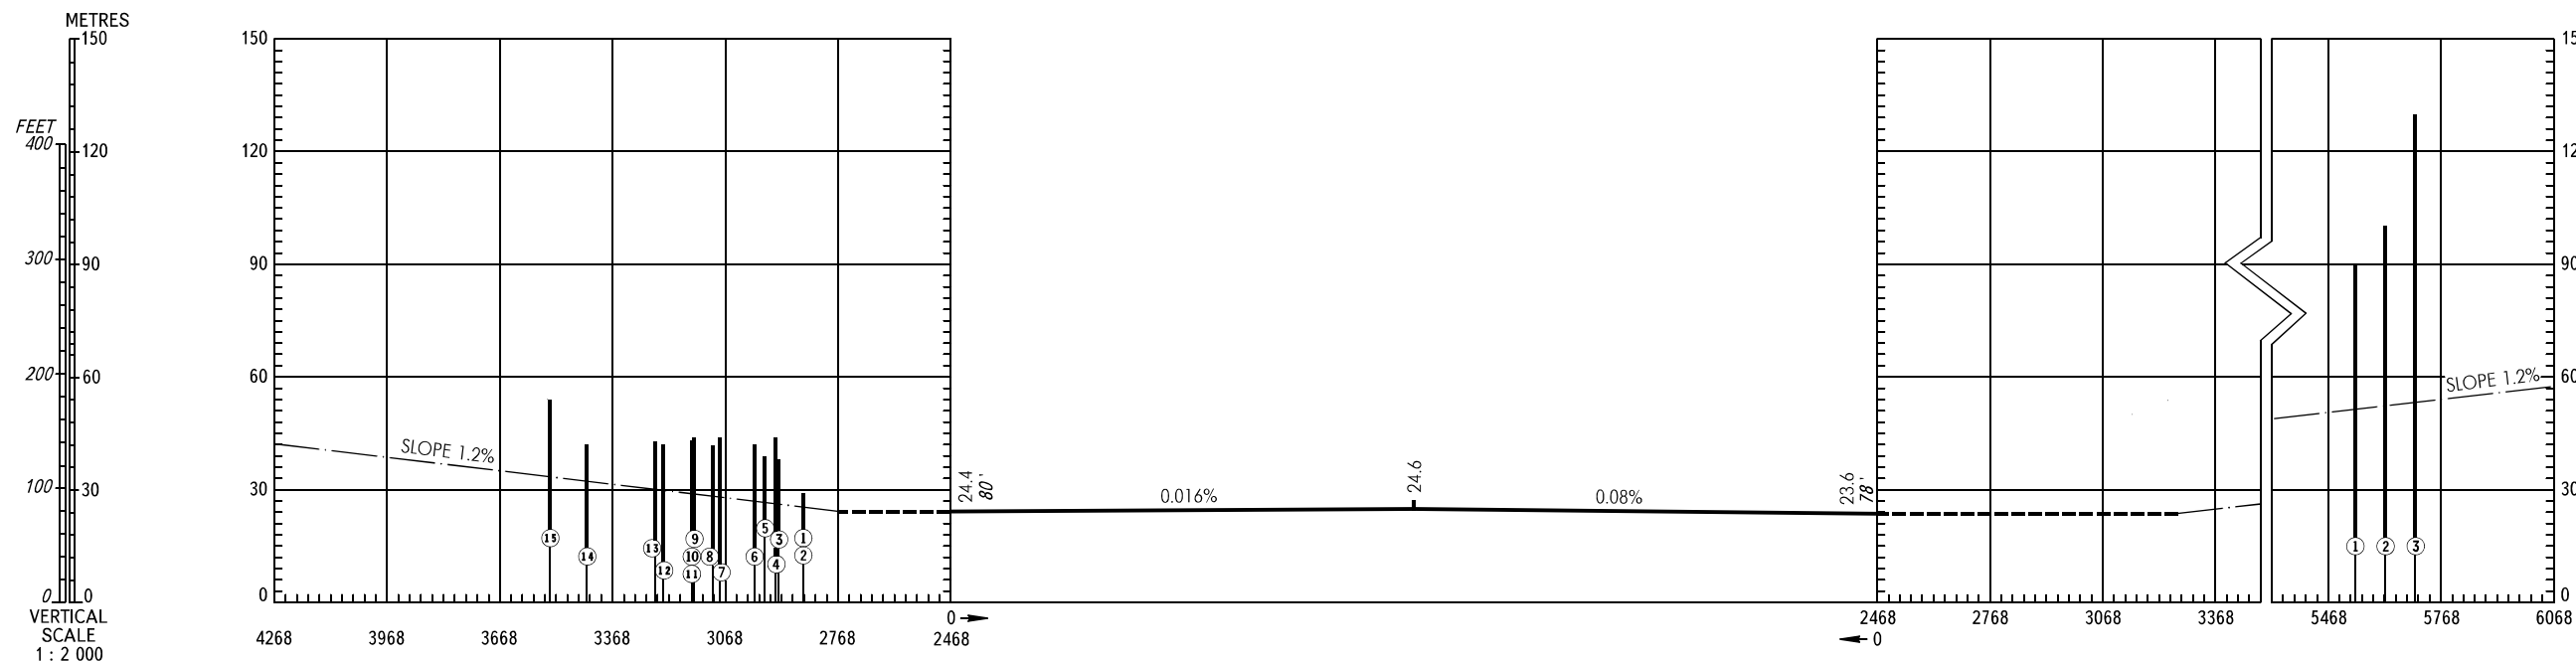

AERODROME OBSTACLE  
CHART - ICAO

TYPE **A** (OPERATING LIMITATIONS)

DIMENSIONS IN METRES, ELEVATIONS IN METRES AND *FEET*

KOMSOMOLSK-NA-AMURE, RUSSIA  
DZEMGI  
RWY 01/19

MAGNETIC VARIATION 12°W (2016)

DECLARED DISTANCES		
RWY 01		RWY 19
2418	TAKE-OFF RUN AVAILABLE	2418
3218	TAKE-OFF DISTANCE AVAILABLE	2718
2418	ACCELERATE-STOP DISTANCE AVAILABLE	2418
2468	LANDING DISTANCE AVAILABLE	2468

LEGEND	
IDENTIFICATION NUMBER	①
TREE	🌳
RELIEF	•
ANTENNA, MAST	⦿

OBSTACLES	From RWY 01 THR	
	A°(TRUE)	DIST(m)
④ Relief	004.0	10302