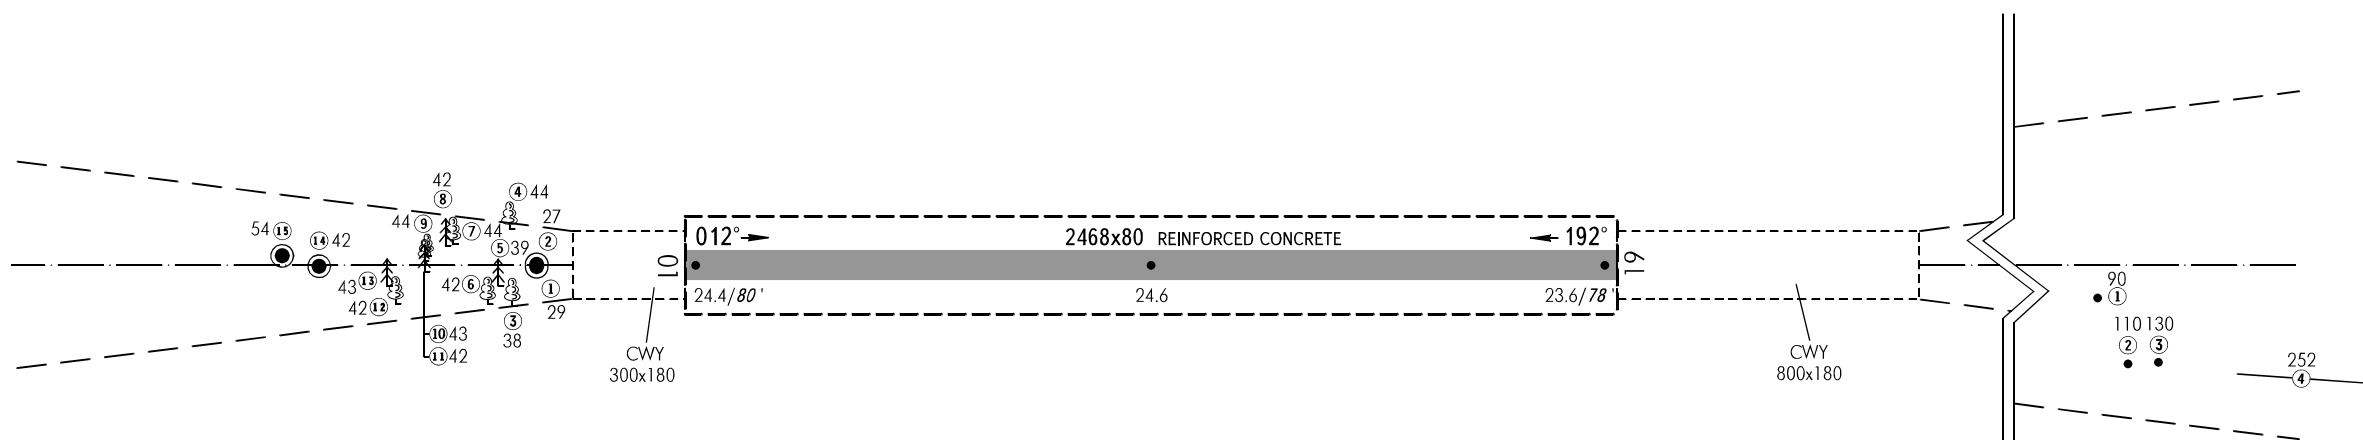

AERODROME OBSTACLE  
CHART - ICAO

TYPE **A** (OPERATING LIMITATIONS)

DIMENSIONS IN METRES, ELEVATIONS IN METRES AND *FEET*

KOMSOMOLSK-NA-AMURE, RUSSIA  
DZEMGI  
RWY 01/19

MAGNETIC VARIATION 12°W (2016)

DECLARED DISTANCES		
RWY 01		RWY 19
2418	TAKE-OFF RUN AVAILABLE	2418
3218	TAKE-OFF DISTANCE AVAILABLE	2718
2418	ACCELERATE-STOP DISTANCE AVAILABLE	2418
2468	LANDING DISTANCE AVAILABLE	2468

LEGEND	
IDENTIFICATION NUMBER	①
TREE	🌳
RELIEF	•
ANTENNA, MAST	⦿

OBSTACLES	From RWY 01 THR	
	A°(TRUE)	DIST(m)
④ Relief	004.0	10302