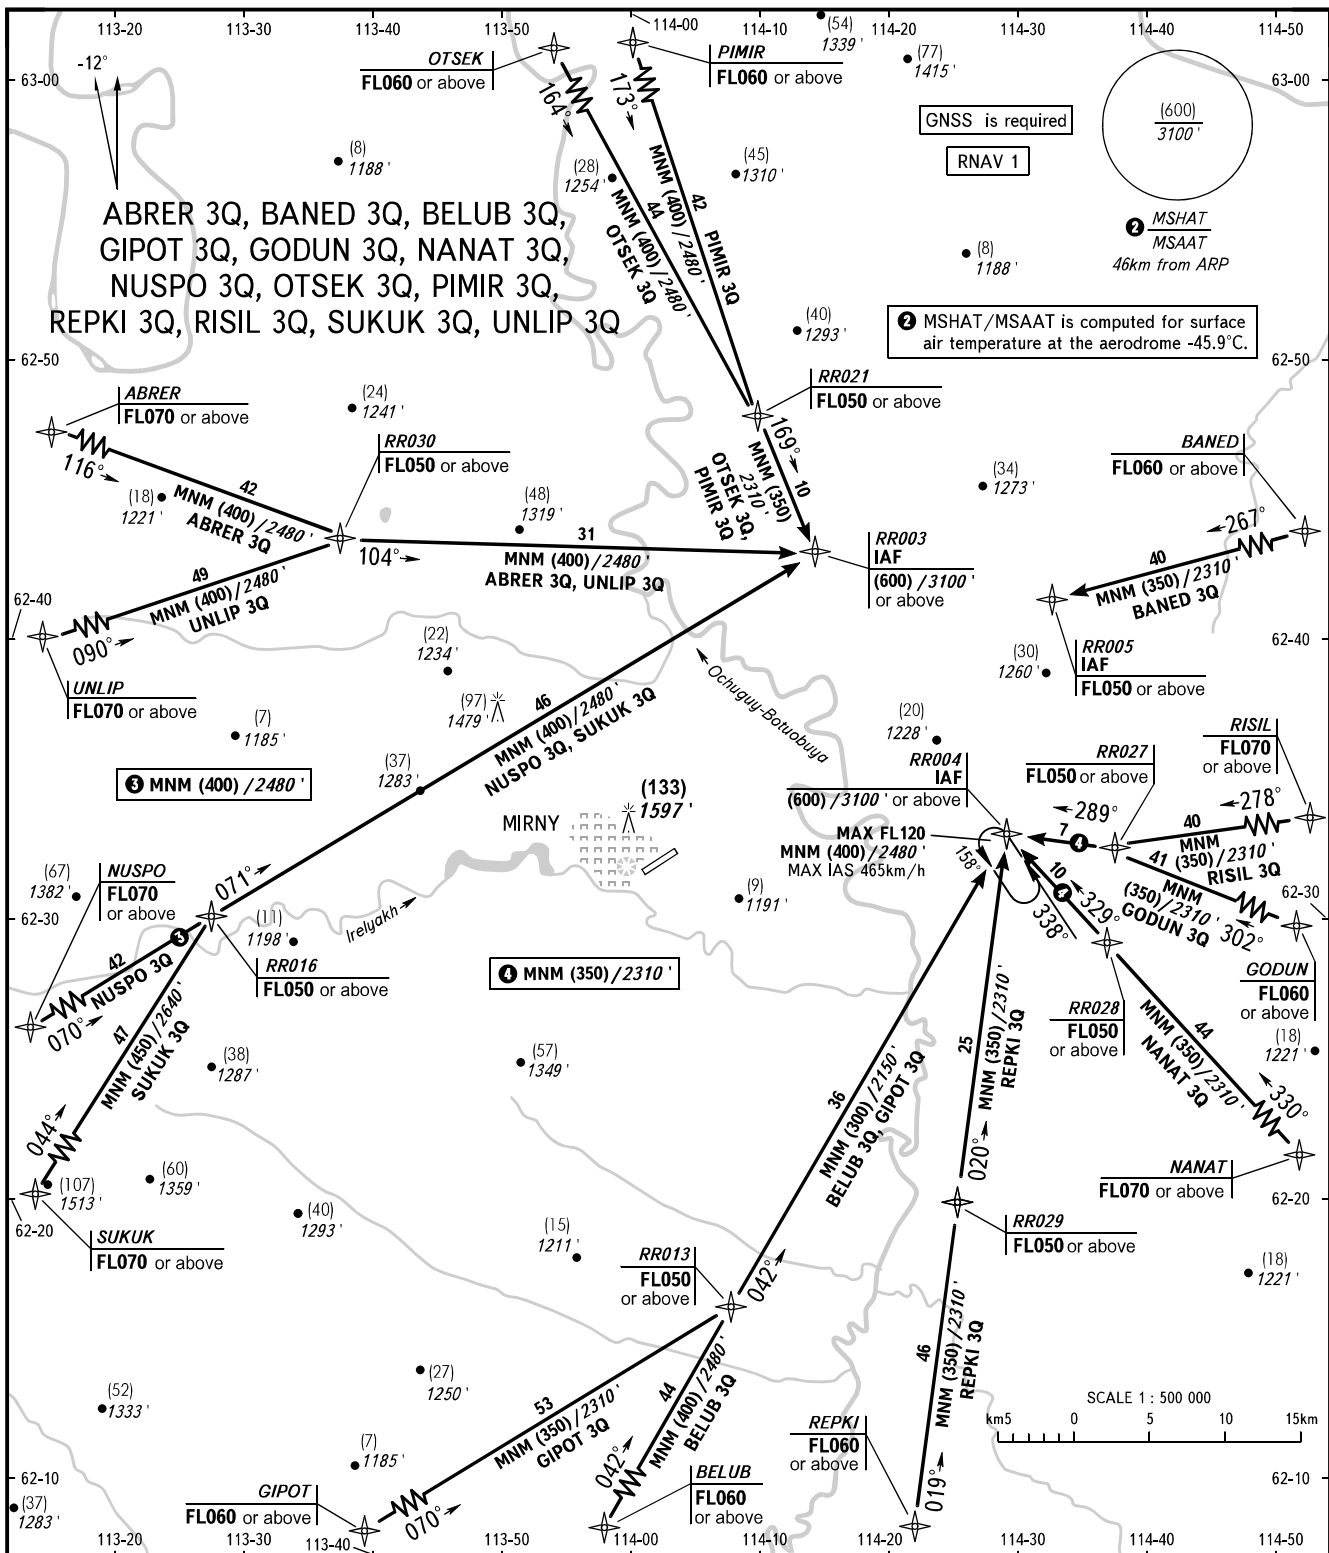

MIRNY, RUSSIA

MIRNY

RNAV RWY 25

STANDARD ARRIVAL CHART
INSTRUMENT (STAR) - ICAO

TRANSITION
LEVEL: ①

VYSHKA **125.900**
START **134.100**

BEARINGS AND TRACKS ARE MAGNETIC
HEIGHTS IN METRES
ALTITUDES IN FEET
ELEVATIONS IN METRES AND FEET
DISTANCES ARE IN KILOMETRES

Alt set: -QFE(QNH on req);
-mm(hPa on req).

CHANGE: New chart