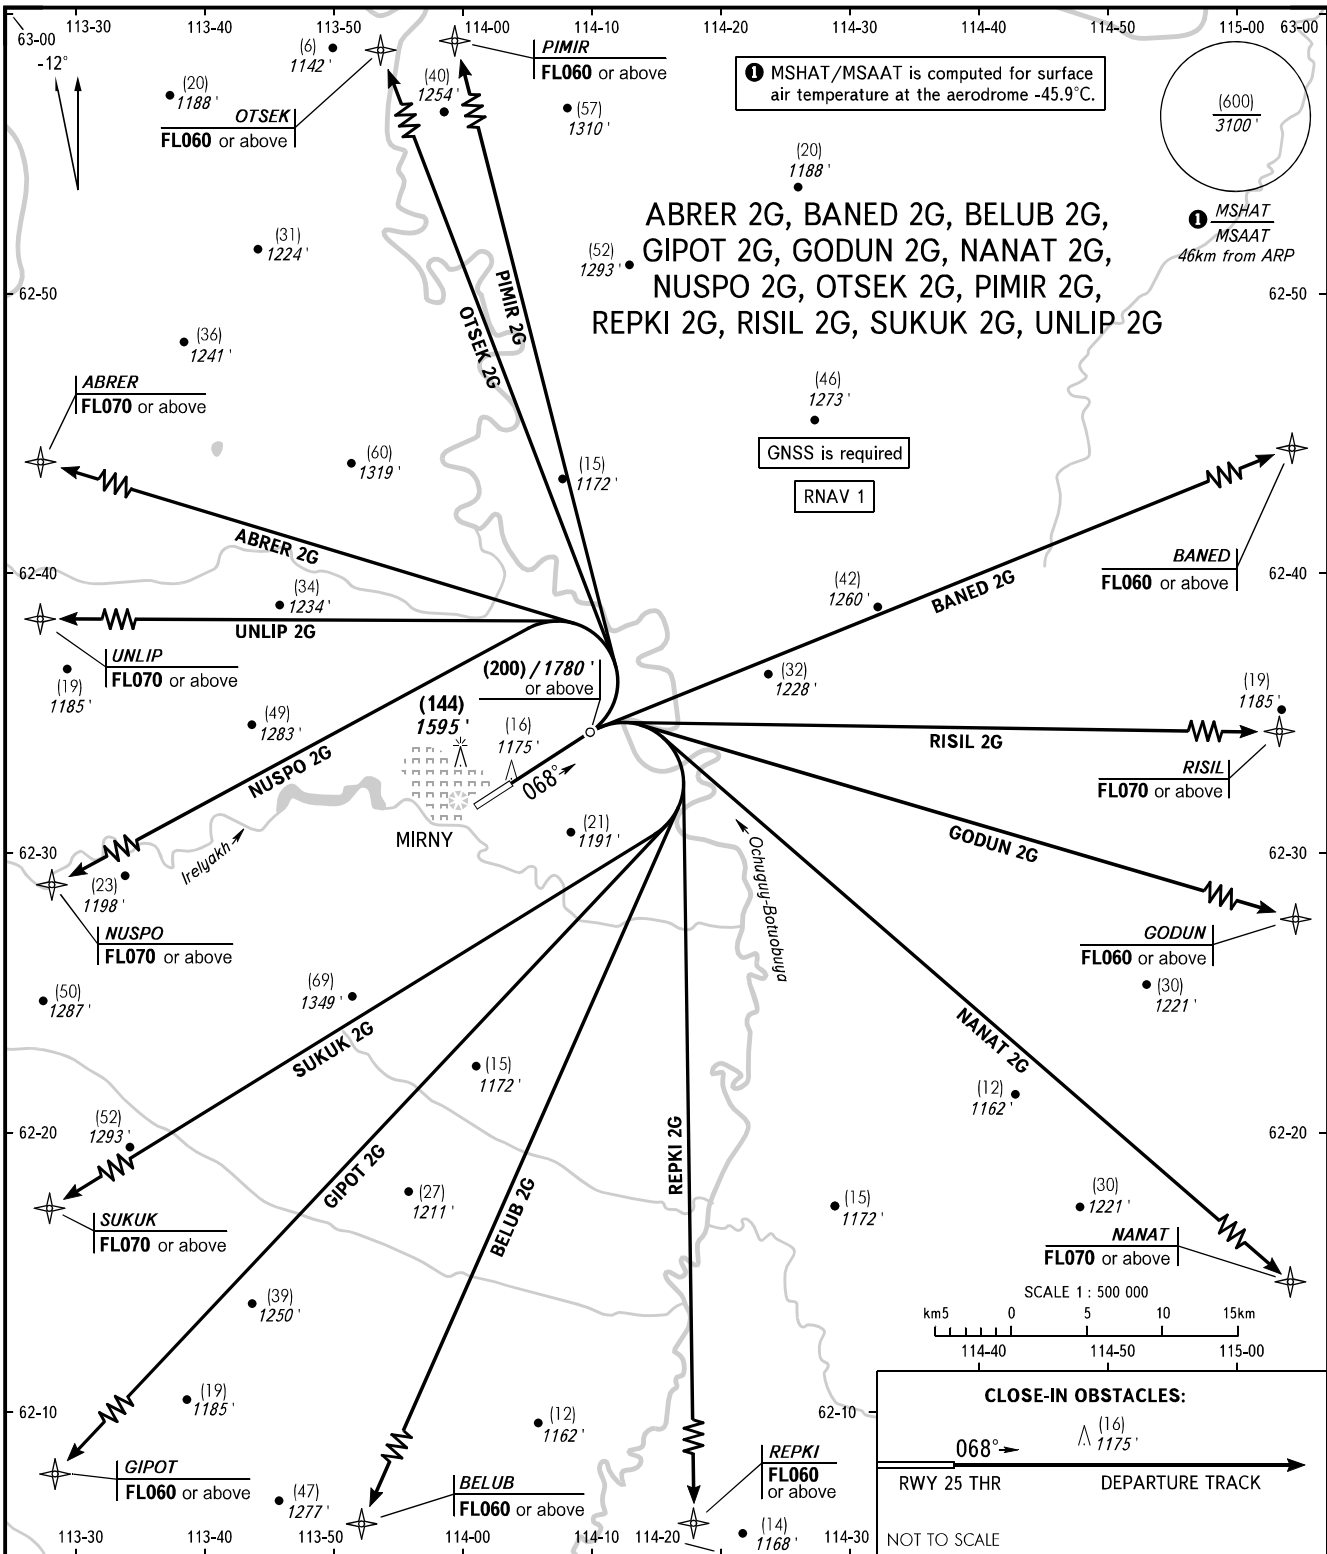

STANDARD DEPARTURE CHART
INSTRUMENT (SID) - ICAO

TRANSITION HGT: (600)
TRANSITION ALT: 3100'

MIRNY, RUSSIA
MIRNY
RNAV RWY 07

START 134.100
VYSHKA 125.900

WARNING
Turn before DER is PROHIBITED.

BEARINGS AND TRACKS ARE MAGNETIC
HEIGHTS IN METRES
ALTITUDES IN FEET
ELEVATIONS IN METRES AND FEET
DISTANCES ARE IN KILOMETRES

Alt set: -QFE(QNH on req);
-mm(hPa on req).