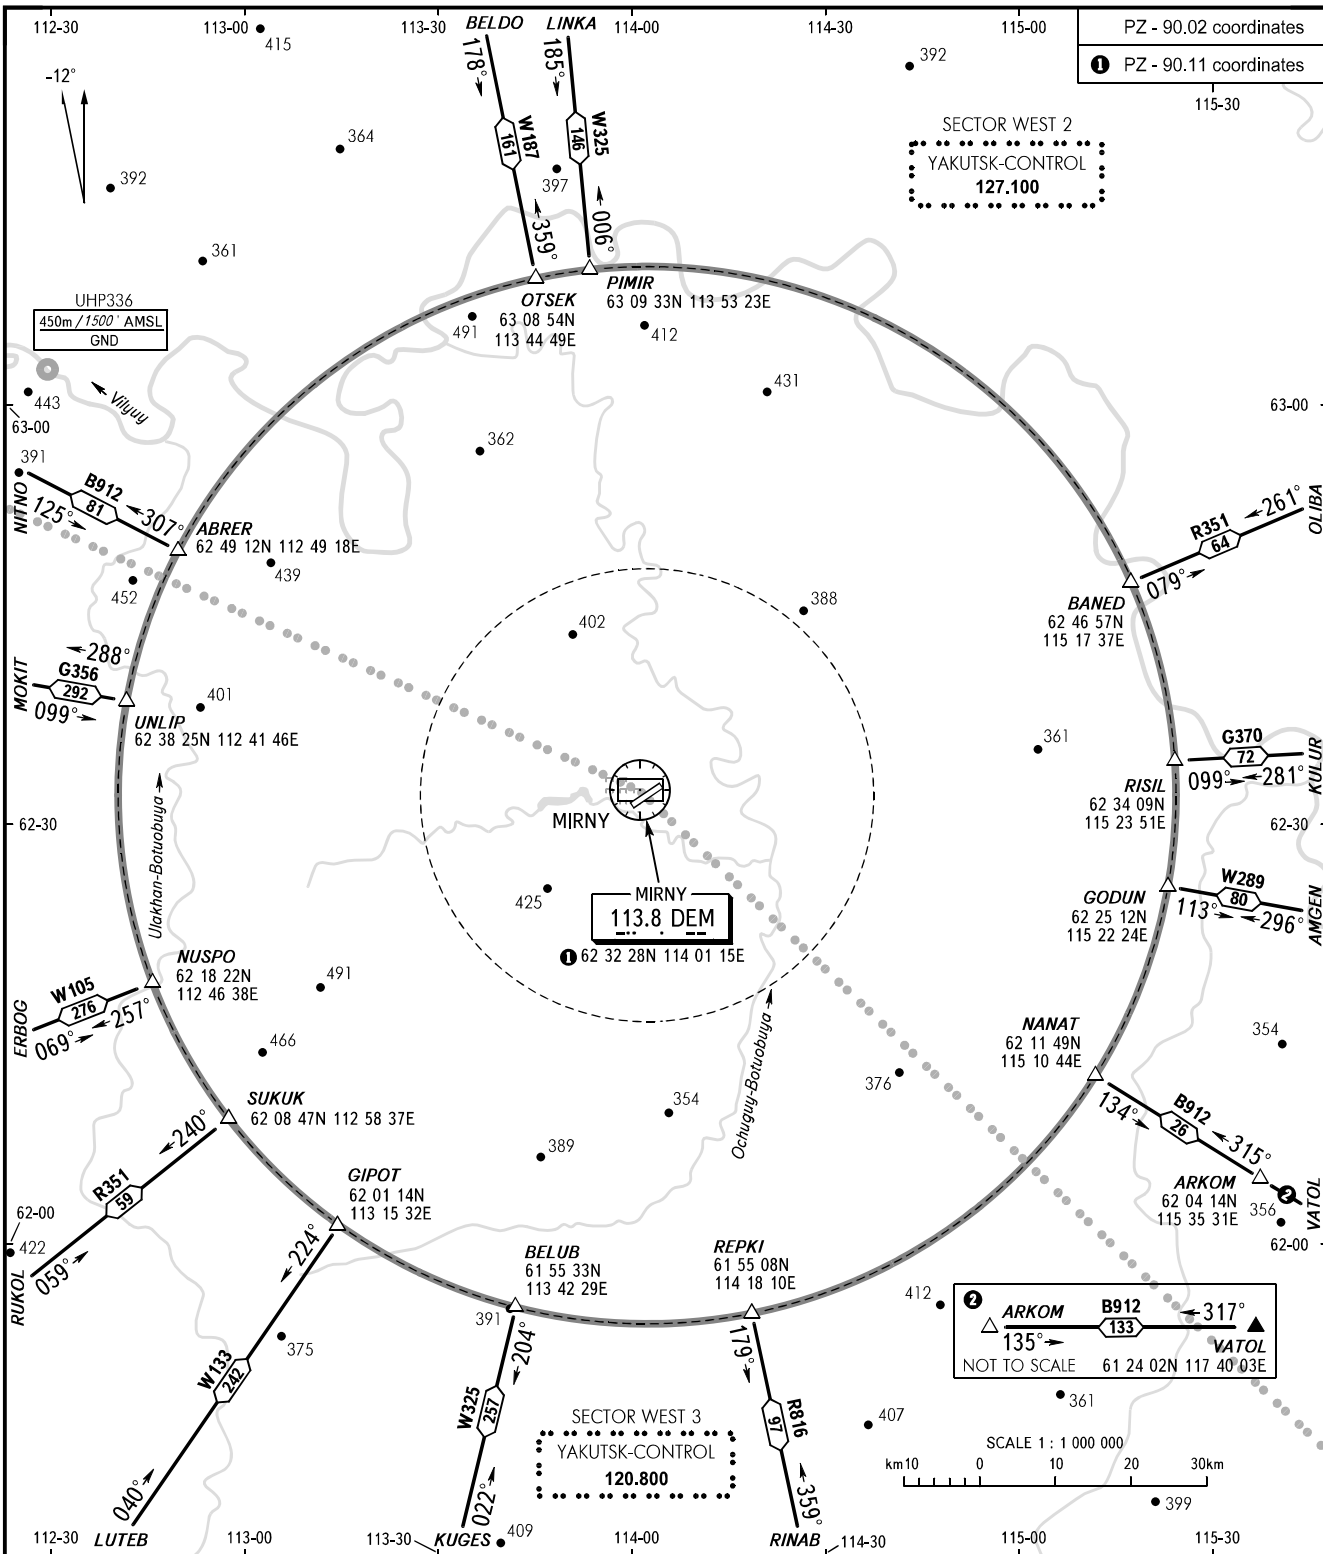

AREA CHART - ICAO

ARRIVAL, DEPARTURE
AND TRANSIT ROUTES

MIRNY, RUSSIA

MIRNY

VYSHKA 125.900

BEARINGS AND TRACKS ARE MAGNETIC
ALTITUDES AND ELEVATIONS IN METRES AND FEET
DISTANCES ARE IN KILOMETRES

Alt set: -QFE(QNH on req);
-mm(hPa on req).

CHANGE: New chart