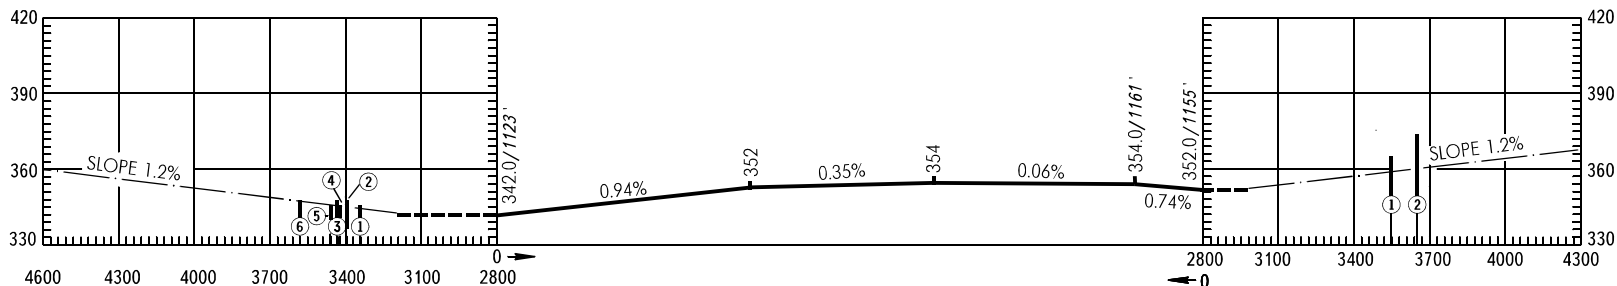

AERODROME OBSTACLE CHART - ICAO

TYPE **A** (OPERATING LIMITATIONS)

DIMENSIONS IN METRES, ELEVATIONS IN METRES AND *FEET*

MIRNY, RUSSIA
MIRNY
RWY 07/25

MAGNETIC VARIATION **12° W (2021)**

DECLARED DISTANCES		
RWY 07		RWY 25
2800	TAKE-OFF RUN AVAILABLE	2800
2960	TAKE-OFF DISTANCE AVAILABLE	3200
2800	ACCELERATE-STOP DISTANCE AVAILABLE	2800
2800	LANDING DISTANCE AVAILABLE	2560