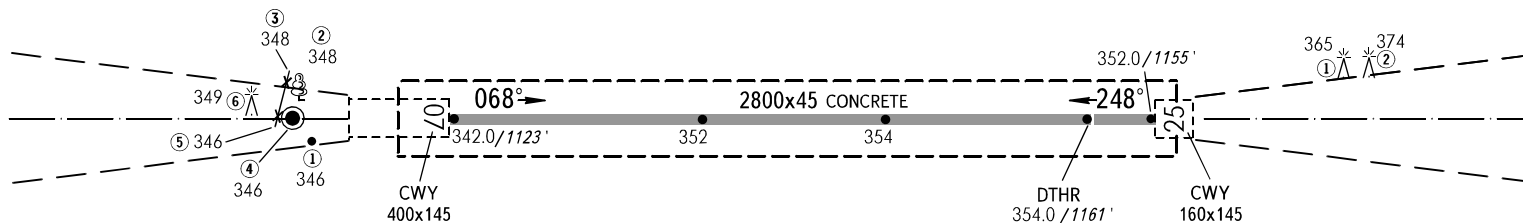

AERODROME OBSTACLE CHART - ICAO

TYPE **A** (OPERATING LIMITATIONS)

DIMENSIONS IN METRES, ELEVATIONS IN METRES AND *FEET*

MIRNY, RUSSIA
MIRNY
RWY 07/25

MAGNETIC VARIATION **12° W (2021)**

DECLARED DISTANCES		
RWY 07		RWY 25
2800	TAKE-OFF RUN AVAILABLE	2800
2960	TAKE-OFF DISTANCE AVAILABLE	3200
2800	ACCELERATE-STOP DISTANCE AVAILABLE	2800
2800	LANDING DISTANCE AVAILABLE	2560