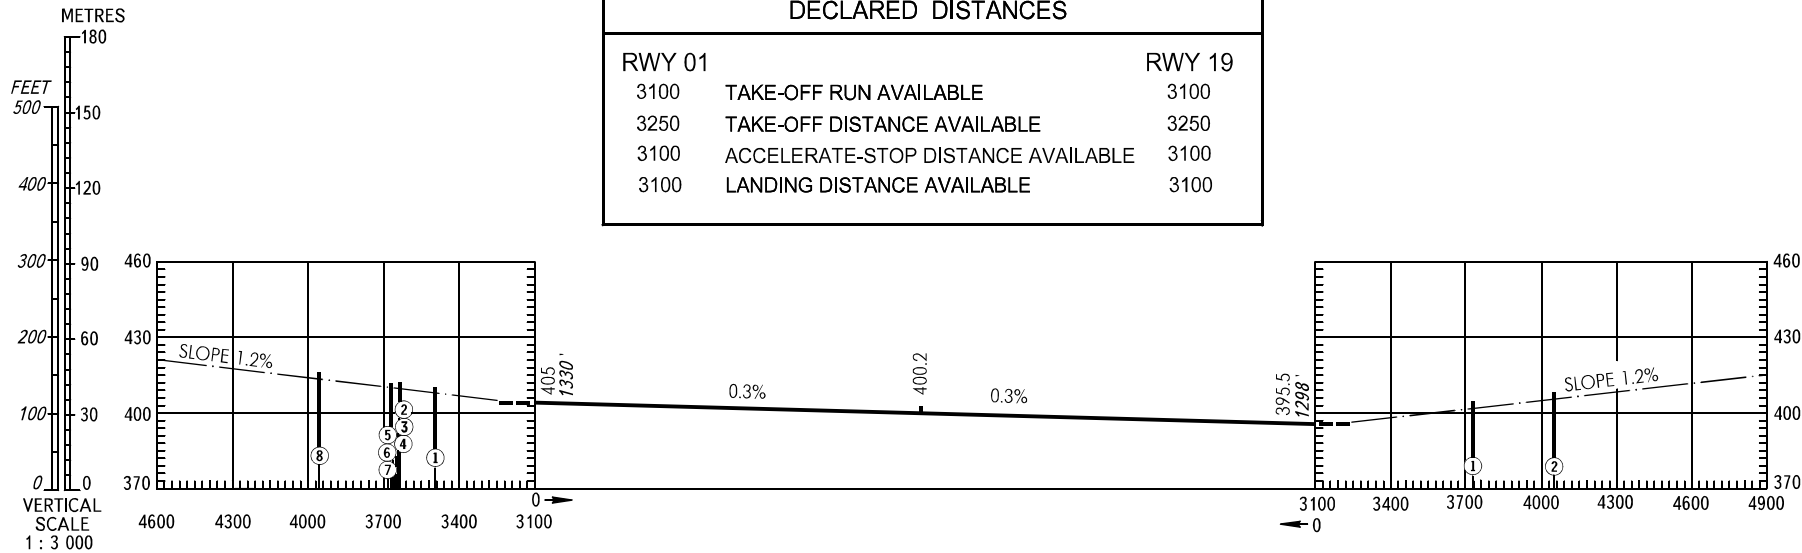

AERODROME OBSTACLE CHART - ICAO

TYPE **A** (OPERATING LIMITATIONS)

DIMENSIONS IN METRES, ELEVATIONS IN METRES

TALAKAN, RUSSIA
TALAKAN
RWY 01/19

MAGNETIC VARIATION **9°W (2017)**

DECLARED DISTANCES		
RWY 01		RWY 19
3100	TAKE-OFF RUN AVAILABLE	3100
3250	TAKE-OFF DISTANCE AVAILABLE	3250
3100	ACCELERATE-STOP DISTANCE AVAILABLE	3100
3100	LANDING DISTANCE AVAILABLE	3100

LEGEND

IDENTIFICATION NUMBER	①
ANTENNA, SPIRE	●
FOREST, TREES	🌳
ROAD	==

HORIZONTAL SCALE 1 : 30 000