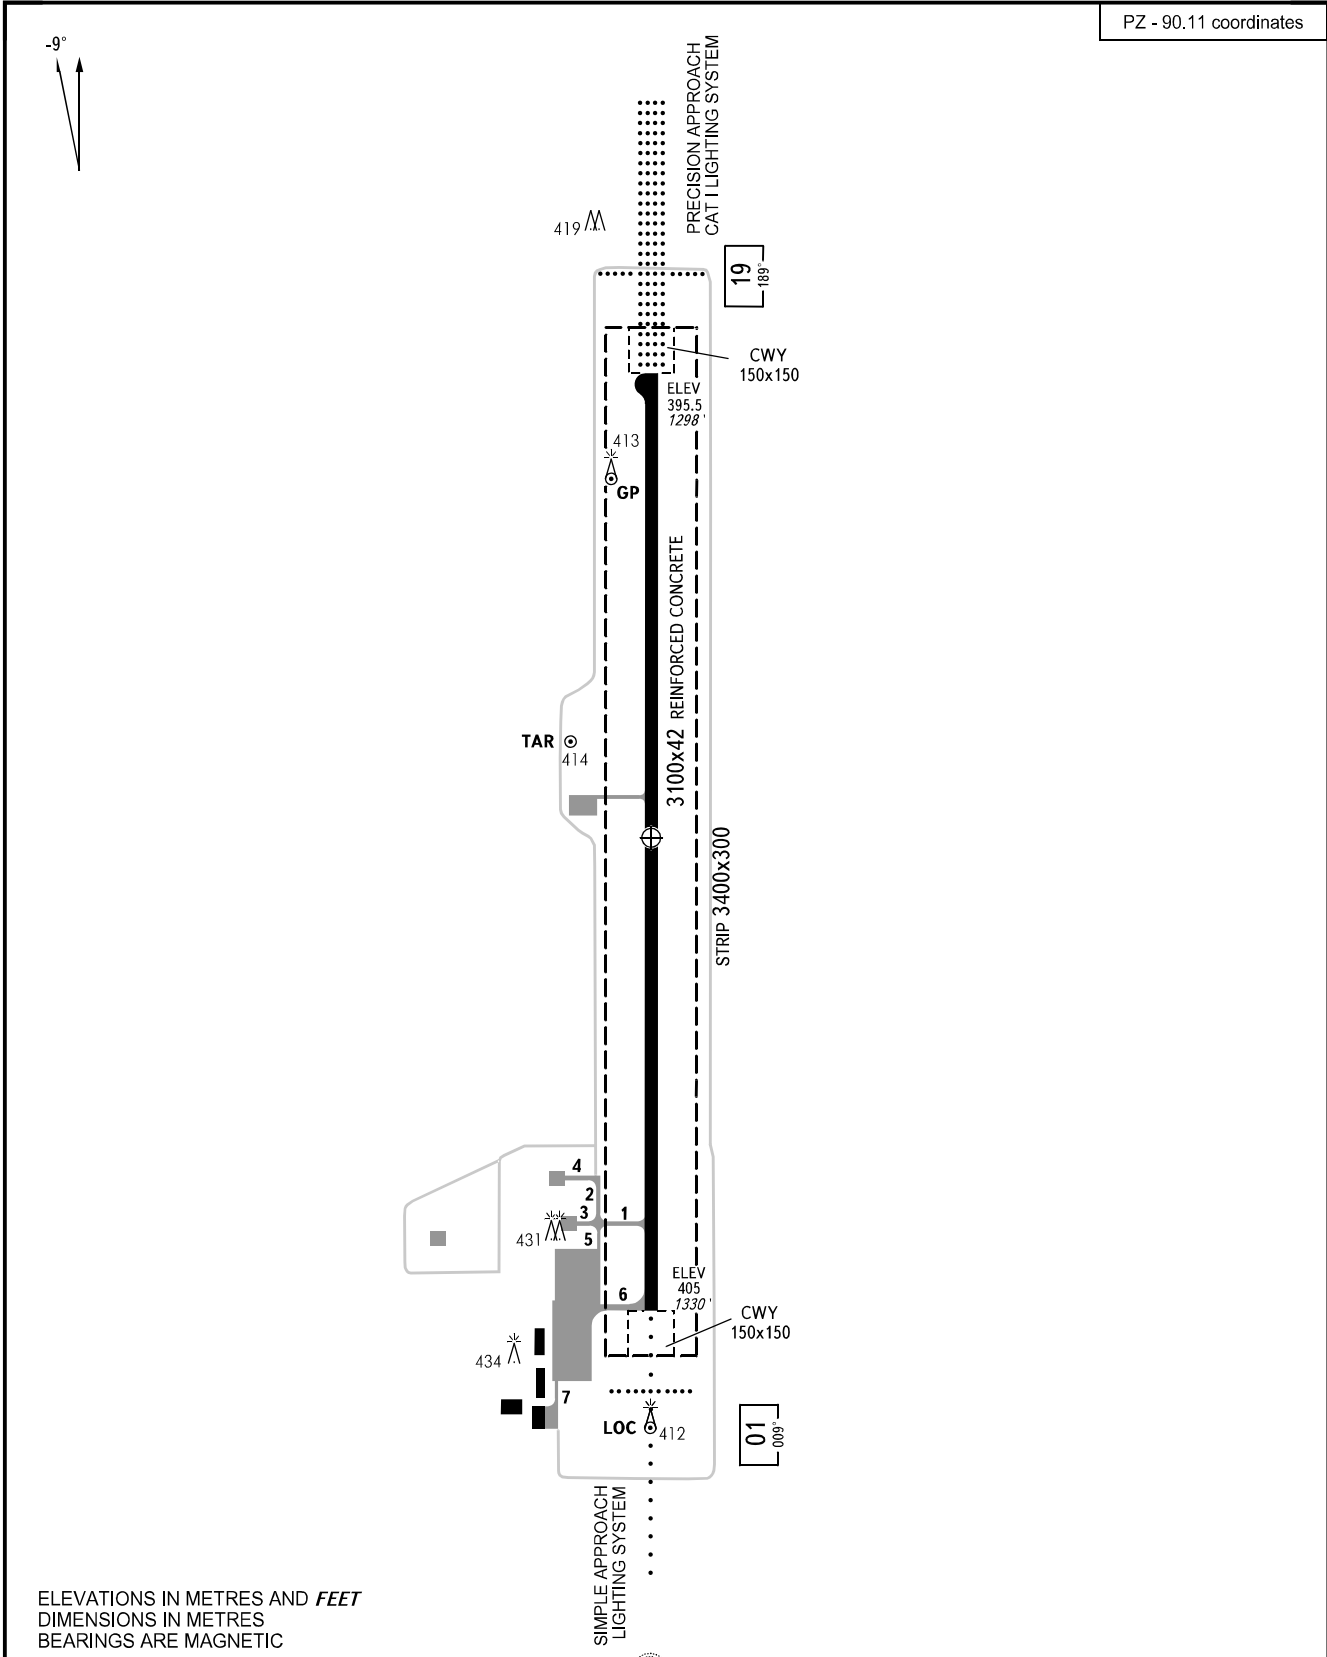

AERODROME  
CHART - ICAO

ARP  
59°52'55"N  
111°02'44"E

ELEV  
406m / 1330'

INFORMATSIYA 124.200

TALAKAN, RUSSIA

TALAKAN

PZ - 90.11 coordinates

ELEVATIONS IN METRES AND FEET  
DIMENSIONS IN METRES  
BEARINGS ARE MAGNETIC

RWY	DIRECTION (TRUE)	THR	BEARING STRENGTH
01	000.04°	59°52'05"N 111°02'44"E	PCN 51/R/A/W/T
19	180.04°	59°53'45"N 111°02'44"E	

NDB  
419

DVORDME  
411

CHANGE: New chart

MARKING AIDS RWY 01 / 19 AND EXIT TWY

LIGHTING AIDS RWY 01 / 19 AND EXIT TWY