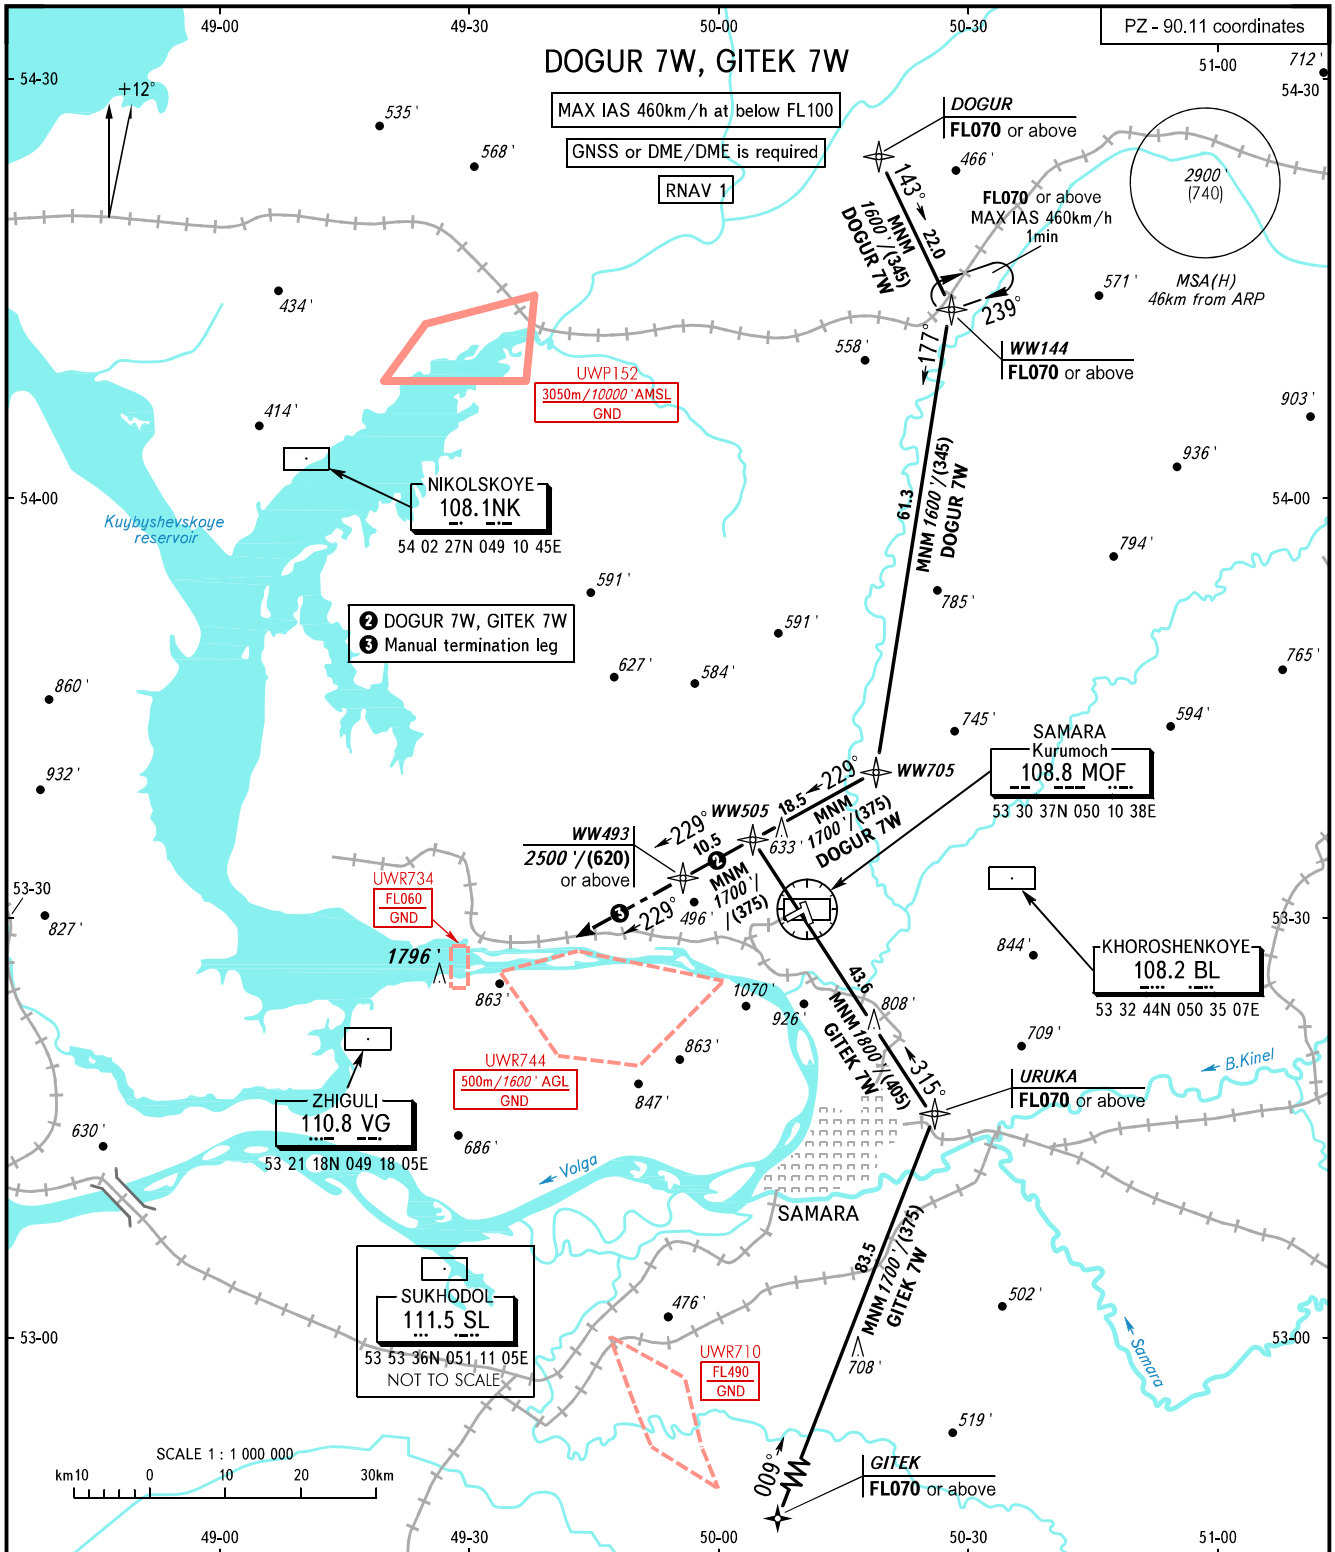

STANDARD ARRIVAL CHART
INSTRUMENT (STAR) - ICAO

SAMARA, RUSSIA
KURUMOCH
RNAV RWY 05

TRANSITION
LEVEL: **1**

CHANGE: NIL